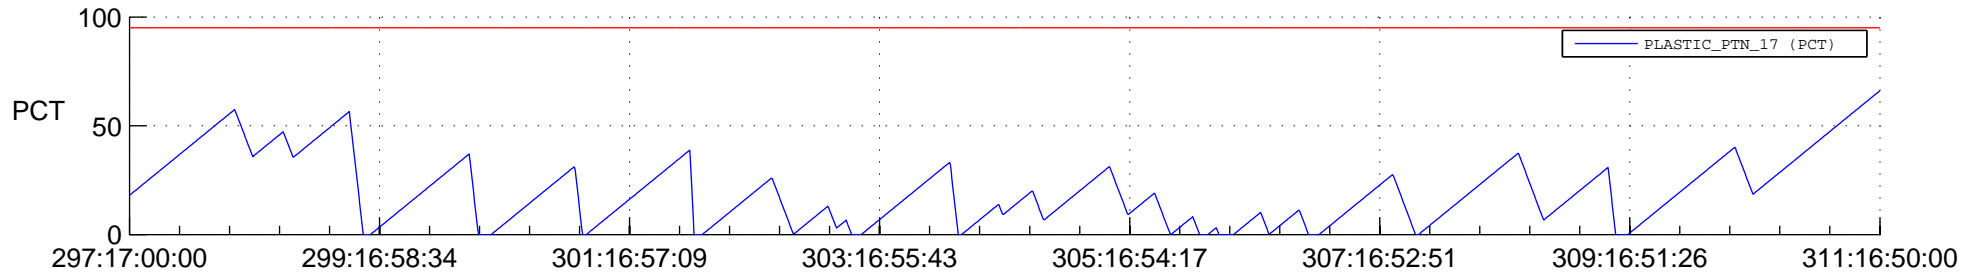

PLASTIC_Percent_Full_Prediction