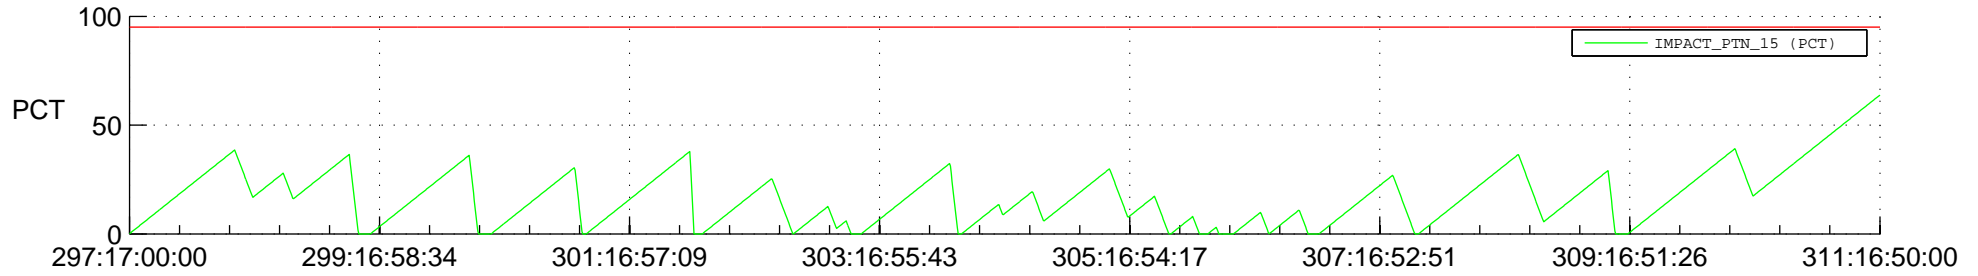

IMPACT_Percent_Full_Prediction