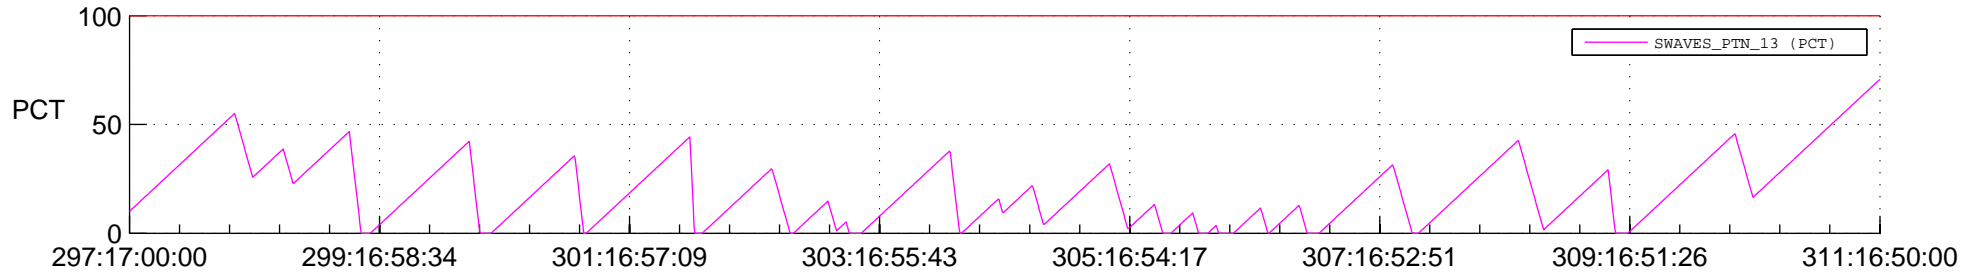

# STEREO BEHIND SSR PCT Full Prediction

## SWAVES\_Percent\_Full\_Prediction