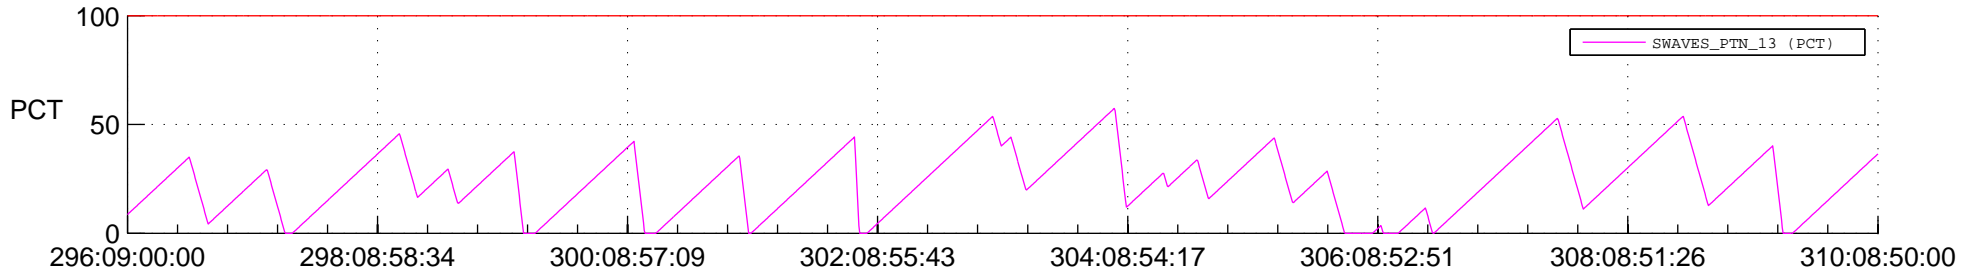

# STEREO BEHIND SSR PCT Full Prediction

## SWAVES\_Percent\_Full\_Prediction

## Spacecraft\_DownLink\_Rate

Ground Time (2013:296:09:00:00.000 -2013:310:08:50:00.000)