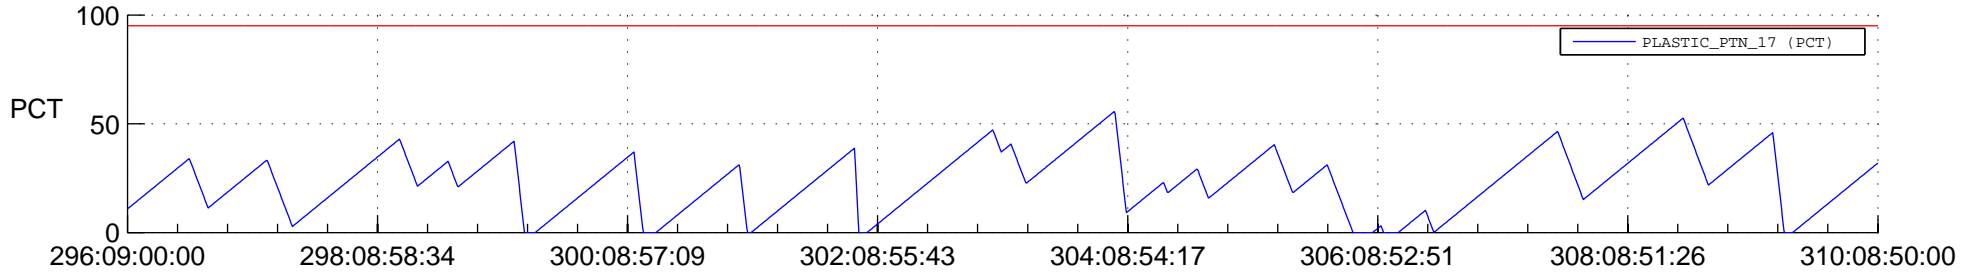

# STEREO BEHIND SSR PCT Full Prediction

## SWAVES\_Percent\_Full\_Prediction

## Spacecraft\_DownLink\_Rate

Ground Time (2013:296:09:00:00.000 -2013:310:08:50:00.000)