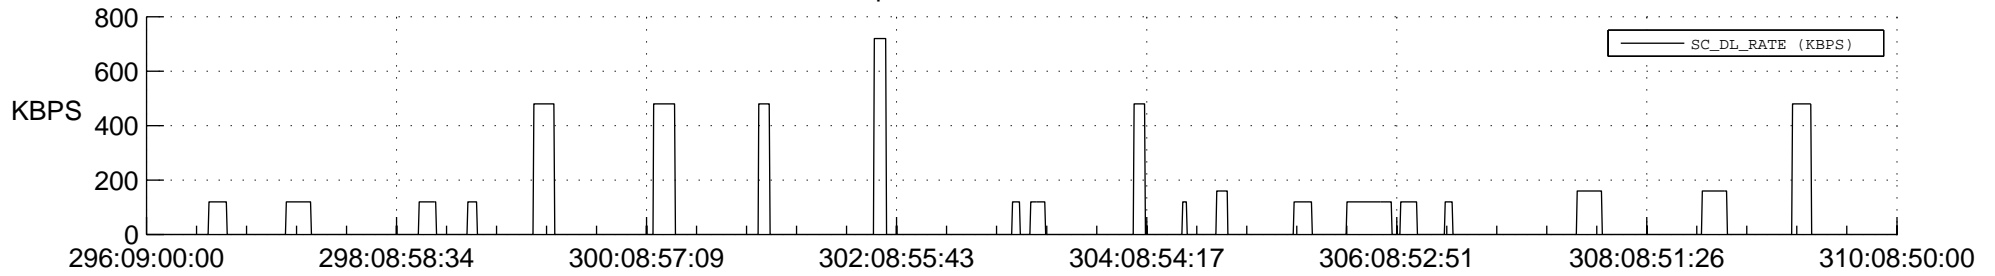

## Spacecraft\_DownLink\_Rate

Ground Time (2013:296:09:00:00.000 -2013:310:08:50:00.000)