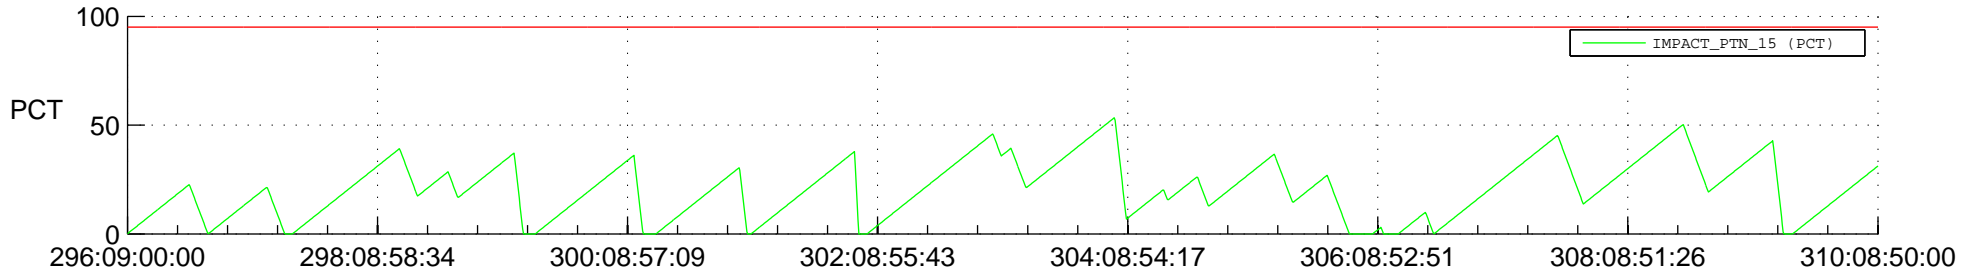

IMPACT_Percent_Full_Prediction