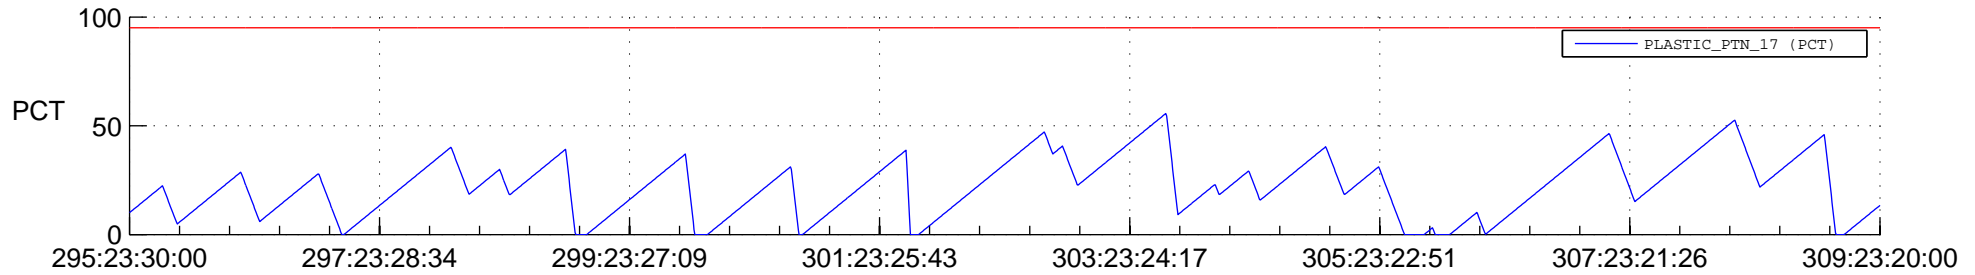

STEREO BEHIND SSR PCT Full Prediction

SWAVES_Percent_Full_Prediction

IMPACT_Percent_Full_Prediction

PLASTIC_Percent_Full_Prediction

Spacecraft_DownLink_Rate

Ground Time (2013:295:23:30:00.000 -2013:309:23:20:00.000)