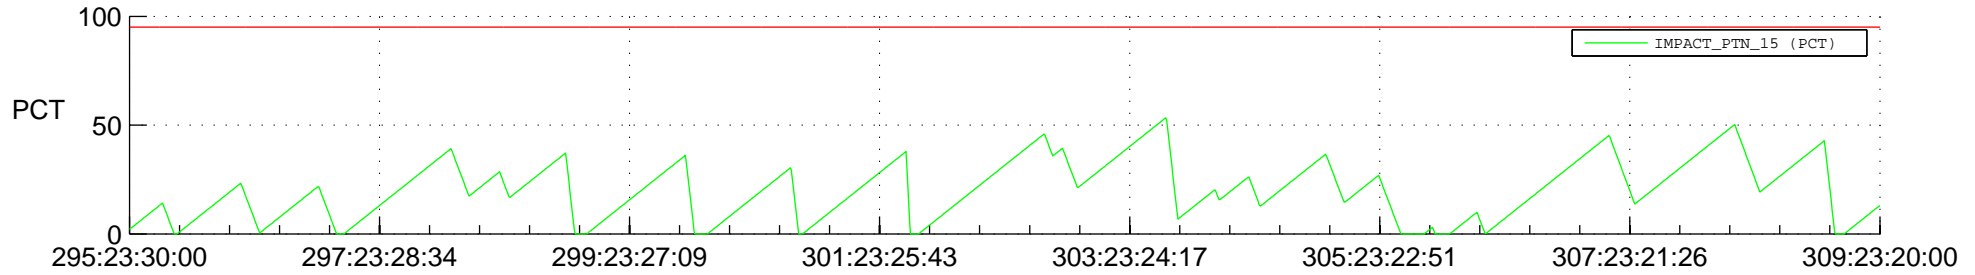

STEREO BEHIND SSR PCT Full Prediction

SWAVES_Percent_Full_Prediction

IMPACT_Percent_Full_Prediction

PLASTIC_Percent_Full_Prediction

Spacecraft_DownLink_Rate

Ground Time (2013:295:23:30:00.000 -2013:309:23:20:00.000)