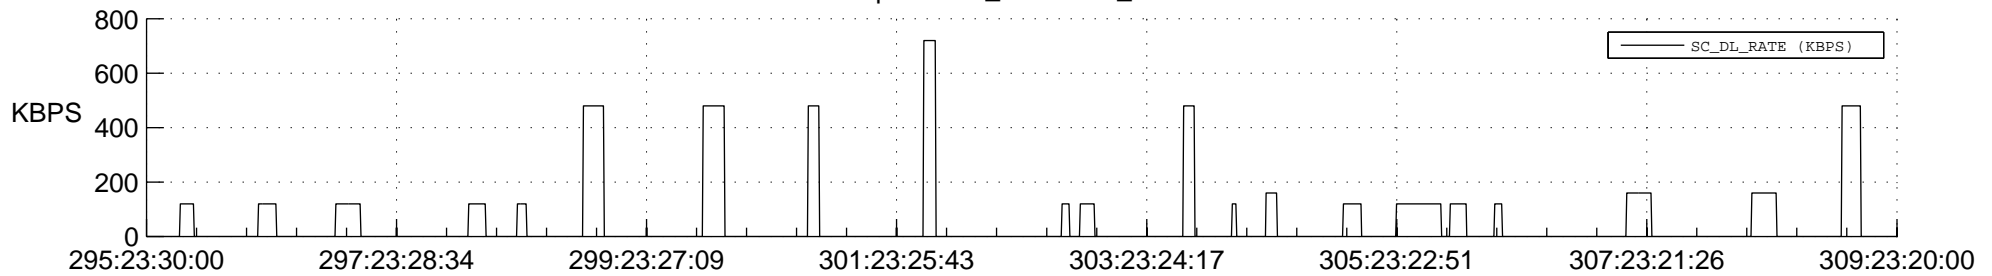

STEREO BEHIND SSR PCT Full Prediction

SWAVES_Percent_Full_Prediction

IMPACT_Percent_Full_Prediction

PLASTIC_Percent_Full_Prediction

Spacecraft_DownLink_Rate

Ground Time (2013:295:23:30:00.000 -2013:309:23:20:00.000)