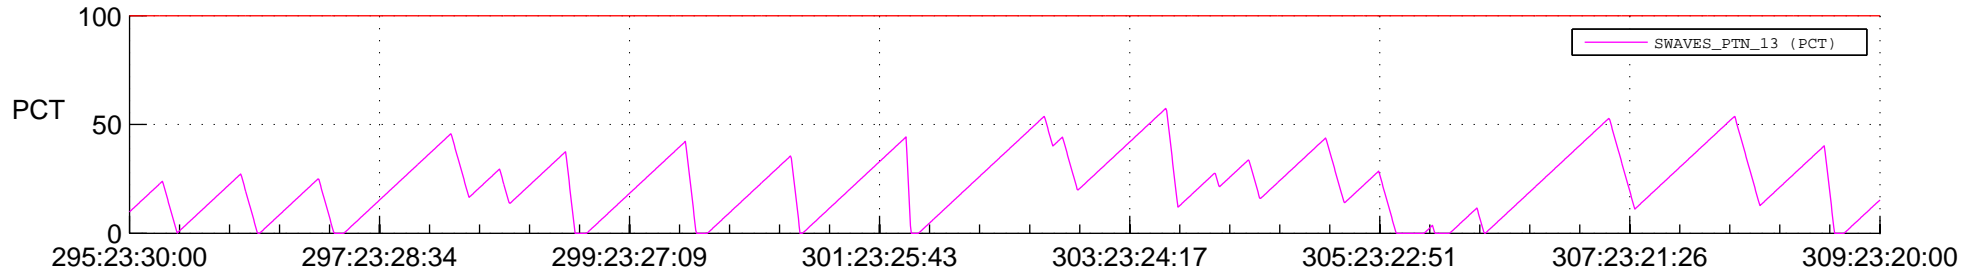

STEREO BEHIND SSR PCT Full Prediction

SWAVES_Percent_Full_Prediction

IMPACT_Percent_Full_Prediction

PLASTIC_Percent_Full_Prediction

Spacecraft_DownLink_Rate

Ground Time (2013:295:23:30:00.000 -2013:309:23:20:00.000)