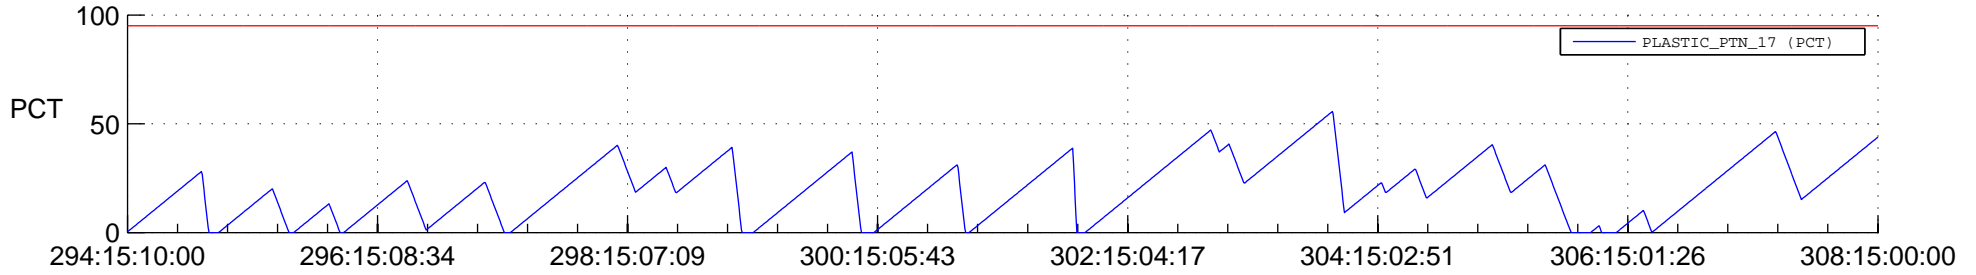

PLASTIC_Percent_Full_Prediction