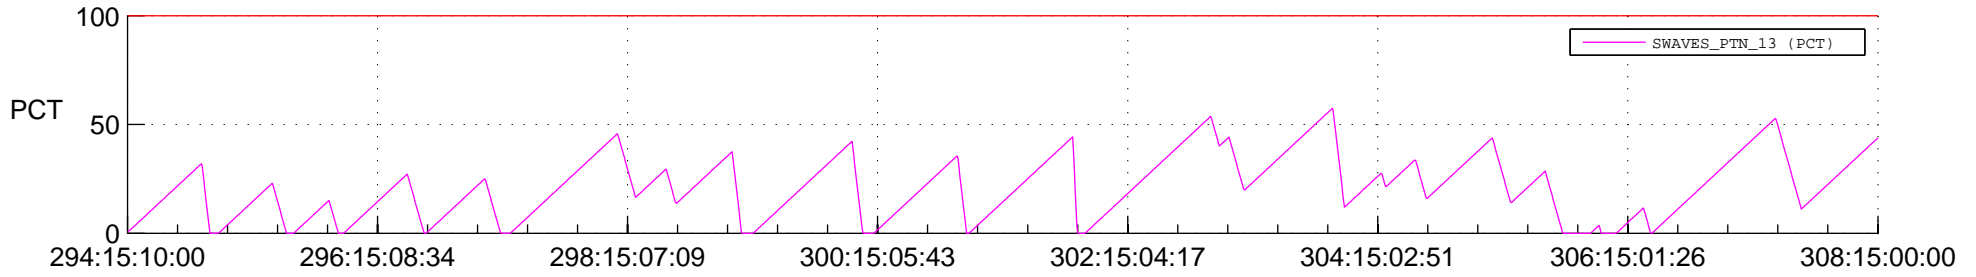

# STEREO BEHIND SSR PCT Full Prediction

## SWAVES\_Percent\_Full\_Prediction