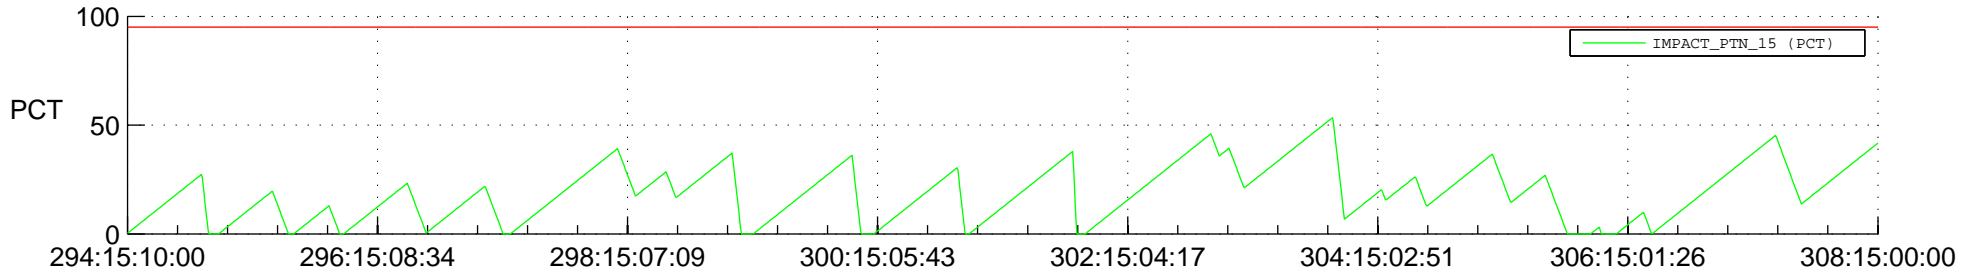

IMPACT_Percent_Full_Prediction