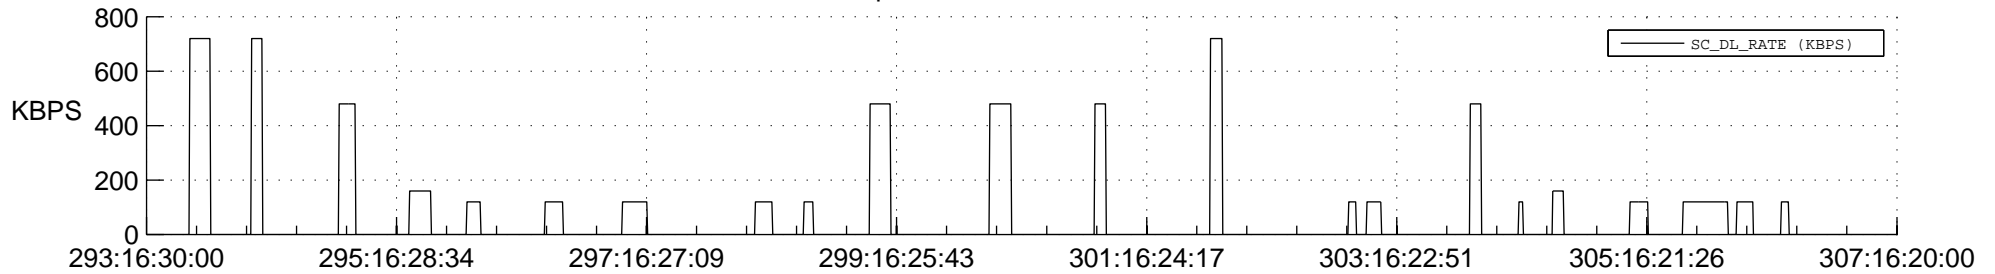

STEREO BEHIND SSR PCT Full Prediction

SWAVES_Percent_Full_Prediction

IMPACT_Percent_Full_Prediction

PLASTIC_Percent_Full_Prediction

Spacecraft_DownLink_Rate

Ground Time (2013:293:16:30:00.000 -2013:307:16:20:00.000)