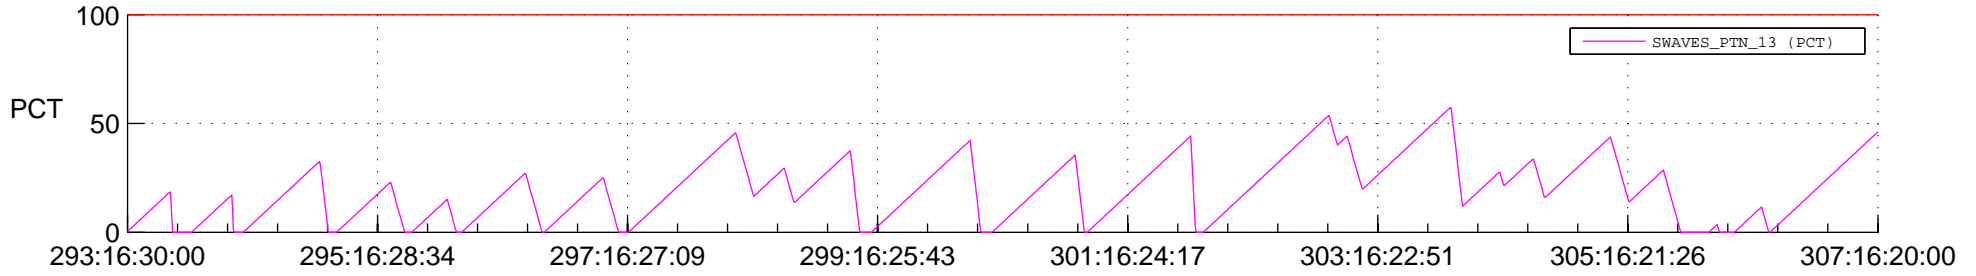

STEREO BEHIND SSR PCT Full Prediction

SWAVES_Percent_Full_Prediction

IMPACT_Percent_Full_Prediction

PLASTIC_Percent_Full_Prediction

Spacecraft_DownLink_Rate

Ground Time (2013:293:16:30:00.000 -2013:307:16:20:00.000)