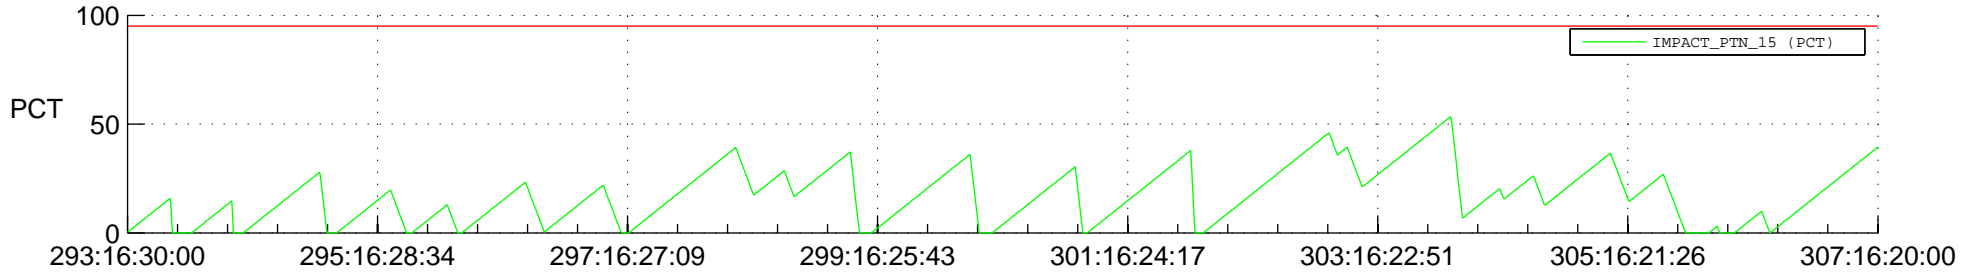

STEREO BEHIND SSR PCT Full Prediction

SWAVES_Percent_Full_Prediction

IMPACT_Percent_Full_Prediction

PLASTIC_Percent_Full_Prediction

Spacecraft_DownLink_Rate

Ground Time (2013:293:16:30:00.000 -2013:307:16:20:00.000)