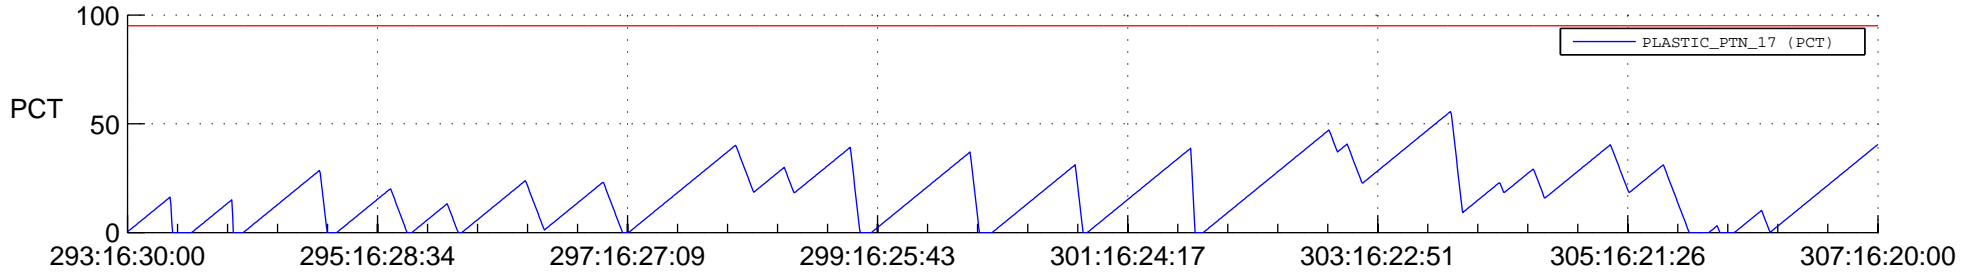

STEREO BEHIND SSR PCT Full Prediction

SWAVES_Percent_Full_Prediction

IMPACT_Percent_Full_Prediction

PLASTIC_Percent_Full_Prediction

Spacecraft_DownLink_Rate

Ground Time (2013:293:16:30:00.000 -2013:307:16:20:00.000)