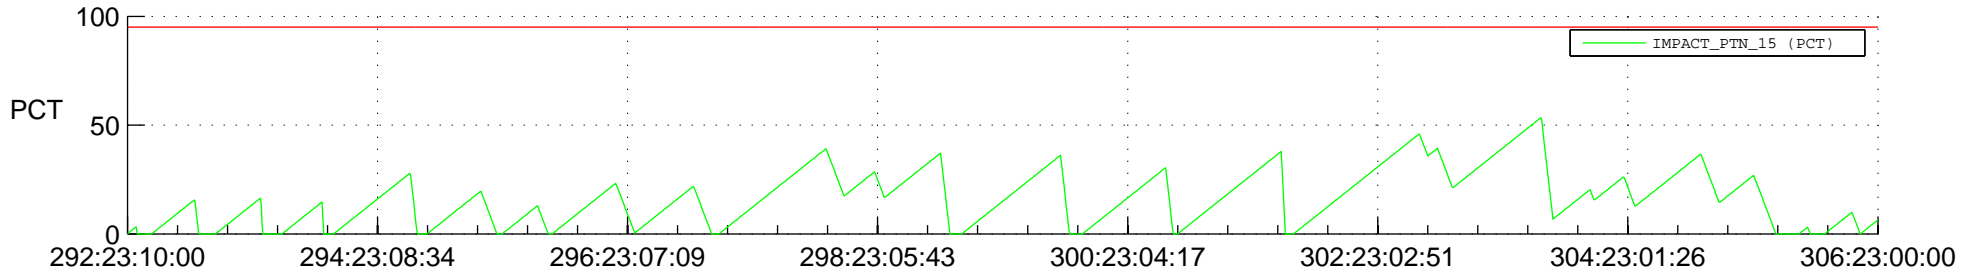

STEREO BEHIND SSR PCT Full Prediction

SWAVES_Percent_Full_Prediction

IMPACT_Percent_Full_Prediction

PLASTIC_Percent_Full_Prediction

Spacecraft_DownLink_Rate