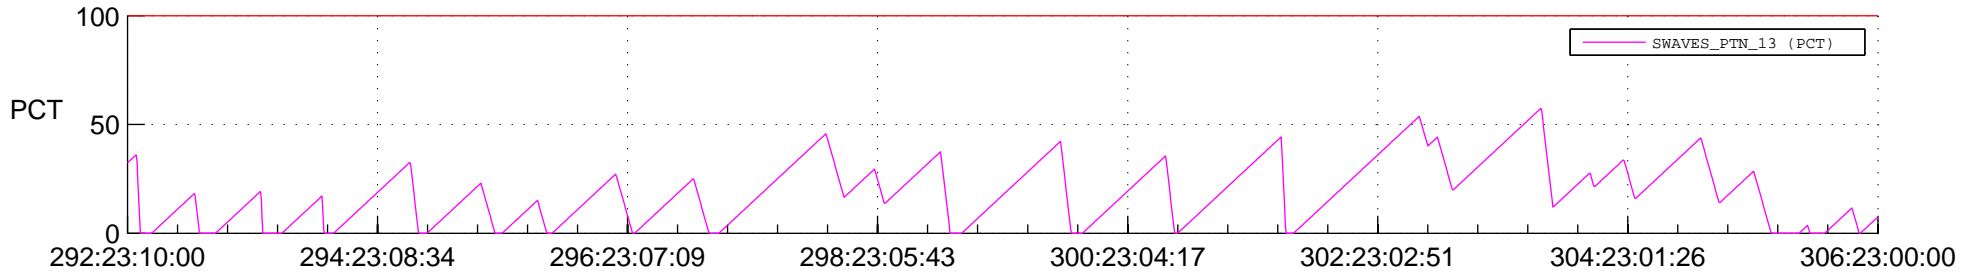

STEREO BEHIND SSR PCT Full Prediction

SWAVES_Percent_Full_Prediction

IMPACT_Percent_Full_Prediction

PLASTIC_Percent_Full_Prediction

Spacecraft_DownLink_Rate