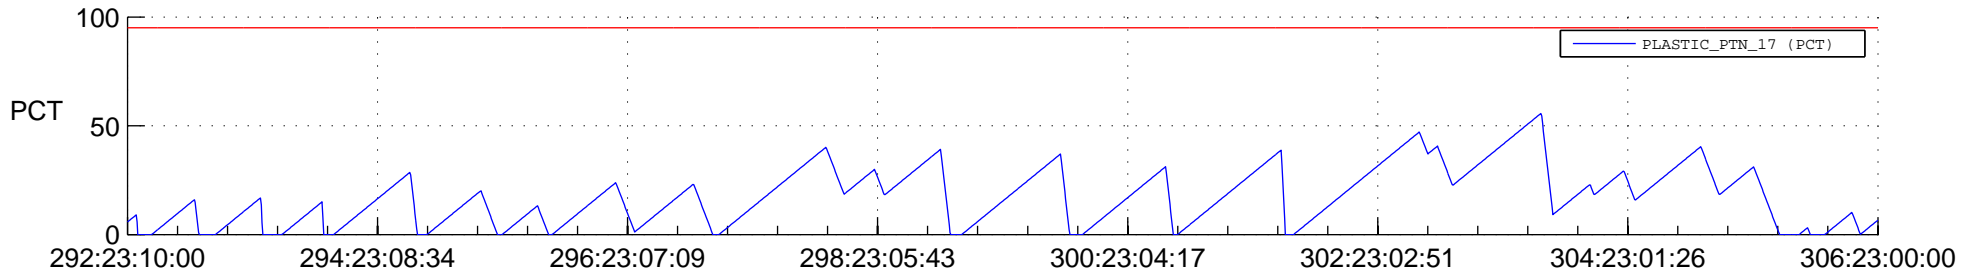

STEREO BEHIND SSR PCT Full Prediction

SWAVES_Percent_Full_Prediction

IMPACT_Percent_Full_Prediction

PLASTIC_Percent_Full_Prediction

Spacecraft_DownLink_Rate