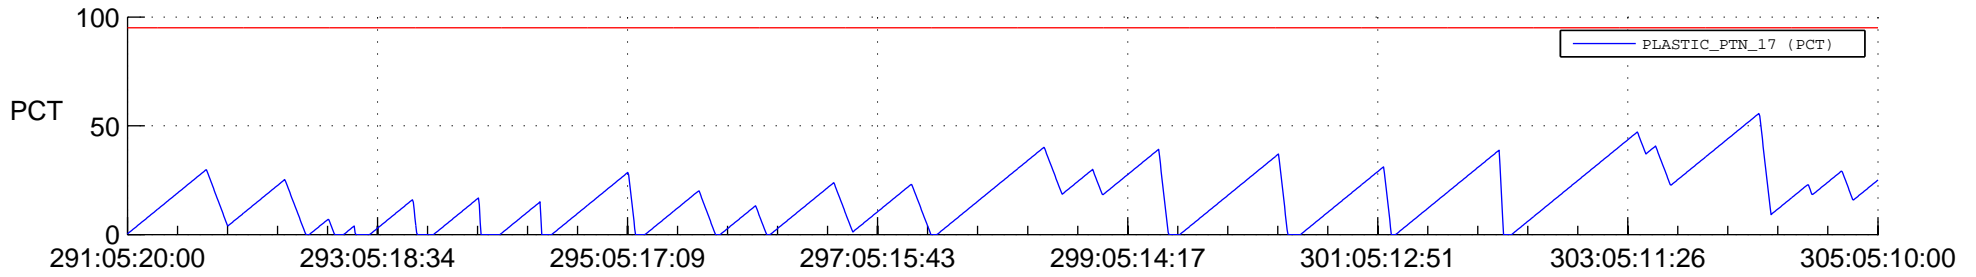

STEREO BEHIND SSR PCT Full Prediction

SWAVES_Percent_Full_Prediction

IMPACT_Percent_Full_Prediction

PLASTIC_Percent_Full_Prediction

Spacecraft_DownLink_Rate

Ground Time (2013:291:05:20:00.000 -2013:305:05:10:00.000)