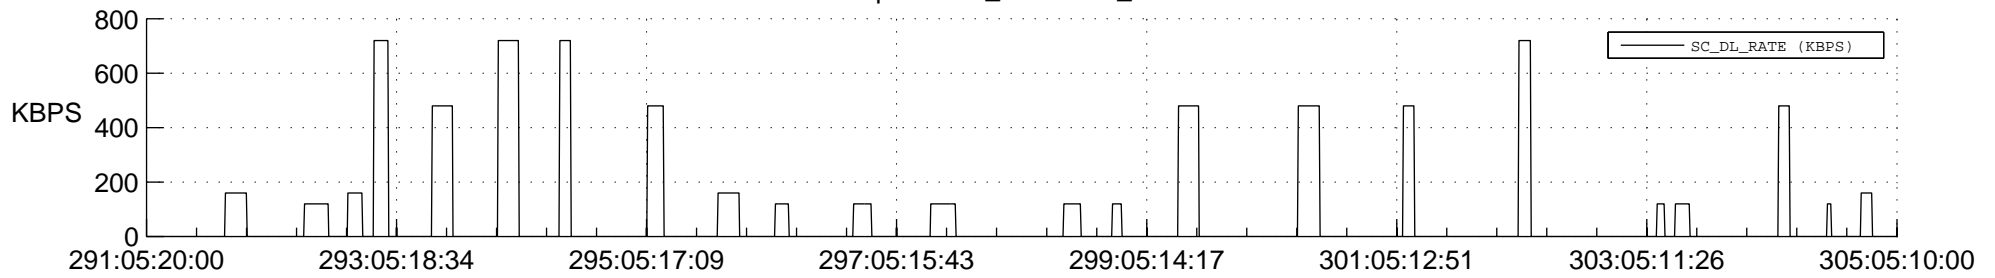

STEREO BEHIND SSR PCT Full Prediction

SWAVES_Percent_Full_Prediction

IMPACT_Percent_Full_Prediction

PLASTIC_Percent_Full_Prediction

Spacecraft_DownLink_Rate

Ground Time (2013:291:05:20:00.000 -2013:305:05:10:00.000)