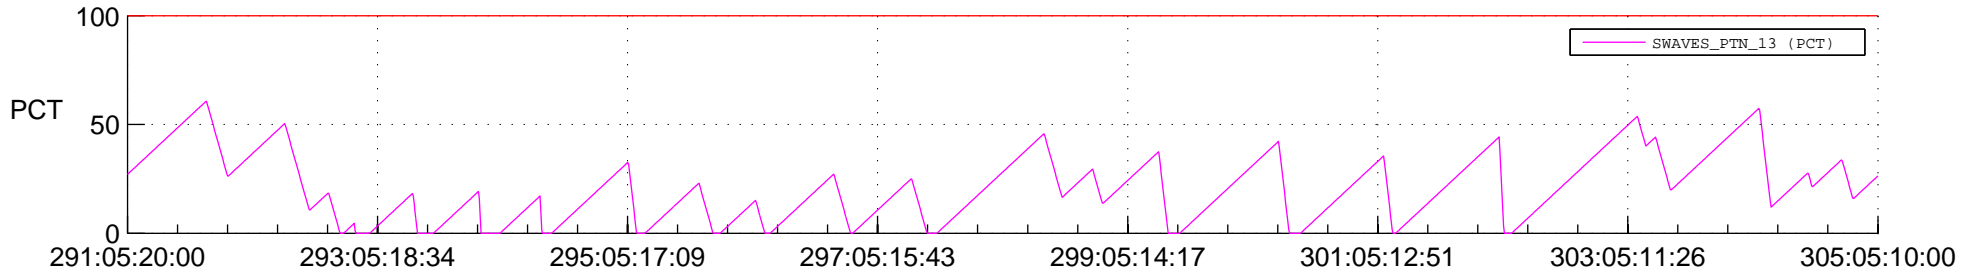

STEREO BEHIND SSR PCT Full Prediction

SWAVES_Percent_Full_Prediction

IMPACT_Percent_Full_Prediction

PLASTIC_Percent_Full_Prediction

Spacecraft_DownLink_Rate

Ground Time (2013:291:05:20:00.000 -2013:305:05:10:00.000)