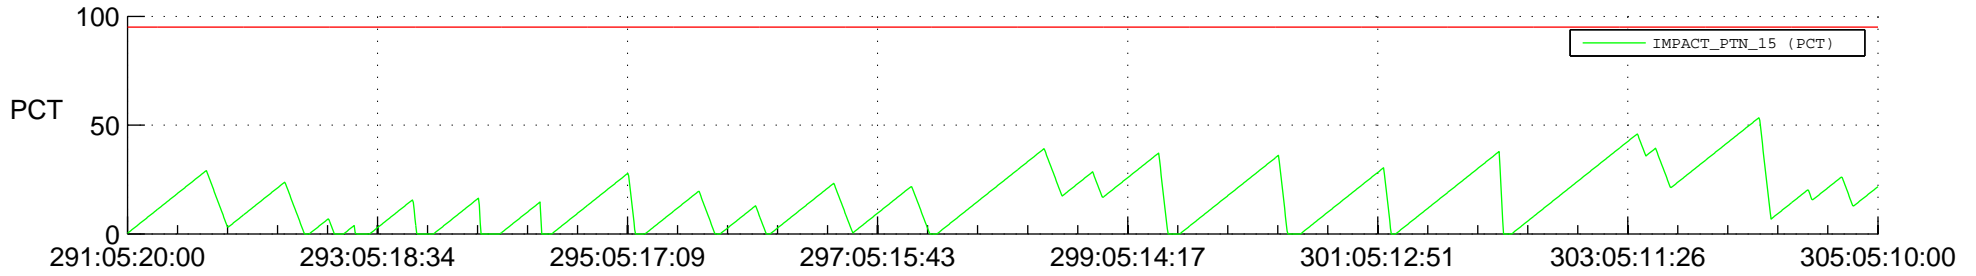

STEREO BEHIND SSR PCT Full Prediction

SWAVES_Percent_Full_Prediction

IMPACT_Percent_Full_Prediction

PLASTIC_Percent_Full_Prediction

Spacecraft_DownLink_Rate

Ground Time (2013:291:05:20:00.000 -2013:305:05:10:00.000)