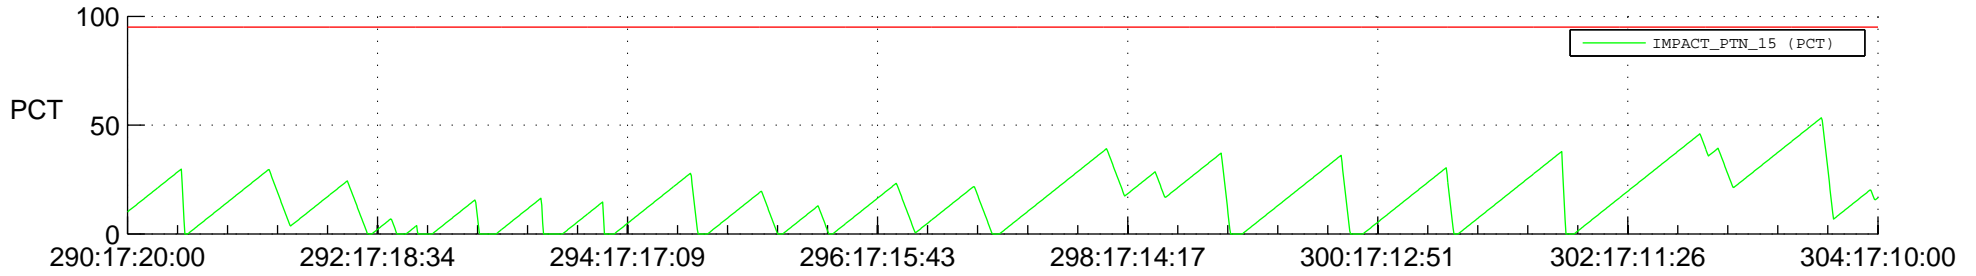

IMPACT_Percent_Full_Prediction