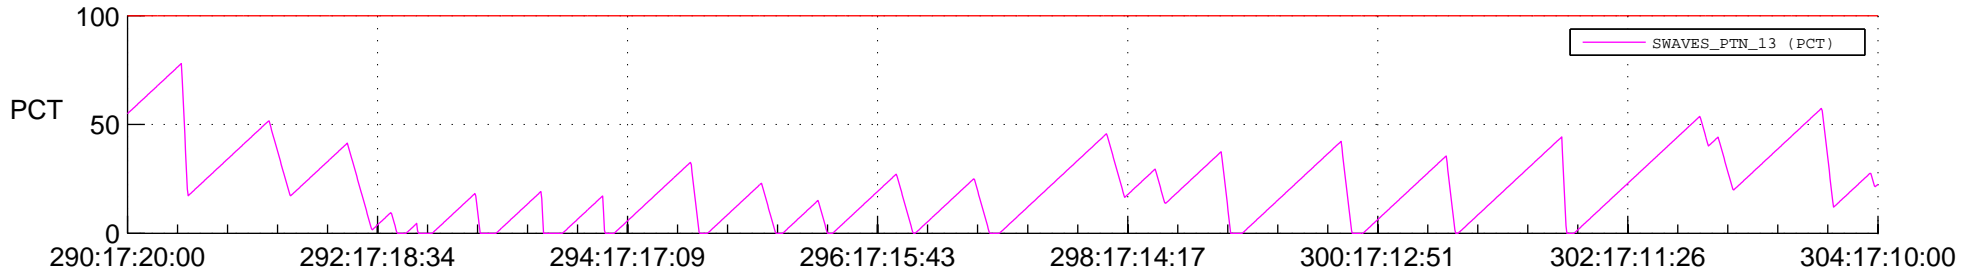

# STEREO BEHIND SSR PCT Full Prediction

## SWAVES\_Percent\_Full\_Prediction