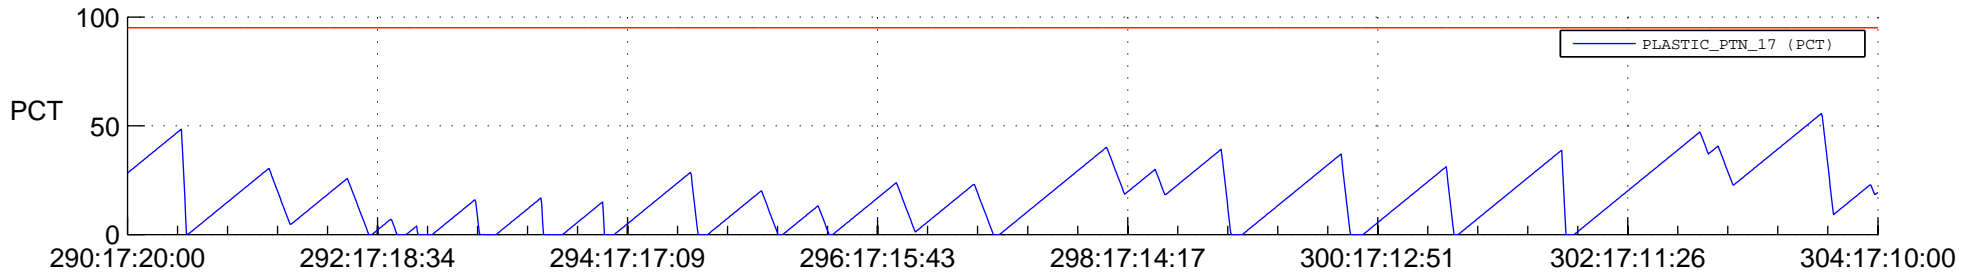

PLASTIC_Percent_Full_Prediction