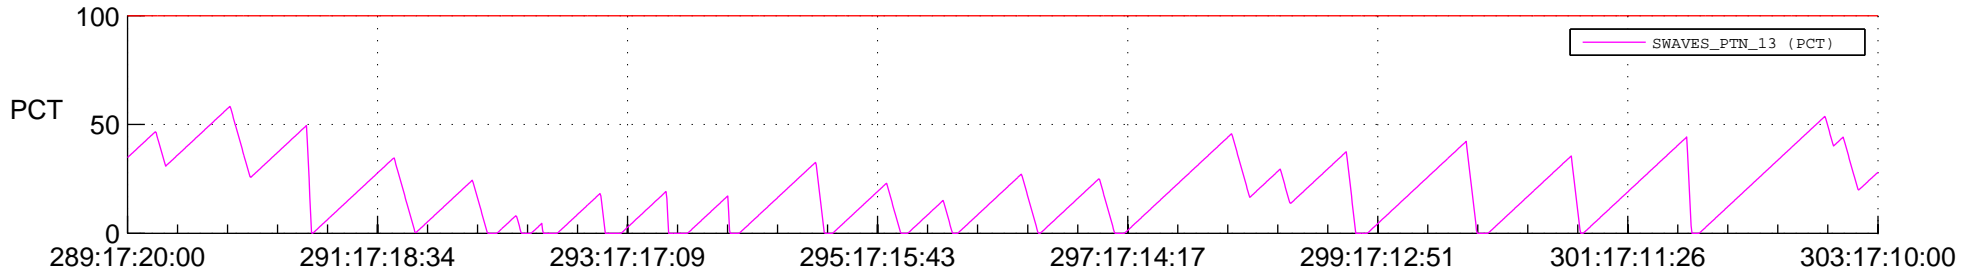

# STEREO BEHIND SSR PCT Full Prediction

## SWAVES\_Percent\_Full\_Prediction

## Spacecraft\_DownLink\_Rate

Ground Time (2013:289:17:20:00.000 -2013:303:17:10:00.000)