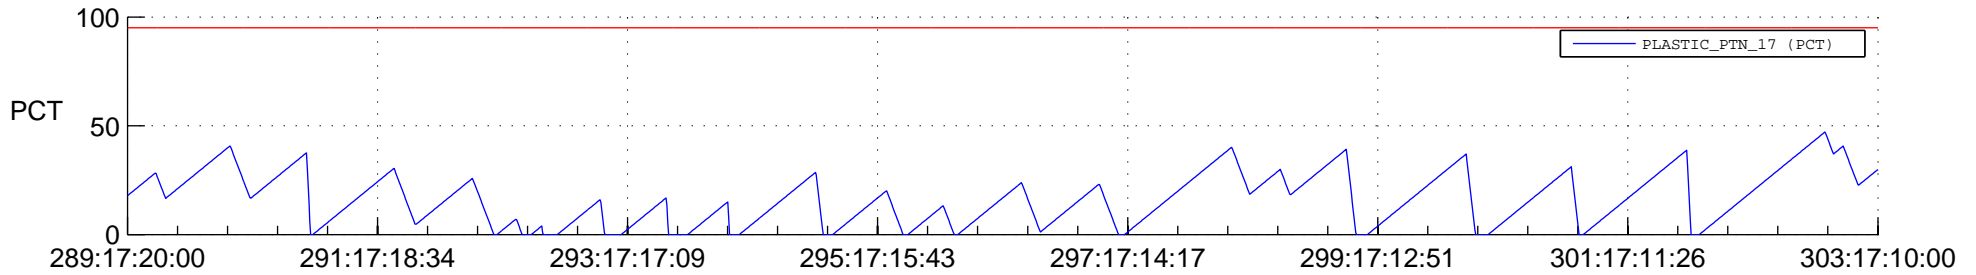

# STEREO BEHIND SSR PCT Full Prediction

## SWAVES\_Percent\_Full\_Prediction

## Spacecraft\_DownLink\_Rate

Ground Time (2013:289:17:20:00.000 -2013:303:17:10:00.000)