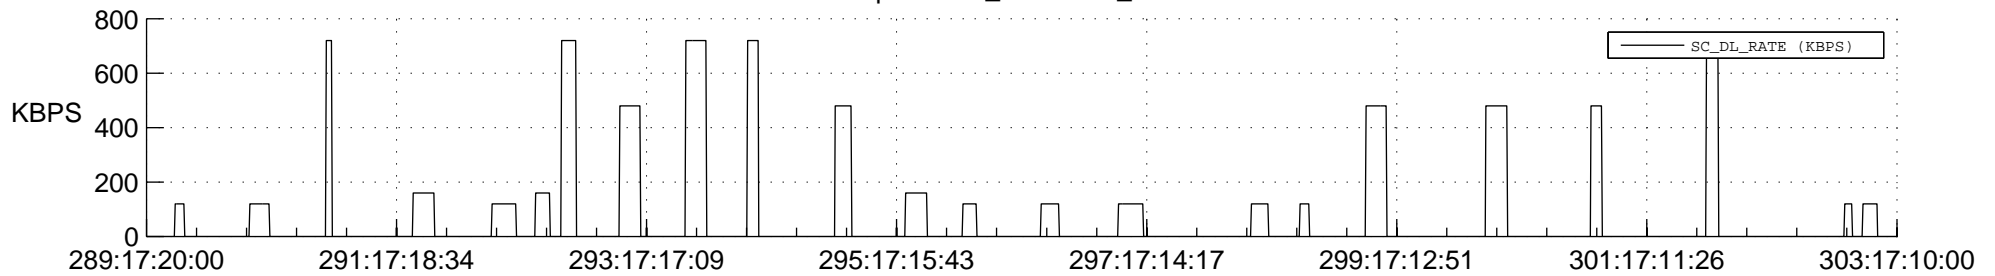

## Spacecraft\_DownLink\_Rate

Ground Time (2013:289:17:20:00.000 -2013:303:17:10:00.000)