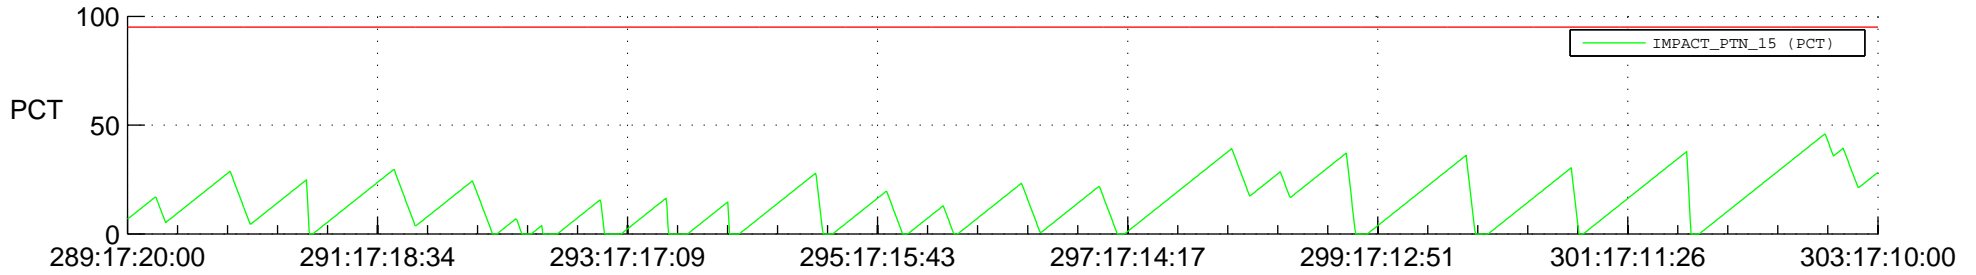

IMPACT_Percent_Full_Prediction