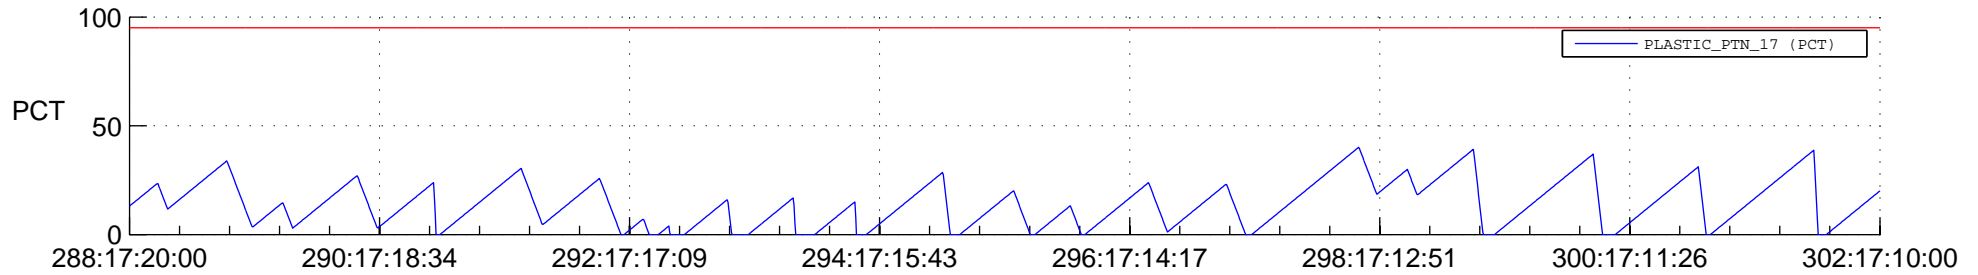

STEREO BEHIND SSR PCT Full Prediction

SWAVES_Percent_Full_Prediction

IMPACT_Percent_Full_Prediction

PLASTIC_Percent_Full_Prediction

Spacecraft_DownLink_Rate