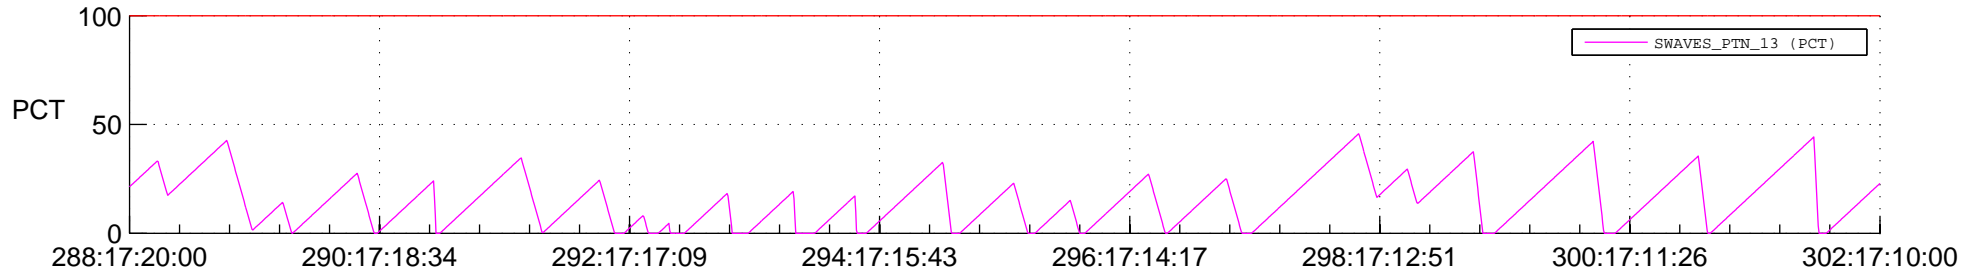

STEREO BEHIND SSR PCT Full Prediction

SWAVES_Percent_Full_Prediction

IMPACT_Percent_Full_Prediction

PLASTIC_Percent_Full_Prediction

Spacecraft_DownLink_Rate