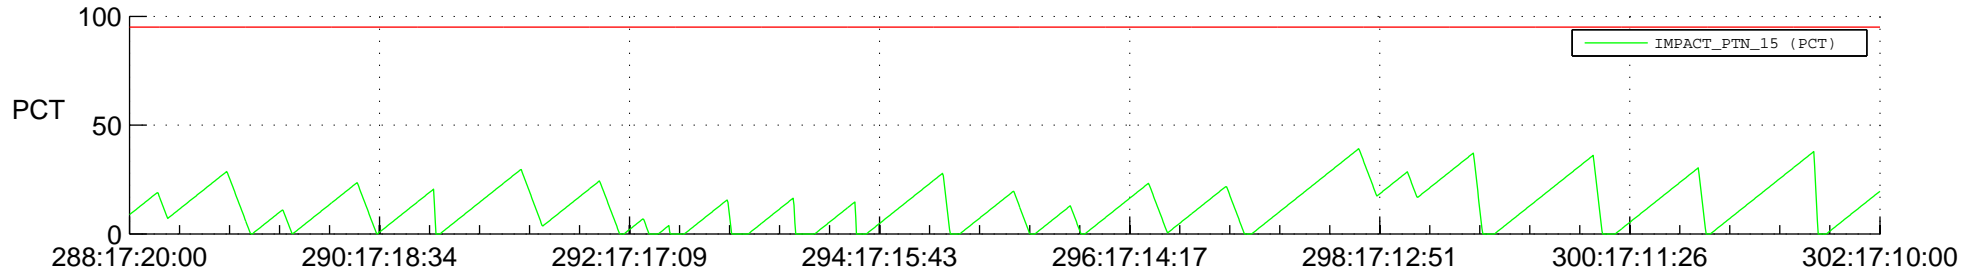

STEREO BEHIND SSR PCT Full Prediction

SWAVES_Percent_Full_Prediction

IMPACT_Percent_Full_Prediction

PLASTIC_Percent_Full_Prediction

Spacecraft_DownLink_Rate