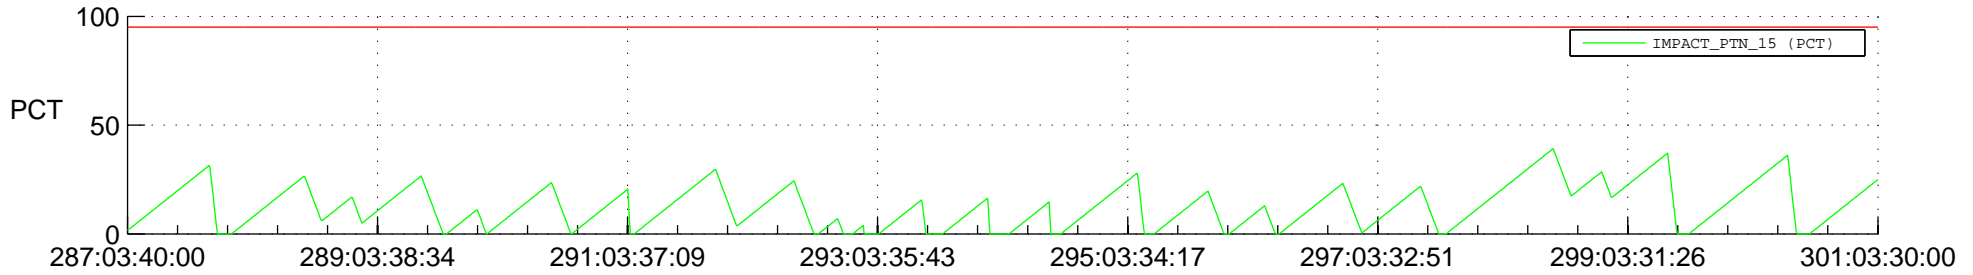

IMPACT_Percent_Full_Prediction