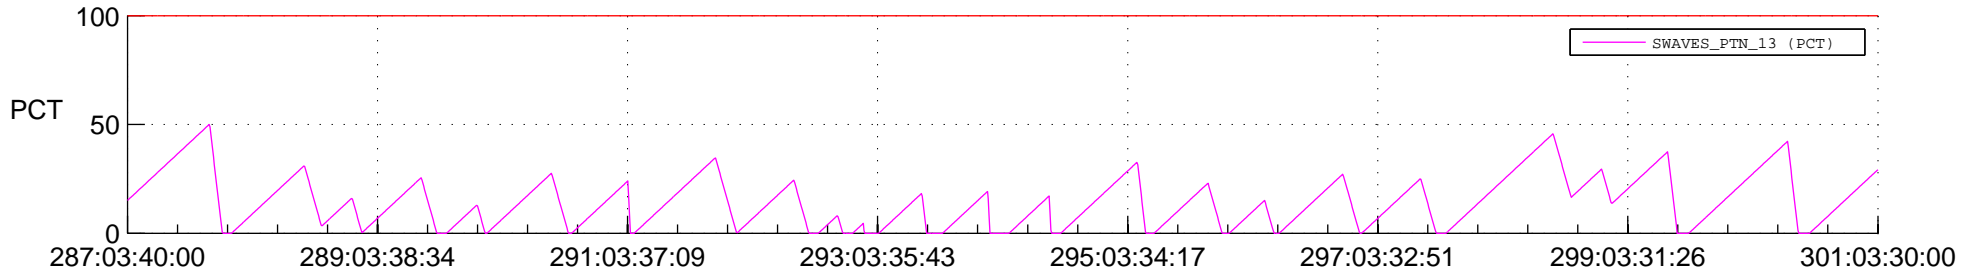

# STEREO BEHIND SSR PCT Full Prediction

## SWAVES\_Percent\_Full\_Prediction

## Spacecraft\_DownLink\_Rate

Ground Time (2013:287:03:40:00.000 -2013:301:03:30:00.000)