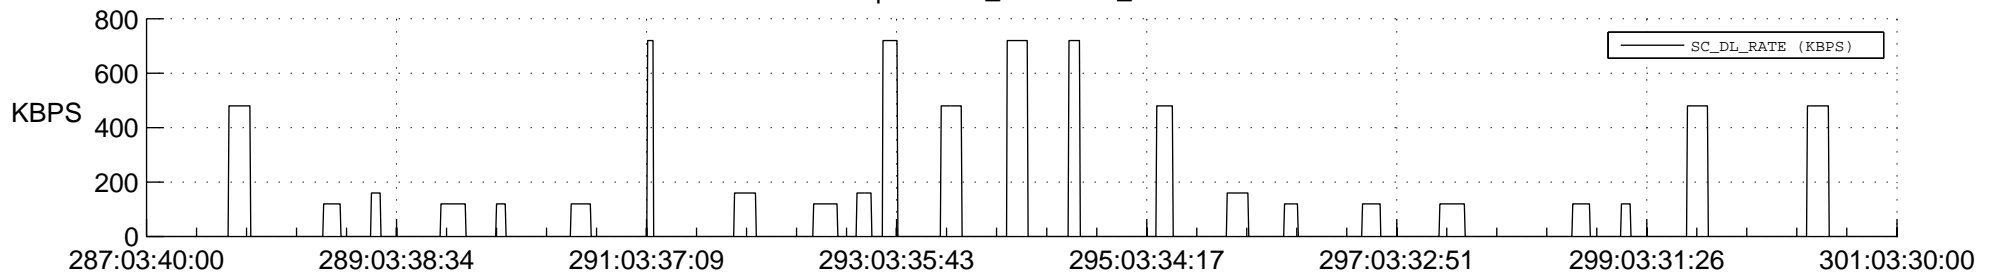

## Spacecraft\_DownLink\_Rate

Ground Time (2013:287:03:40:00.000 -2013:301:03:30:00.000)