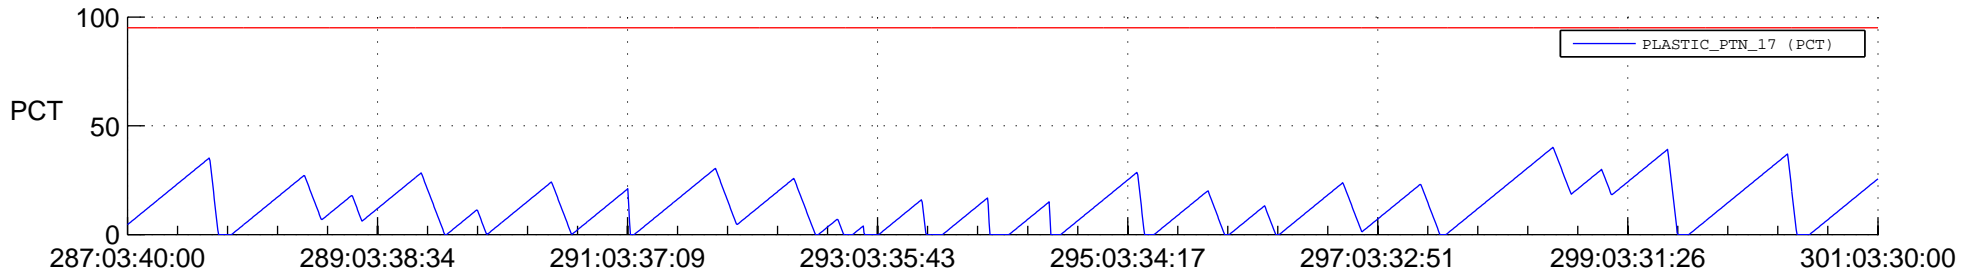

# STEREO BEHIND SSR PCT Full Prediction

## SWAVES\_Percent\_Full\_Prediction

## Spacecraft\_DownLink\_Rate

Ground Time (2013:287:03:40:00.000 -2013:301:03:30:00.000)