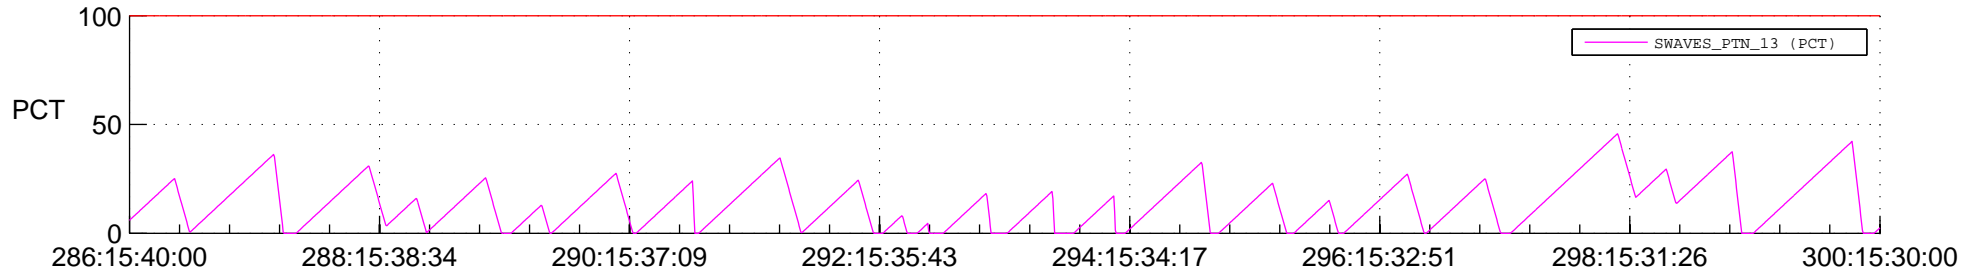

STEREO BEHIND SSR PCT Full Prediction

SWAVES_Percent_Full_Prediction

IMPACT_Percent_Full_Prediction

PLASTIC_Percent_Full_Prediction

Spacecraft_DownLink_Rate

Ground Time (2013:286:15:40:00.000 -2013:300:15:30:00.000)