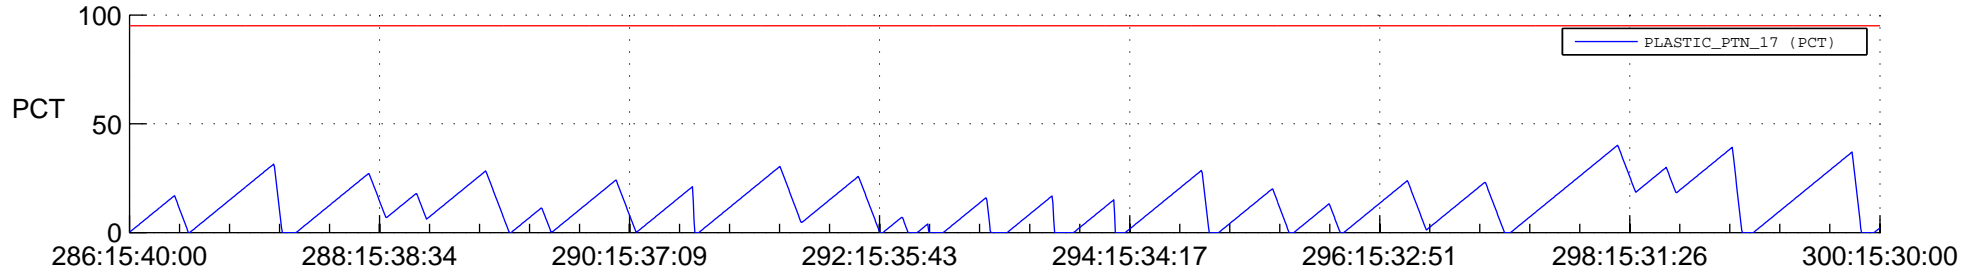

STEREO BEHIND SSR PCT Full Prediction

SWAVES_Percent_Full_Prediction

IMPACT_Percent_Full_Prediction

PLASTIC_Percent_Full_Prediction

Spacecraft_DownLink_Rate

Ground Time (2013:286:15:40:00.000 -2013:300:15:30:00.000)