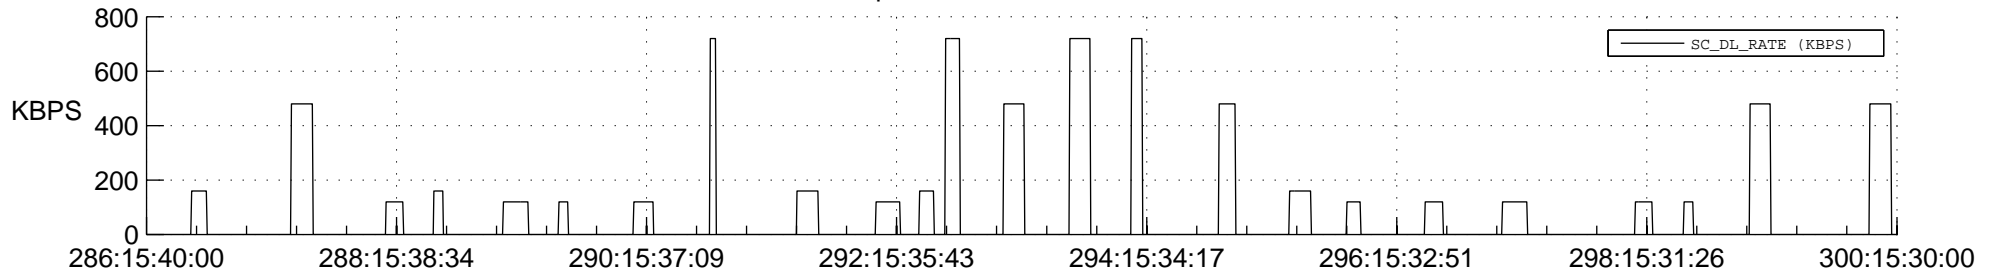

STEREO BEHIND SSR PCT Full Prediction

SWAVES_Percent_Full_Prediction

IMPACT_Percent_Full_Prediction

PLASTIC_Percent_Full_Prediction

Spacecraft_DownLink_Rate

Ground Time (2013:286:15:40:00.000 -2013:300:15:30:00.000)