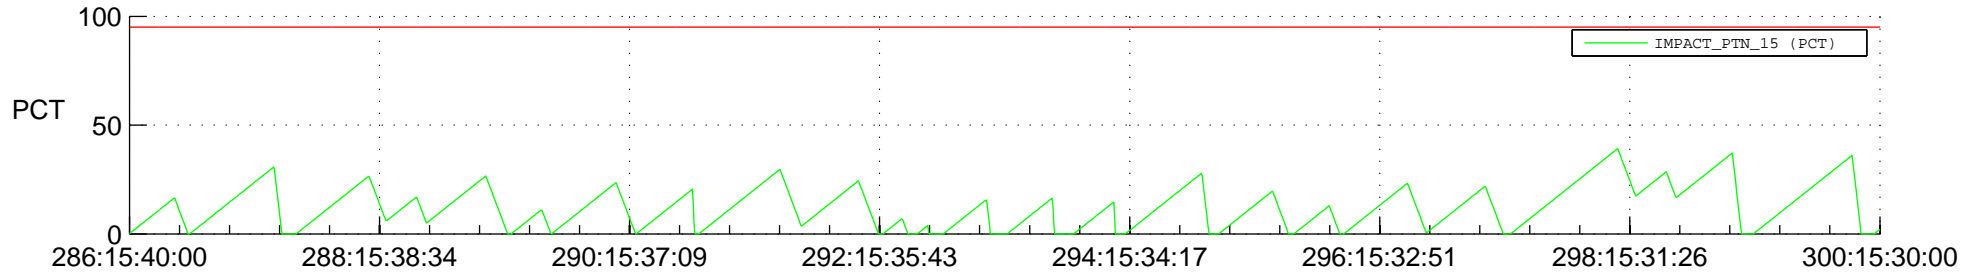

STEREO BEHIND SSR PCT Full Prediction

SWAVES_Percent_Full_Prediction

IMPACT_Percent_Full_Prediction

PLASTIC_Percent_Full_Prediction

Spacecraft_DownLink_Rate

Ground Time (2013:286:15:40:00.000 -2013:300:15:30:00.000)