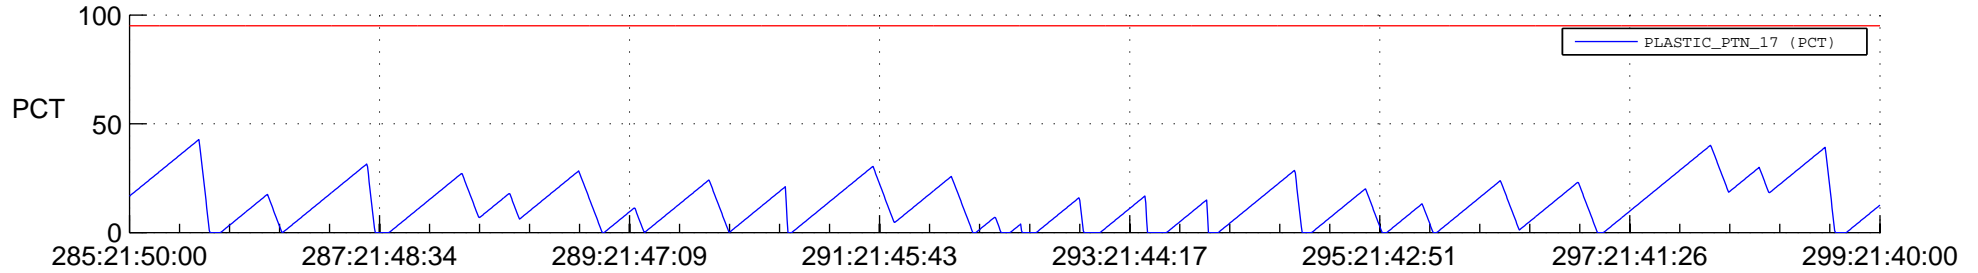

STEREO BEHIND SSR PCT Full Prediction

SWAVES_Percent_Full_Prediction

IMPACT_Percent_Full_Prediction

PLASTIC_Percent_Full_Prediction

Spacecraft_DownLink_Rate

Ground Time (2013:285:21:50:00.000 -2013:299:21:40:00.000)