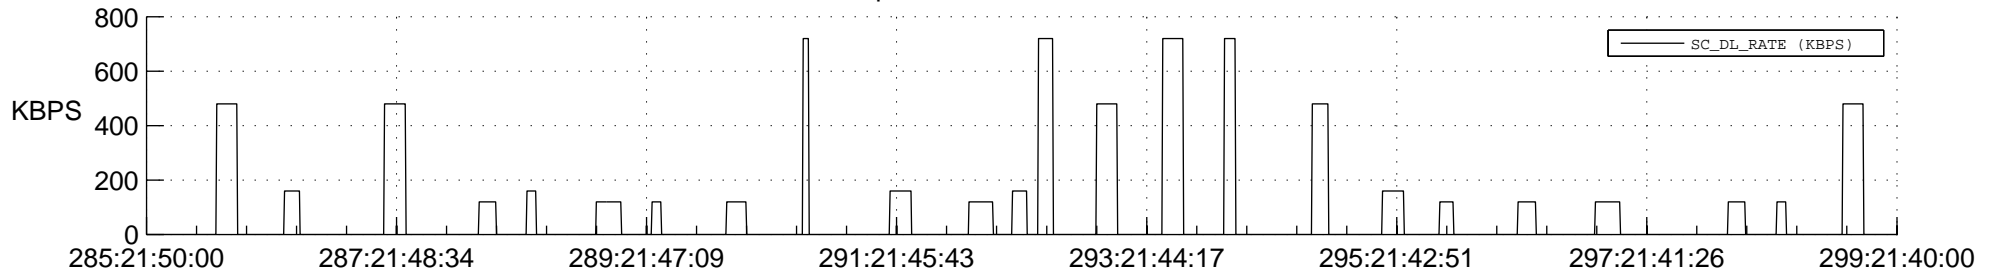

STEREO BEHIND SSR PCT Full Prediction

SWAVES_Percent_Full_Prediction

IMPACT_Percent_Full_Prediction

PLASTIC_Percent_Full_Prediction

Spacecraft_DownLink_Rate

Ground Time (2013:285:21:50:00.000 -2013:299:21:40:00.000)