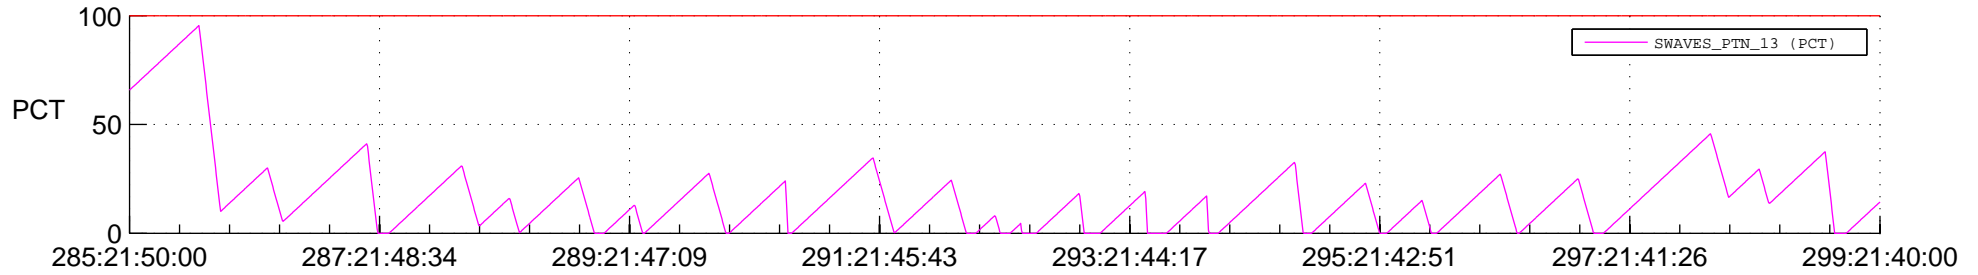

STEREO BEHIND SSR PCT Full Prediction

SWAVES_Percent_Full_Prediction

IMPACT_Percent_Full_Prediction

PLASTIC_Percent_Full_Prediction

Spacecraft_DownLink_Rate

Ground Time (2013:285:21:50:00.000 -2013:299:21:40:00.000)