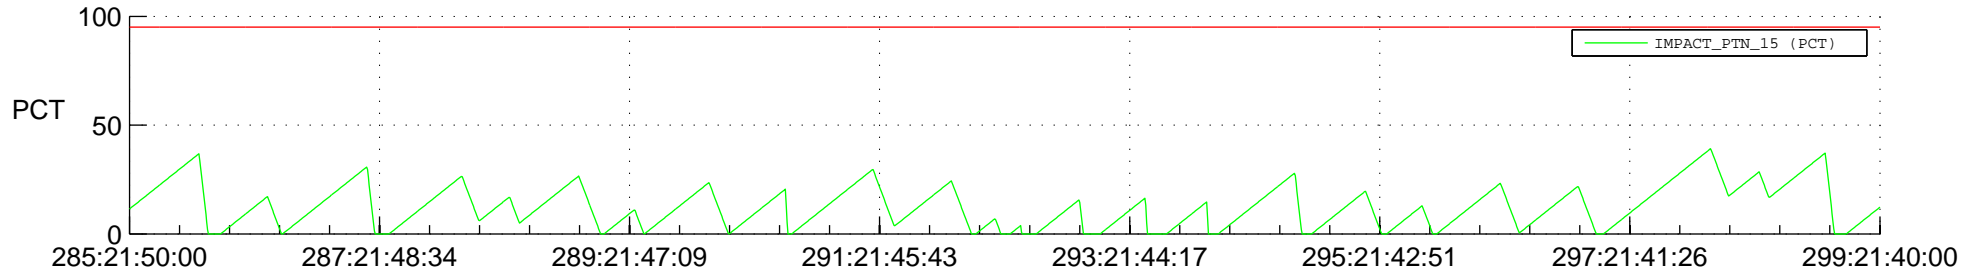

STEREO BEHIND SSR PCT Full Prediction

SWAVES_Percent_Full_Prediction

IMPACT_Percent_Full_Prediction

PLASTIC_Percent_Full_Prediction

Spacecraft_DownLink_Rate

Ground Time (2013:285:21:50:00.000 -2013:299:21:40:00.000)