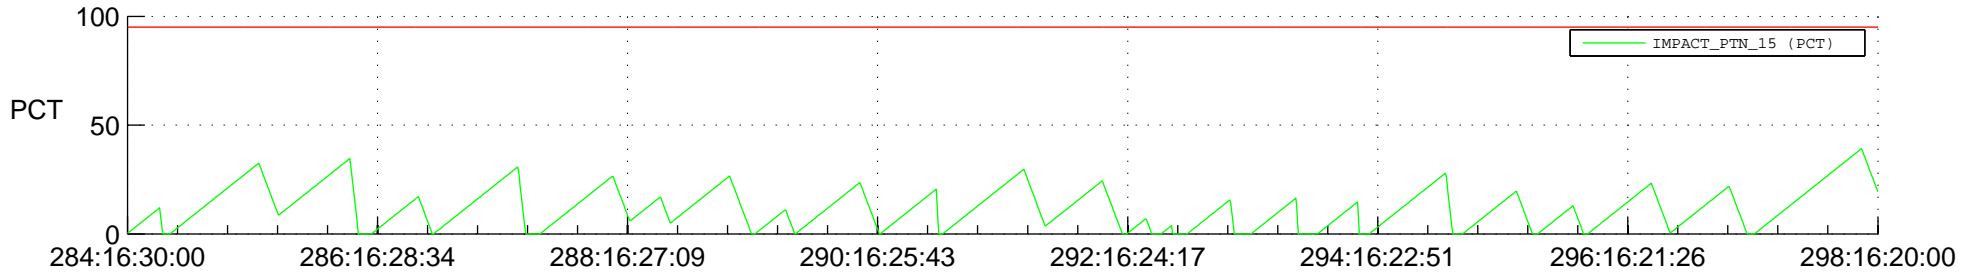

IMPACT_Percent_Full_Prediction