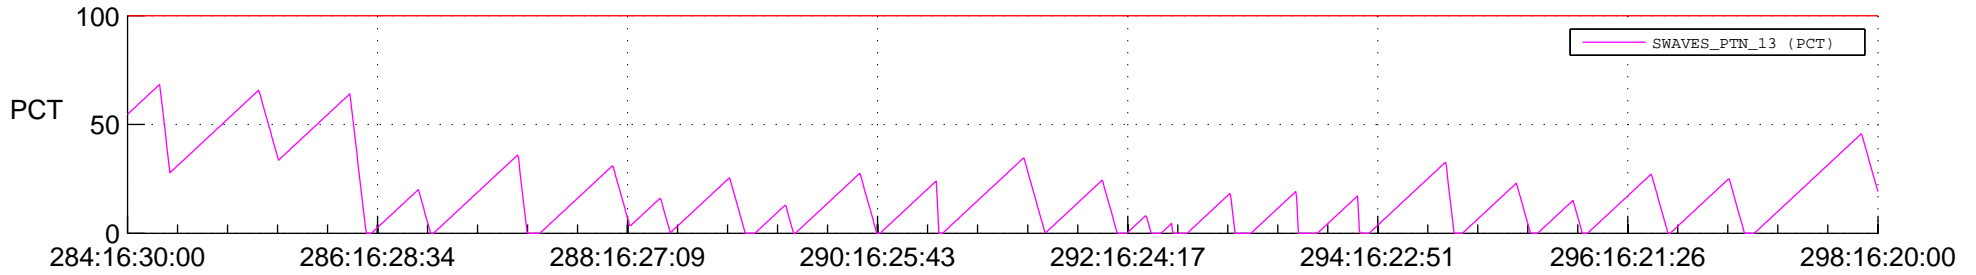

# STEREO BEHIND SSR PCT Full Prediction

## SWAVES\_Percent\_Full\_Prediction

## Spacecraft\_DownLink\_Rate

Ground Time (2013:284:16:30:00.000 -2013:298:16:20:00.000)