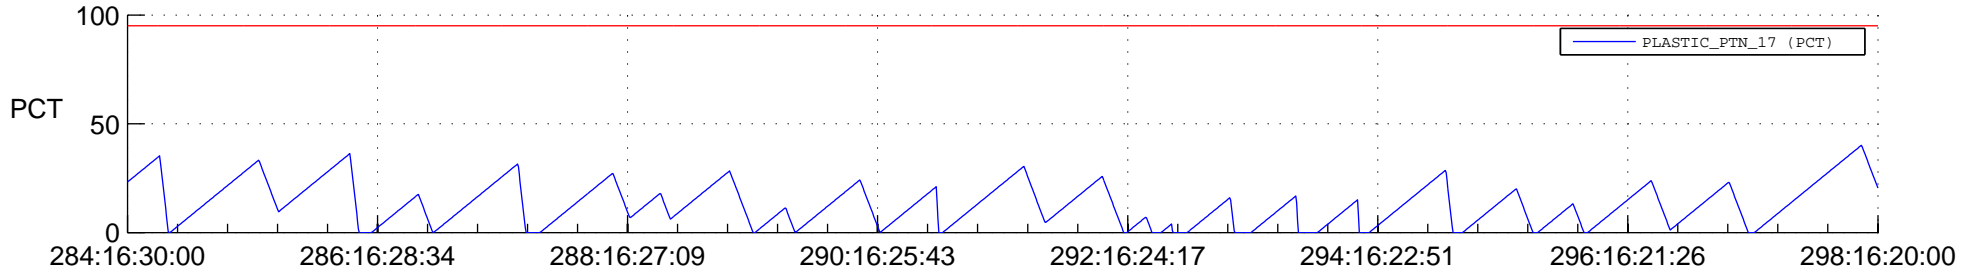

# STEREO BEHIND SSR PCT Full Prediction

## SWAVES\_Percent\_Full\_Prediction

## Spacecraft\_DownLink\_Rate

Ground Time (2013:284:16:30:00.000 -2013:298:16:20:00.000)