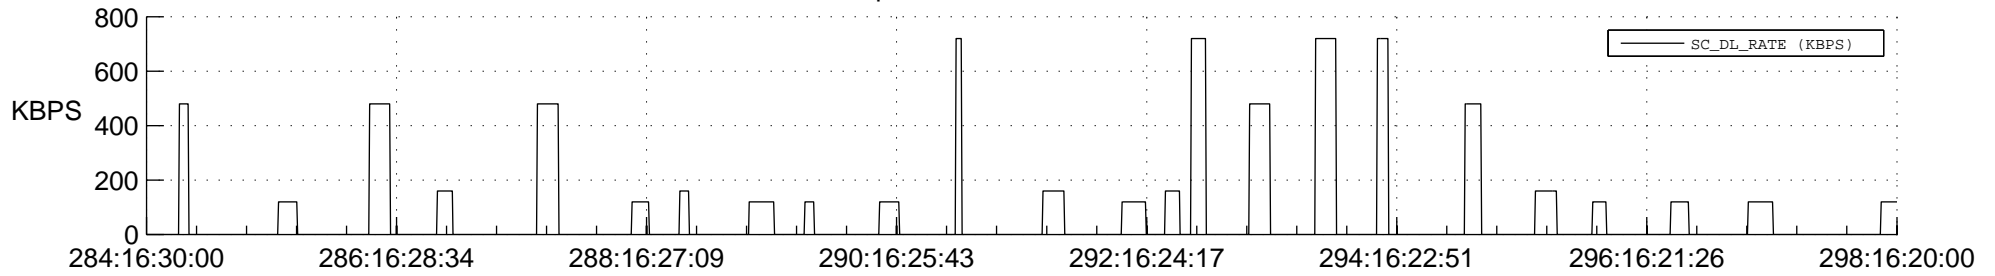

## Spacecraft\_DownLink\_Rate

Ground Time (2013:284:16:30:00.000 -2013:298:16:20:00.000)