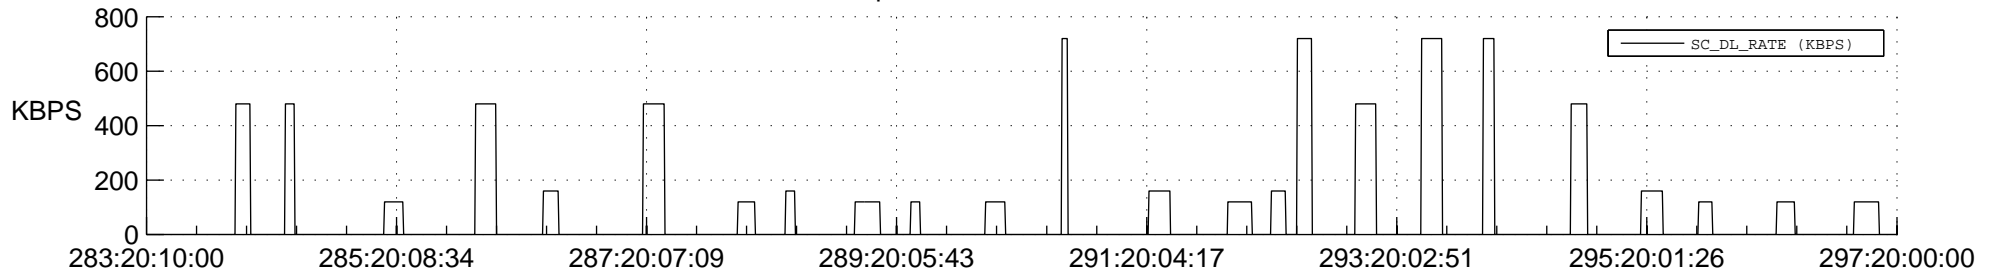

STEREO BEHIND SSR PCT Full Prediction

SWAVES_Percent_Full_Prediction

IMPACT_Percent_Full_Prediction

PLASTIC_Percent_Full_Prediction

Spacecraft_DownLink_Rate

Ground Time (2013:283:20:10:00.000 -2013:297:20:00:00.000)