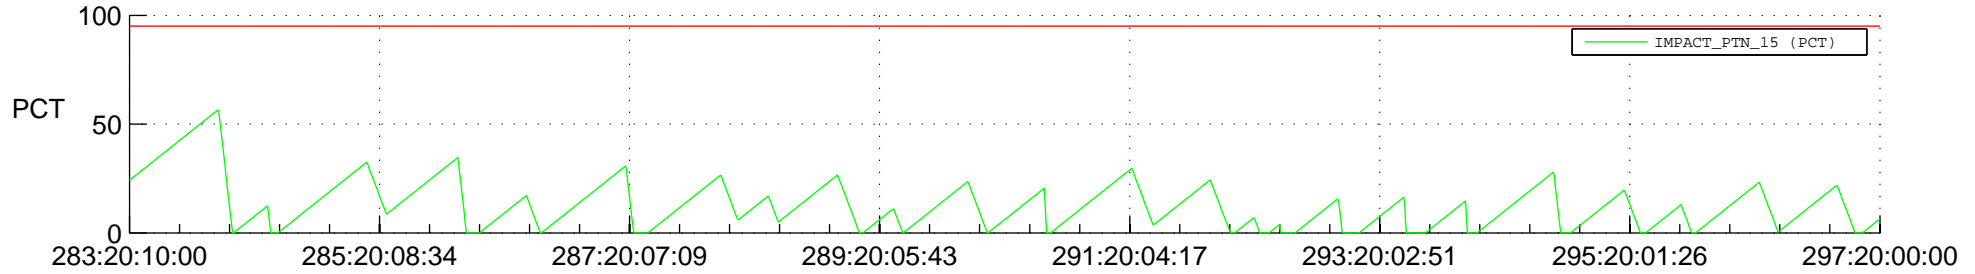

STEREO BEHIND SSR PCT Full Prediction

SWAVES_Percent_Full_Prediction

IMPACT_Percent_Full_Prediction

PLASTIC_Percent_Full_Prediction

Spacecraft_DownLink_Rate

Ground Time (2013:283:20:10:00.000 -2013:297:20:00:00.000)