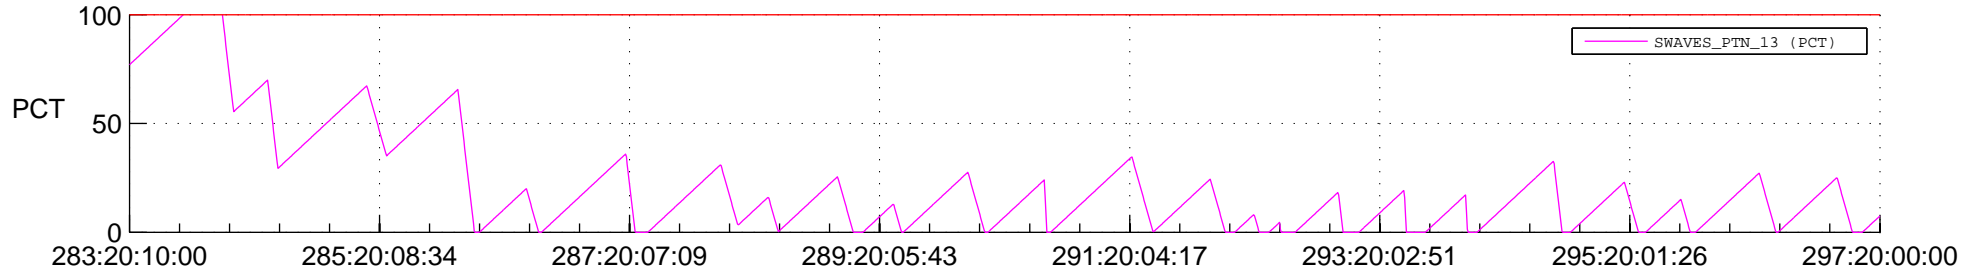

STEREO BEHIND SSR PCT Full Prediction

SWAVES_Percent_Full_Prediction

IMPACT_Percent_Full_Prediction

PLASTIC_Percent_Full_Prediction

Spacecraft_DownLink_Rate

Ground Time (2013:283:20:10:00.000 -2013:297:20:00:00.000)