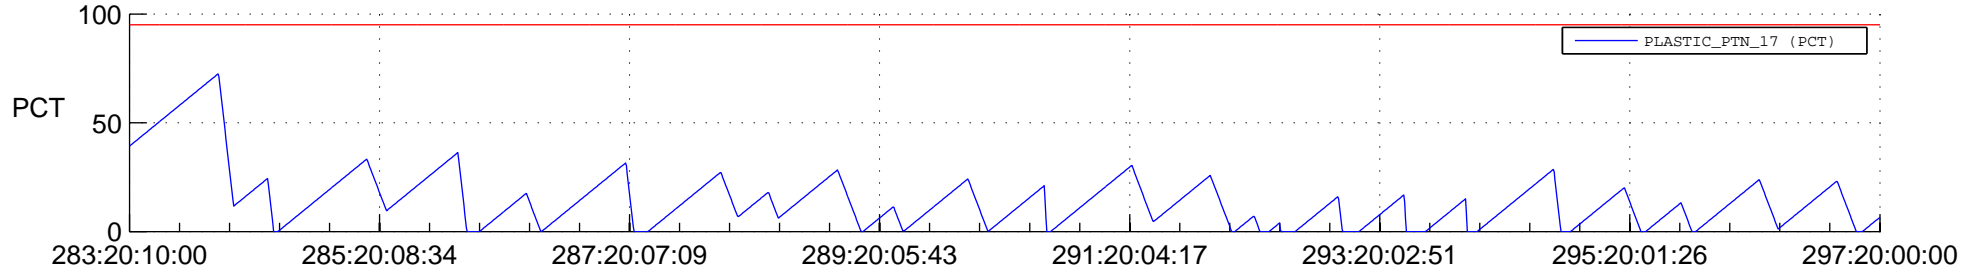

STEREO BEHIND SSR PCT Full Prediction

SWAVES_Percent_Full_Prediction

IMPACT_Percent_Full_Prediction

PLASTIC_Percent_Full_Prediction

Spacecraft_DownLink_Rate

Ground Time (2013:283:20:10:00.000 -2013:297:20:00:00.000)