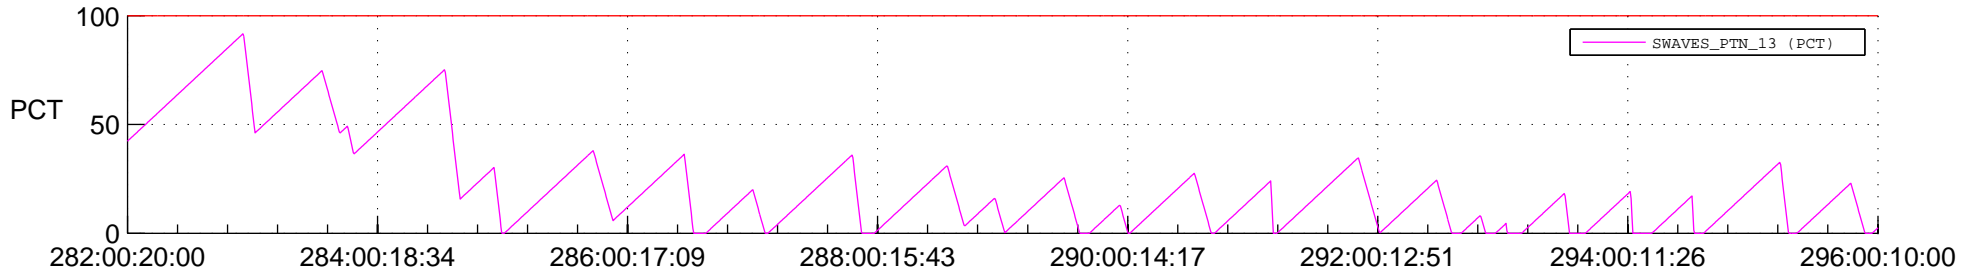

STEREO BEHIND SSR PCT Full Prediction

SWAVES_Percent_Full_Prediction

IMPACT_Percent_Full_Prediction

PLASTIC_Percent_Full_Prediction

Spacecraft_DownLink_Rate

Ground Time (2013:282:00:20:00.000 -2013:296:00:10:00.000)