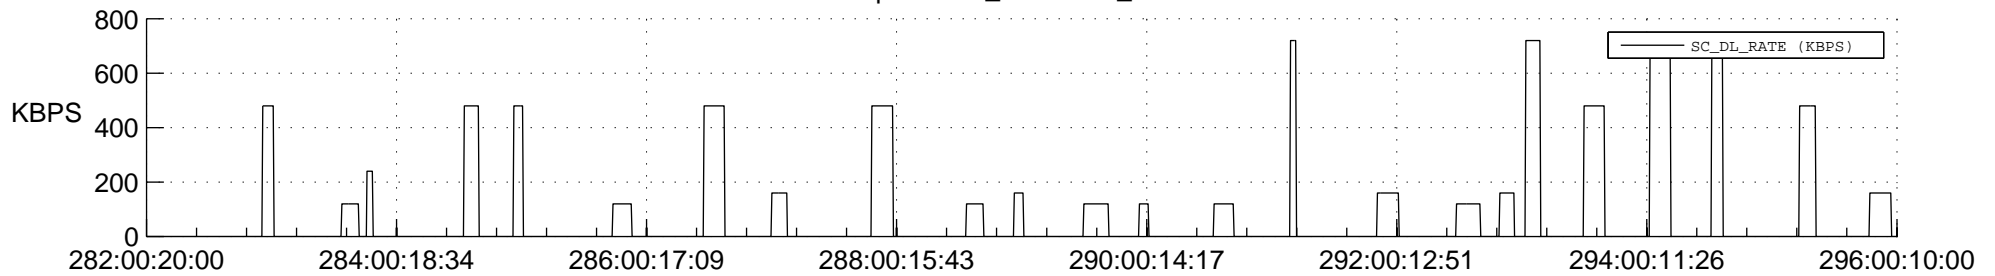

STEREO BEHIND SSR PCT Full Prediction

SWAVES_Percent_Full_Prediction

IMPACT_Percent_Full_Prediction

PLASTIC_Percent_Full_Prediction

Spacecraft_DownLink_Rate

Ground Time (2013:282:00:20:00.000 -2013:296:00:10:00.000)