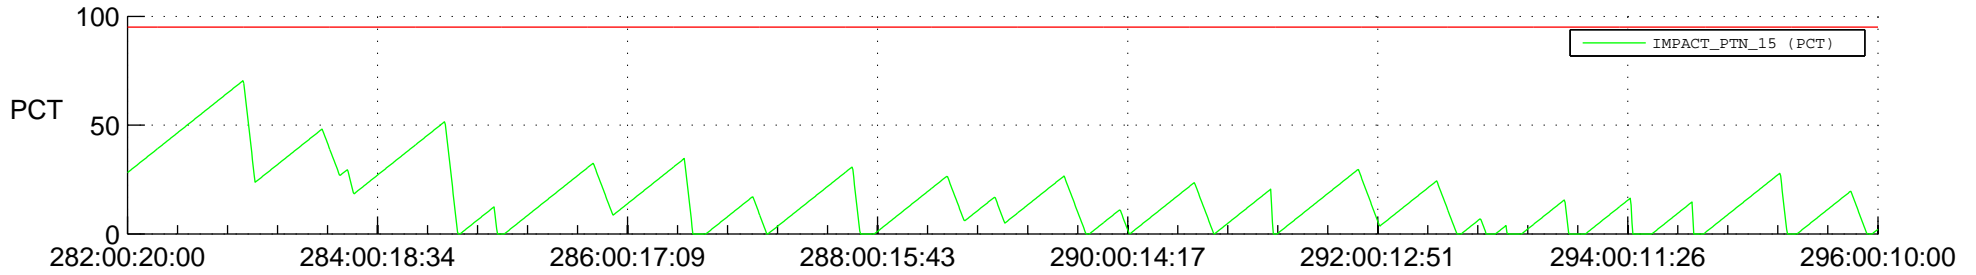

STEREO BEHIND SSR PCT Full Prediction

SWAVES_Percent_Full_Prediction

IMPACT_Percent_Full_Prediction

PLASTIC_Percent_Full_Prediction

Spacecraft_DownLink_Rate

Ground Time (2013:282:00:20:00.000 -2013:296:00:10:00.000)