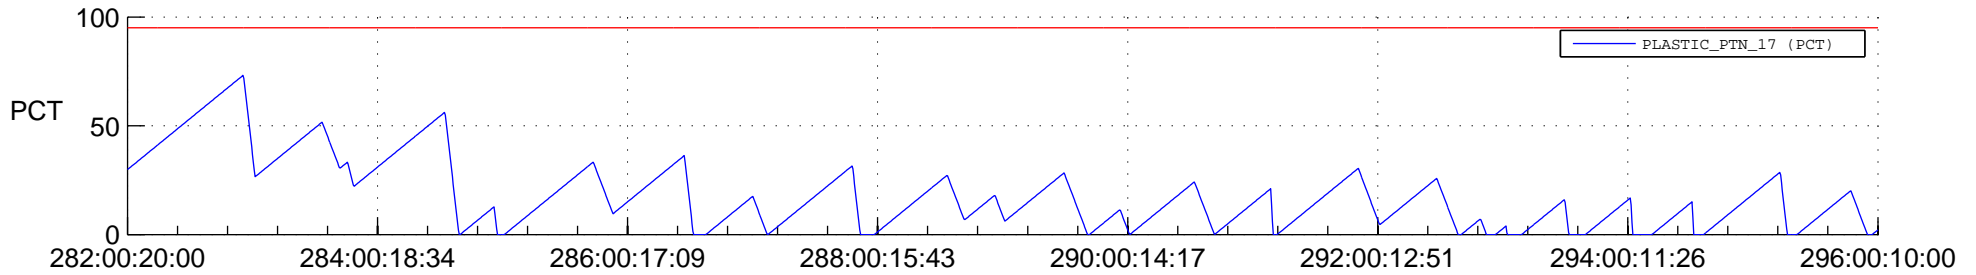

STEREO BEHIND SSR PCT Full Prediction

SWAVES_Percent_Full_Prediction

IMPACT_Percent_Full_Prediction

PLASTIC_Percent_Full_Prediction

Spacecraft_DownLink_Rate

Ground Time (2013:282:00:20:00.000 -2013:296:00:10:00.000)