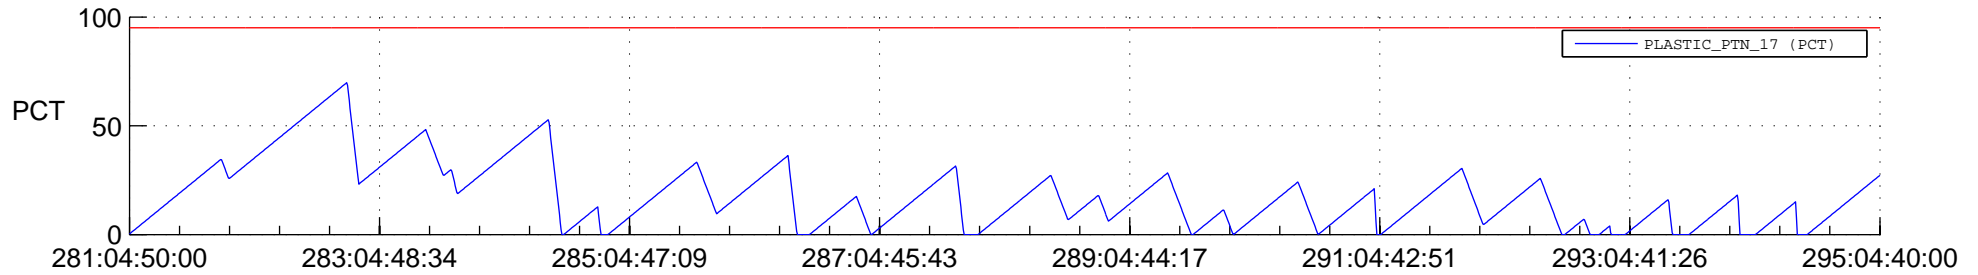

STEREO BEHIND SSR PCT Full Prediction

SWAVES_Percent_Full_Prediction

IMPACT_Percent_Full_Prediction

PLASTIC_Percent_Full_Prediction

Spacecraft_DownLink_Rate

Ground Time (2013:281:04:50:00.000 -2013:295:04:40:00.000)