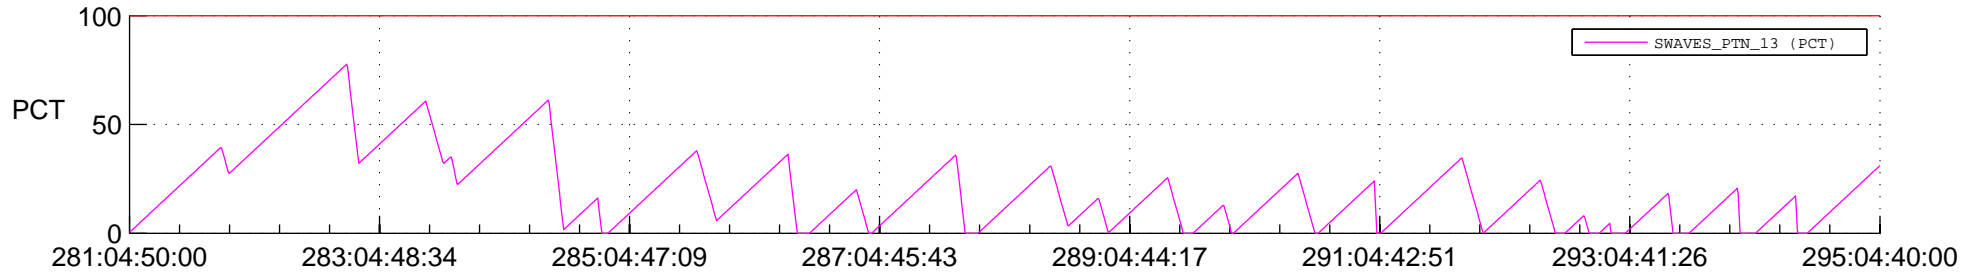

STEREO BEHIND SSR PCT Full Prediction

SWAVES_Percent_Full_Prediction

IMPACT_Percent_Full_Prediction

PLASTIC_Percent_Full_Prediction

Spacecraft_DownLink_Rate

Ground Time (2013:281:04:50:00.000 -2013:295:04:40:00.000)