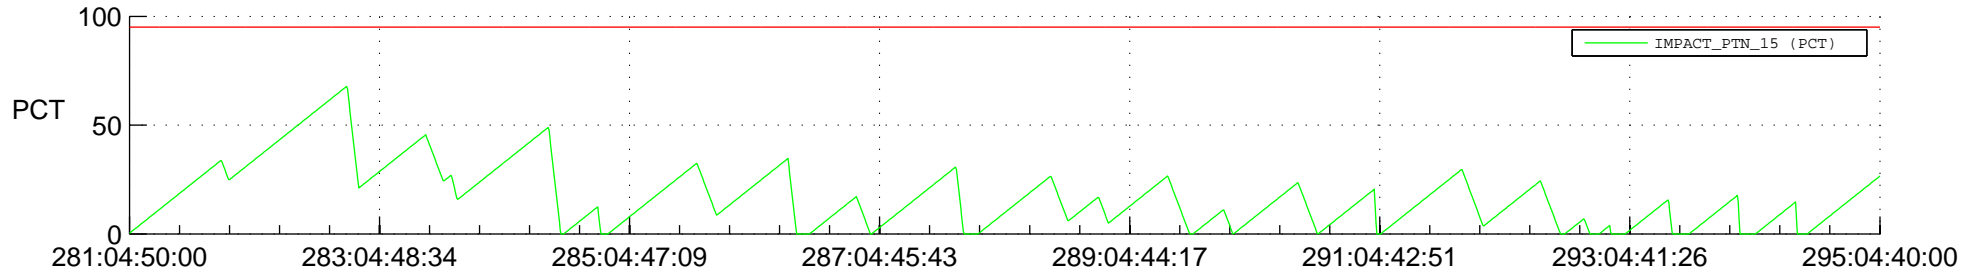

STEREO BEHIND SSR PCT Full Prediction

SWAVES_Percent_Full_Prediction

IMPACT_Percent_Full_Prediction

PLASTIC_Percent_Full_Prediction

Spacecraft_DownLink_Rate

Ground Time (2013:281:04:50:00.000 -2013:295:04:40:00.000)