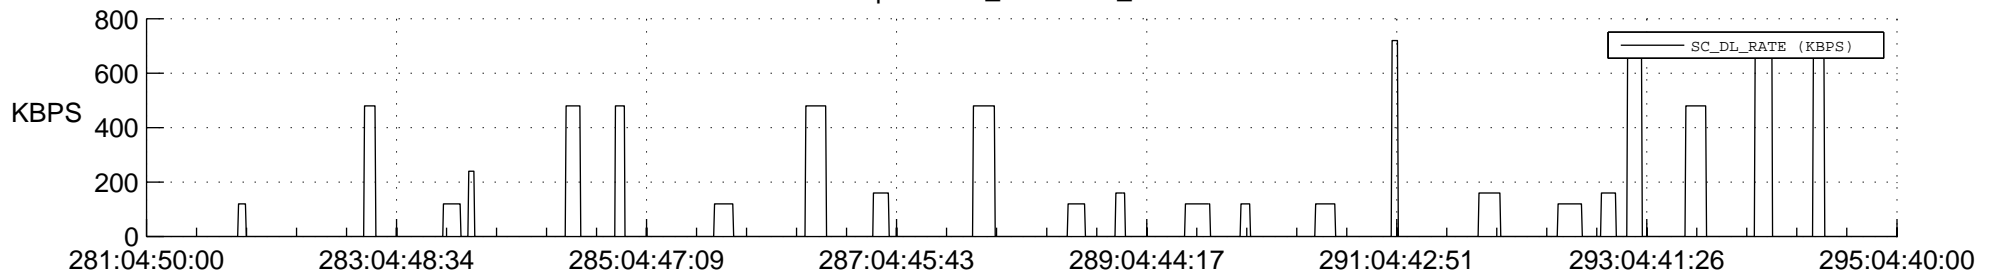

STEREO BEHIND SSR PCT Full Prediction

SWAVES_Percent_Full_Prediction

IMPACT_Percent_Full_Prediction

PLASTIC_Percent_Full_Prediction

Spacecraft_DownLink_Rate

Ground Time (2013:281:04:50:00.000 -2013:295:04:40:00.000)