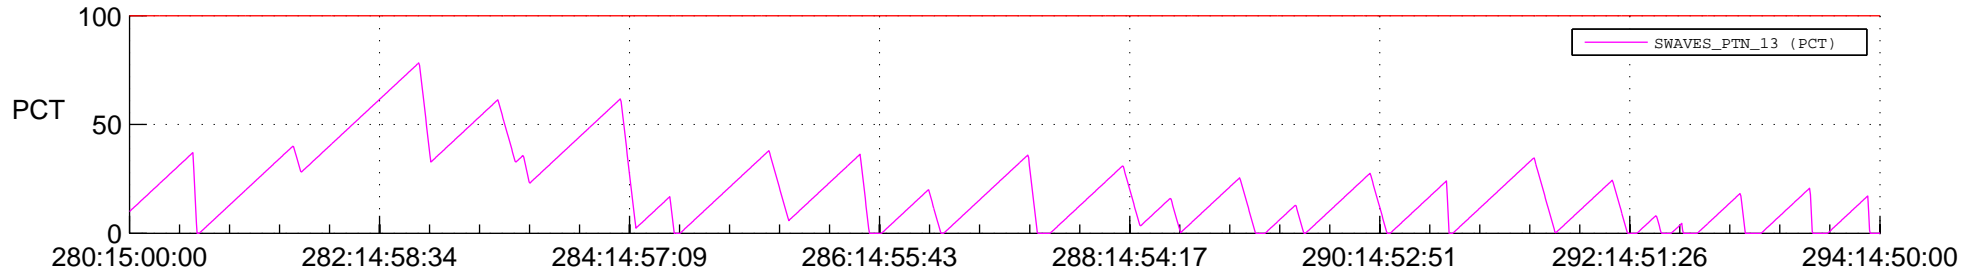

# STEREO BEHIND SSR PCT Full Prediction

## SWAVES\_Percent\_Full\_Prediction