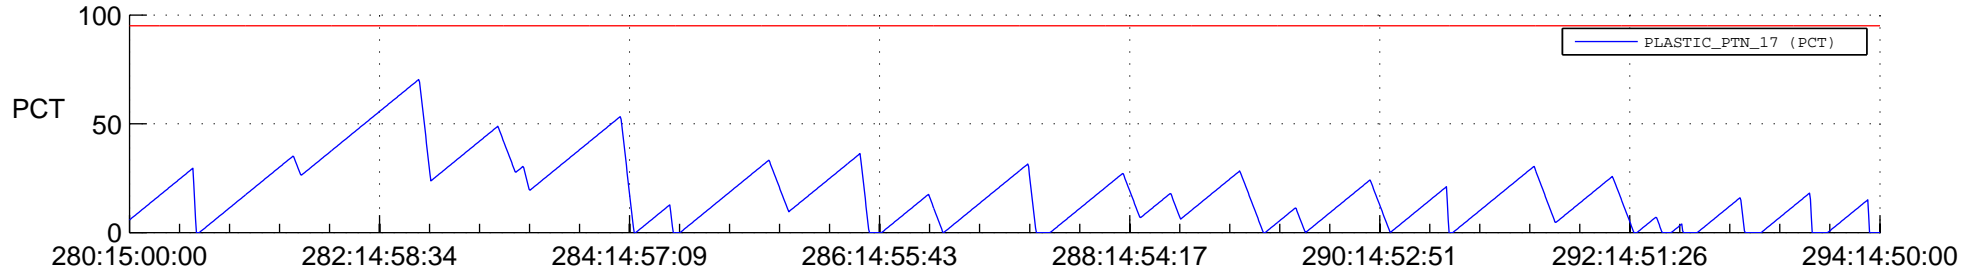

PLASTIC_Percent_Full_Prediction