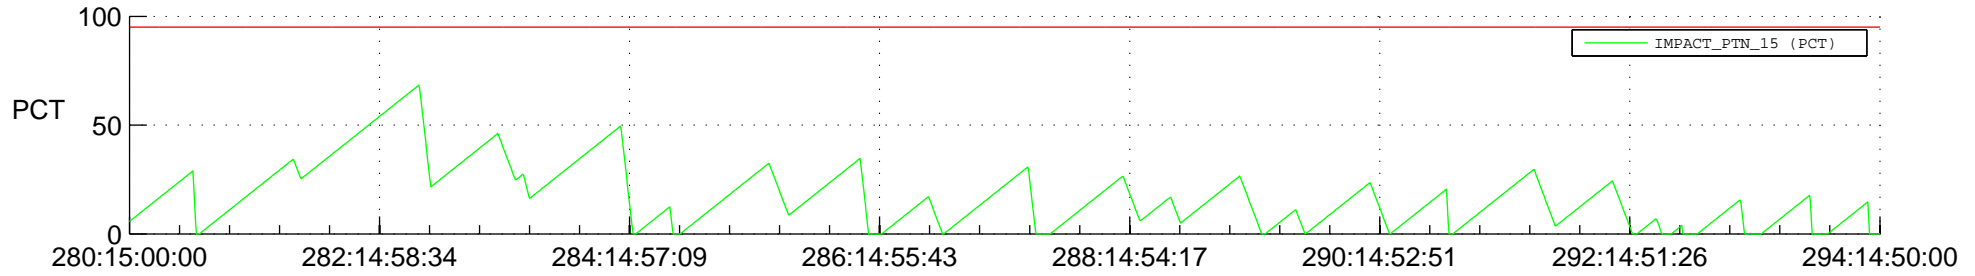

IMPACT_Percent_Full_Prediction