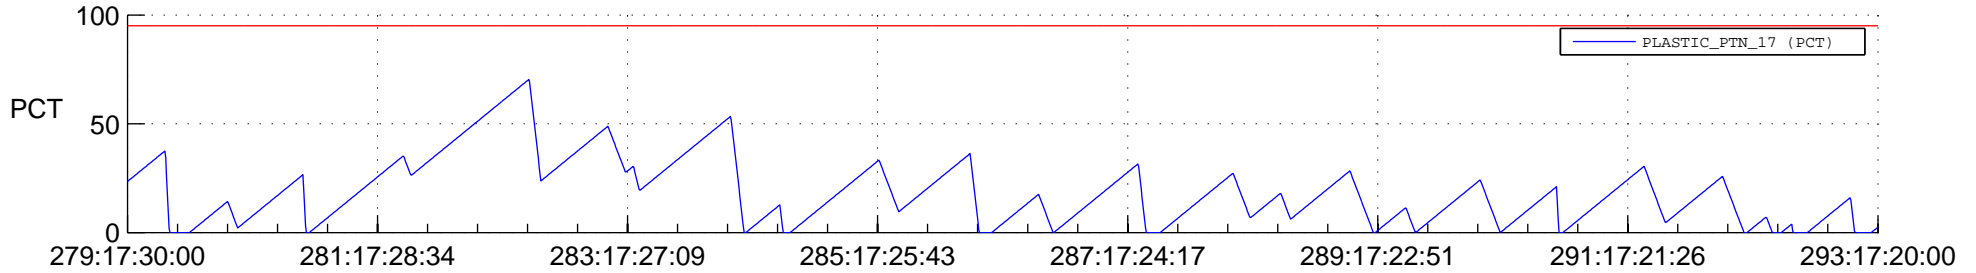

# STEREO BEHIND SSR PCT Full Prediction

## SWAVES\_Percent\_Full\_Prediction

## Spacecraft\_DownLink\_Rate

Ground Time (2013:279:17:30:00.000 -2013:293:17:20:00.000)