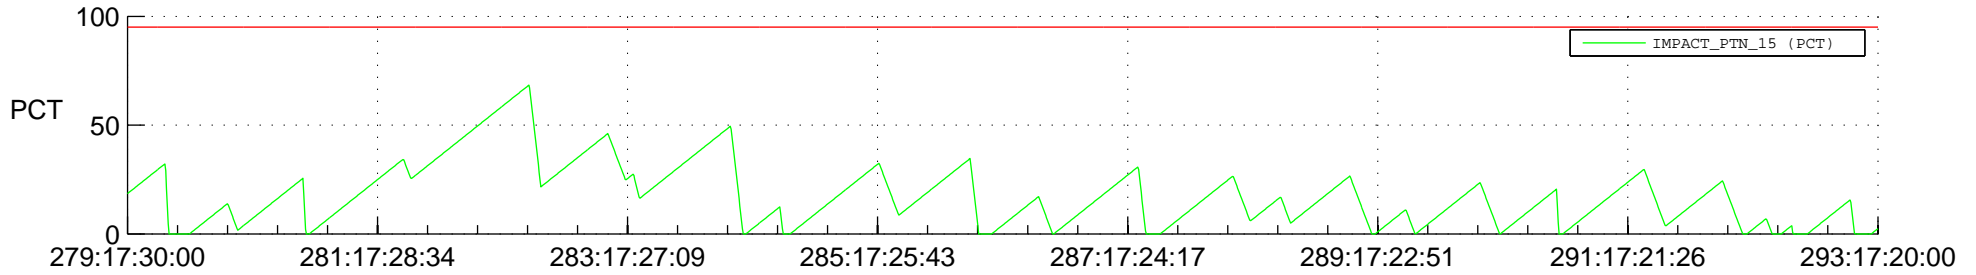

IMPACT_Percent_Full_Prediction