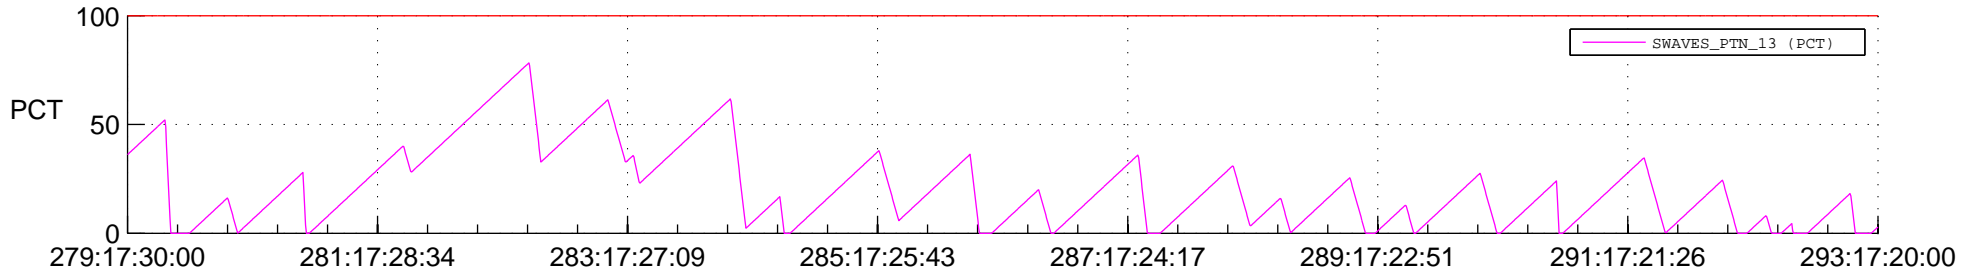

# STEREO BEHIND SSR PCT Full Prediction

## SWAVES\_Percent\_Full\_Prediction

## Spacecraft\_DownLink\_Rate

Ground Time (2013:279:17:30:00.000 -2013:293:17:20:00.000)