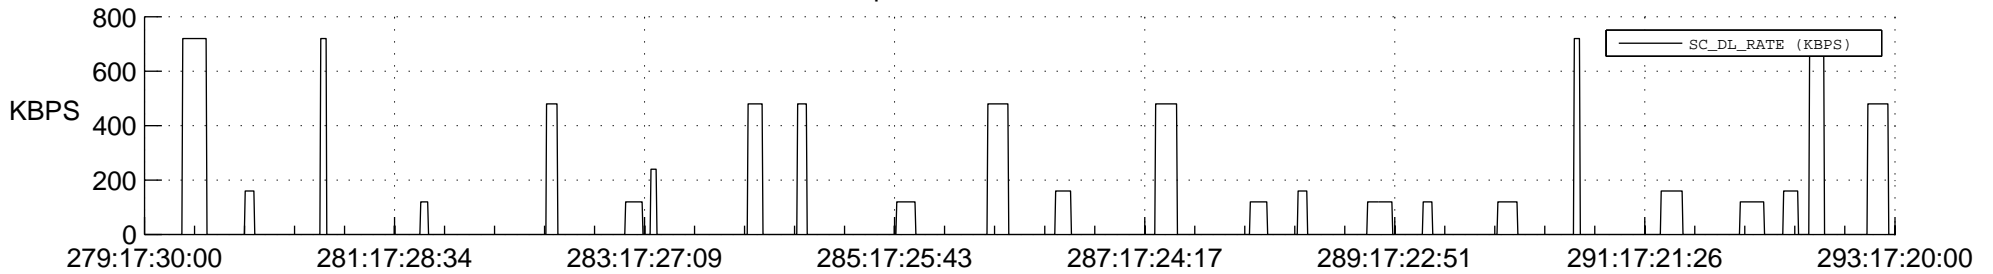

## Spacecraft\_DownLink\_Rate

Ground Time (2013:279:17:30:00.000 -2013:293:17:20:00.000)