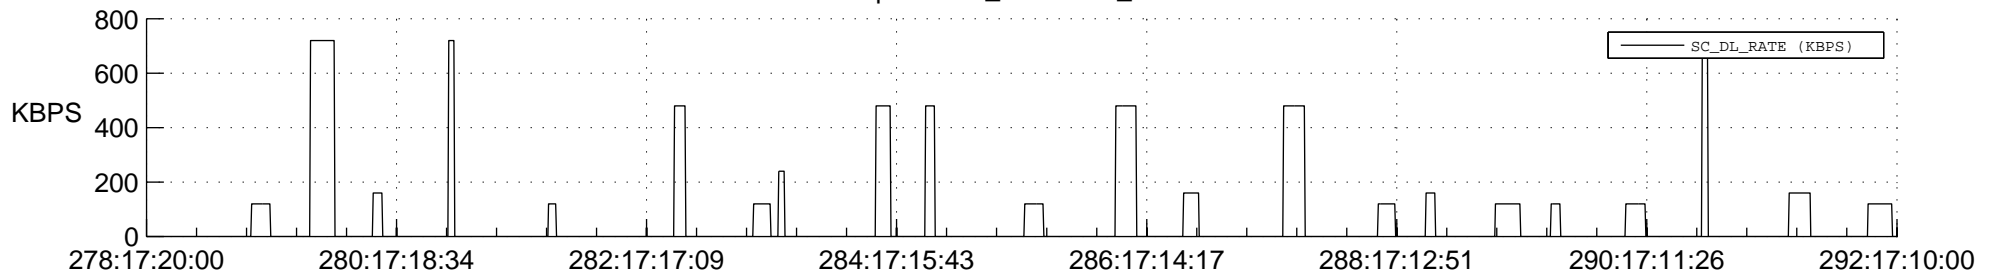

## Spacecraft\_DownLink\_Rate

Ground Time (2013:278:17:20:00.000 -2013:292:17:10:00.000)