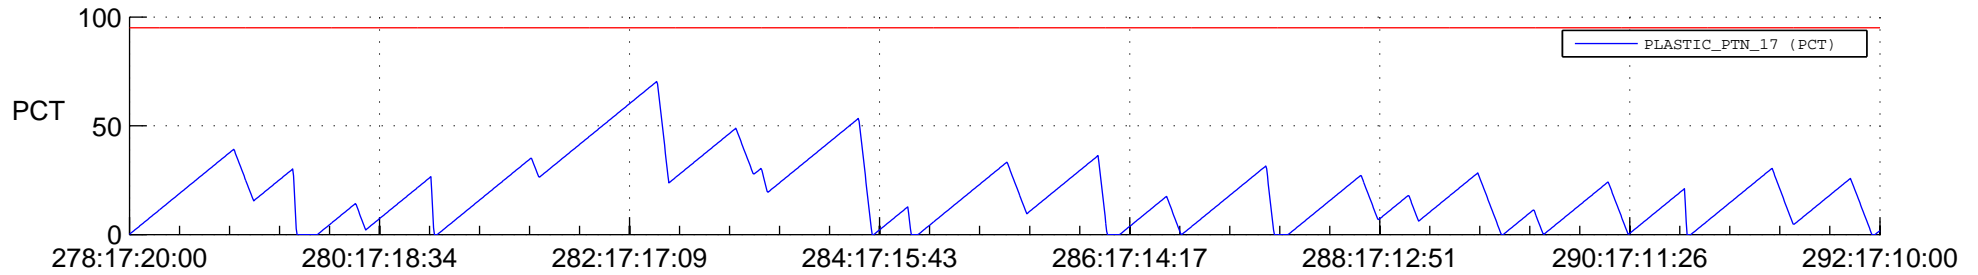

PLASTIC_Percent_Full_Prediction