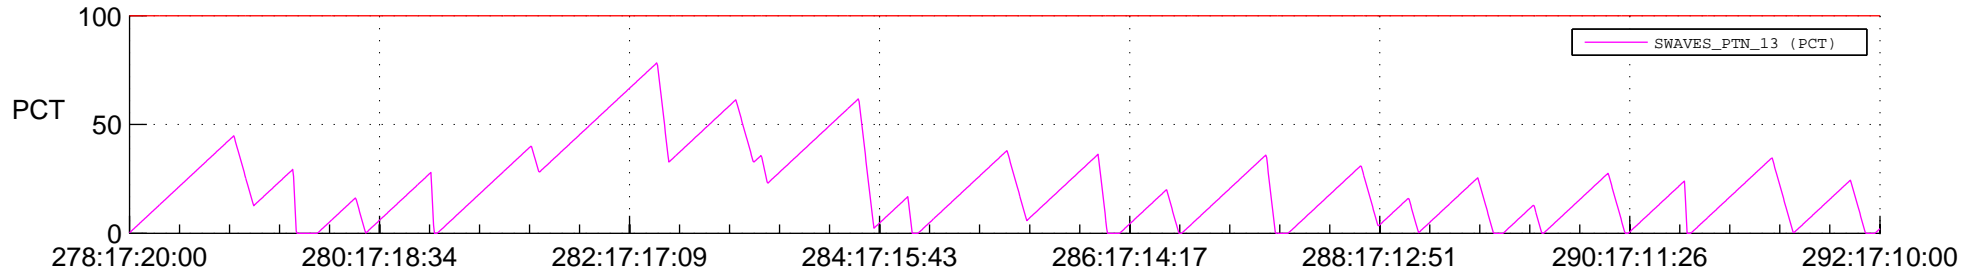

# STEREO BEHIND SSR PCT Full Prediction

## SWAVES\_Percent\_Full\_Prediction

## Spacecraft\_DownLink\_Rate

Ground Time (2013:278:17:20:00.000 -2013:292:17:10:00.000)