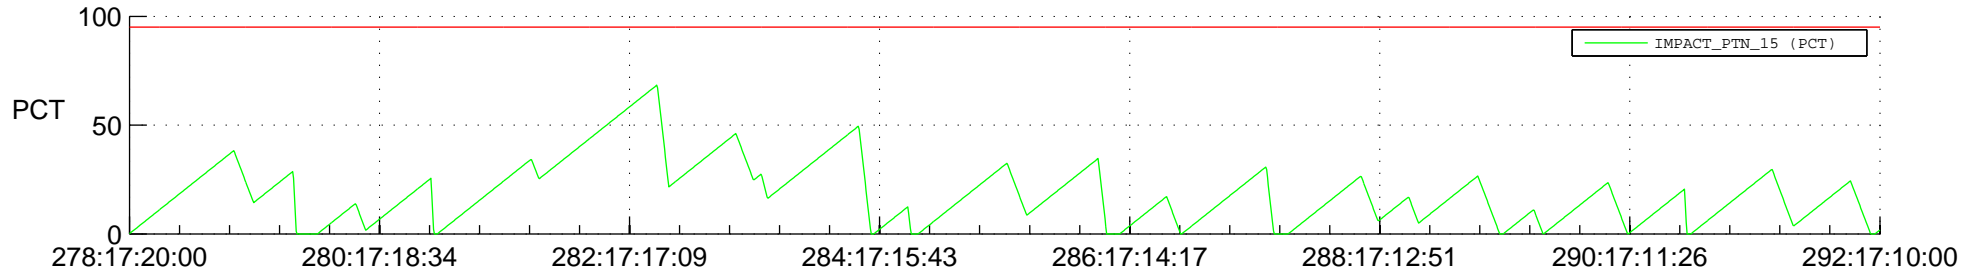

IMPACT_Percent_Full_Prediction