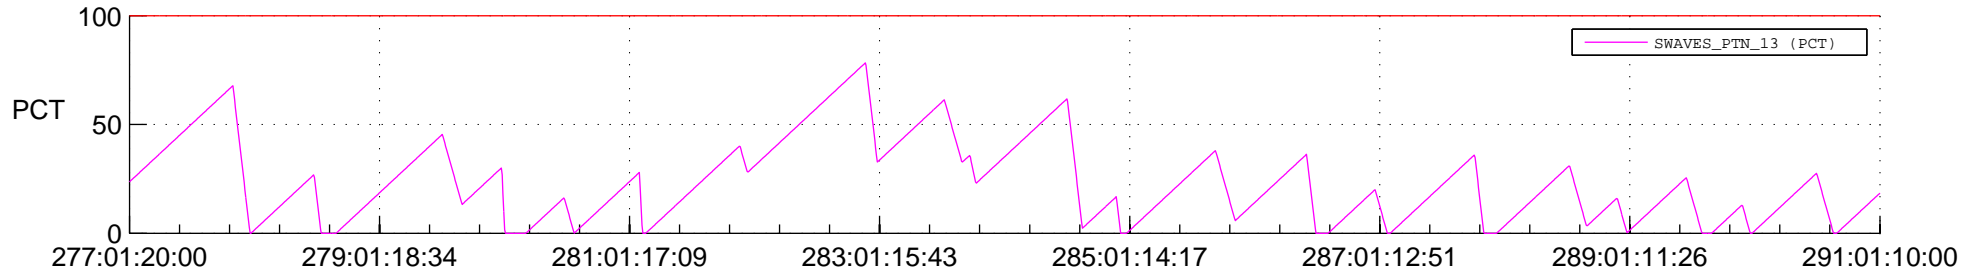

# STEREO BEHIND SSR PCT Full Prediction

## SWAVES\_Percent\_Full\_Prediction

## Spacecraft\_DownLink\_Rate

Ground Time (2013:277:01:20:00.000 -2013:291:01:10:00.000)