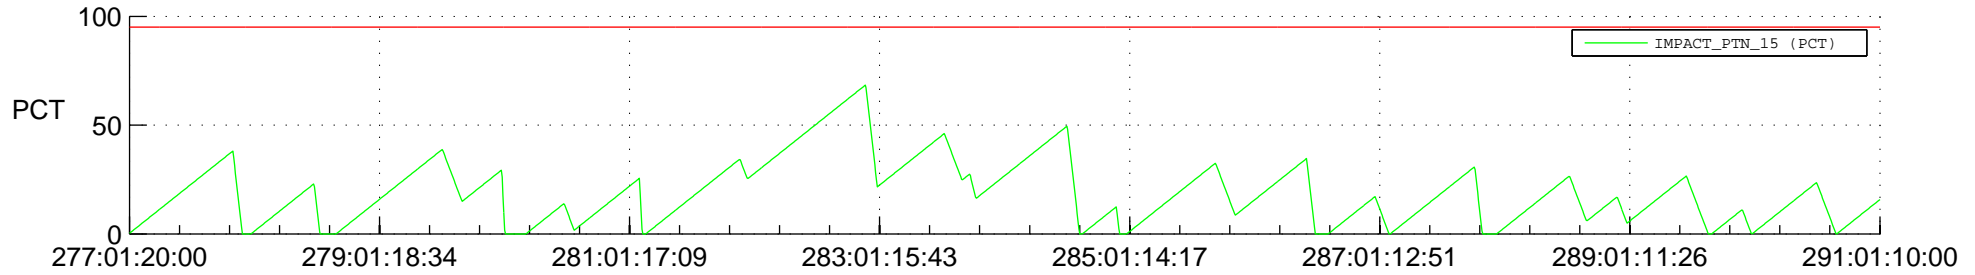

IMPACT_Percent_Full_Prediction