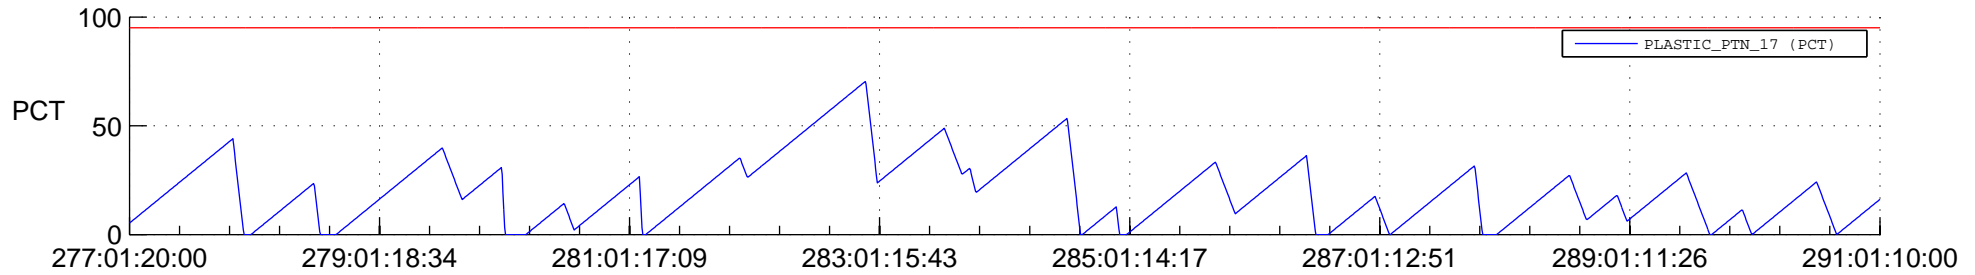

# STEREO BEHIND SSR PCT Full Prediction

## SWAVES\_Percent\_Full\_Prediction

## Spacecraft\_DownLink\_Rate

Ground Time (2013:277:01:20:00.000 -2013:291:01:10:00.000)