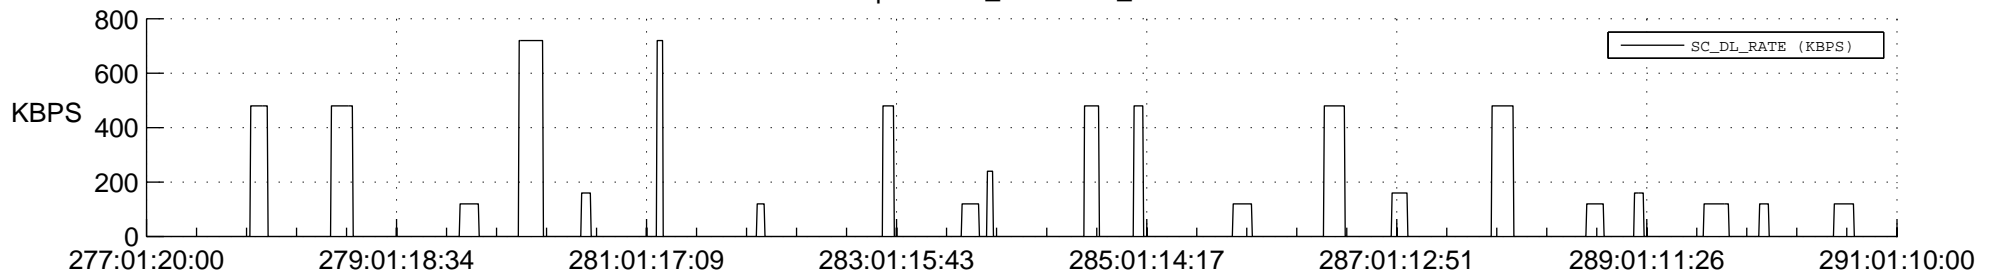

## SWAVES\_Percent\_Full\_Prediction

## Spacecraft\_DownLink\_Rate

Ground Time (2013:277:01:20:00.000 -2013:291:01:10:00.000)