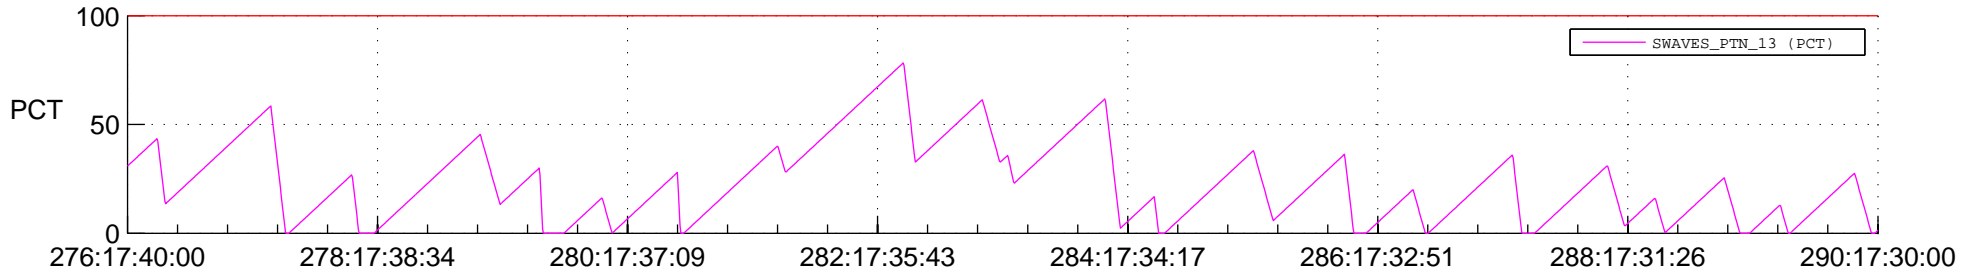

# STEREO BEHIND SSR PCT Full Prediction

## SWAVES\_Percent\_Full\_Prediction

## Spacecraft\_DownLink\_Rate

Ground Time (2013:276:17:40:00.000 -2013:290:17:30:00.000)