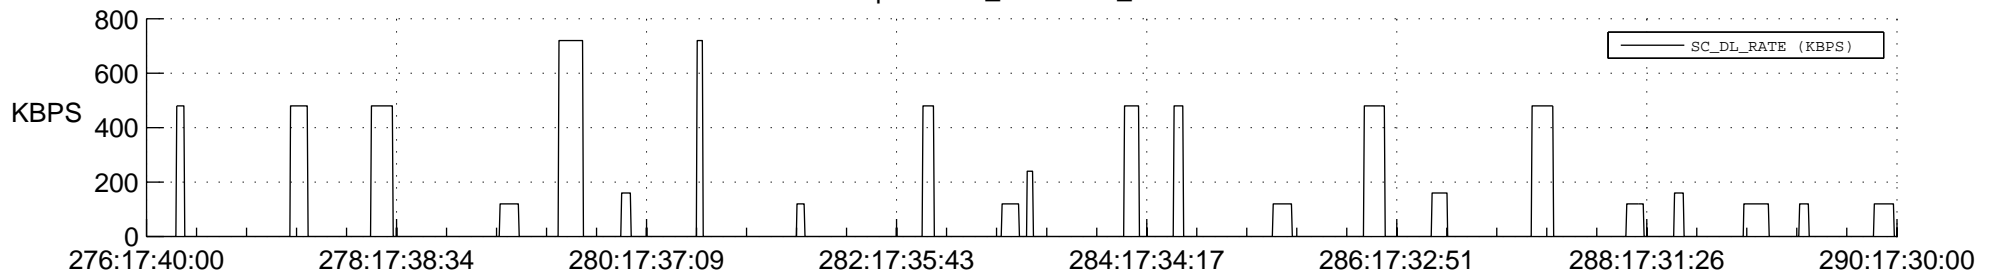

## Spacecraft\_DownLink\_Rate

Ground Time (2013:276:17:40:00.000 -2013:290:17:30:00.000)