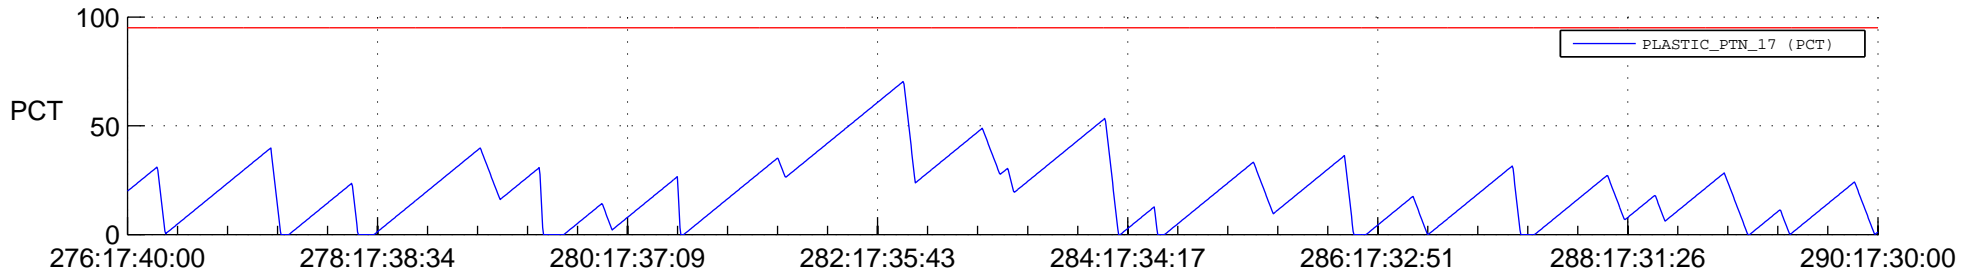

# STEREO BEHIND SSR PCT Full Prediction

## SWAVES\_Percent\_Full\_Prediction

## Spacecraft\_DownLink\_Rate

Ground Time (2013:276:17:40:00.000 -2013:290:17:30:00.000)