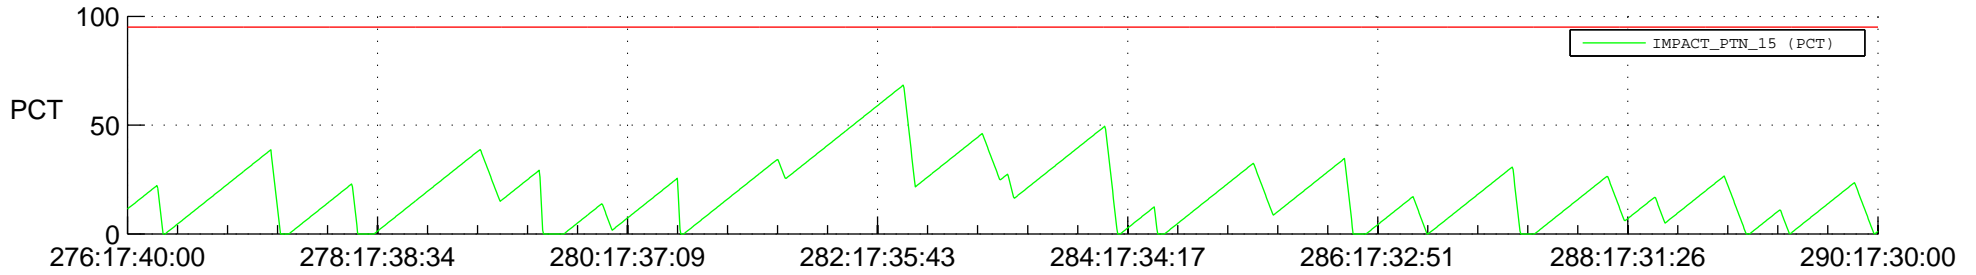

IMPACT_Percent_Full_Prediction