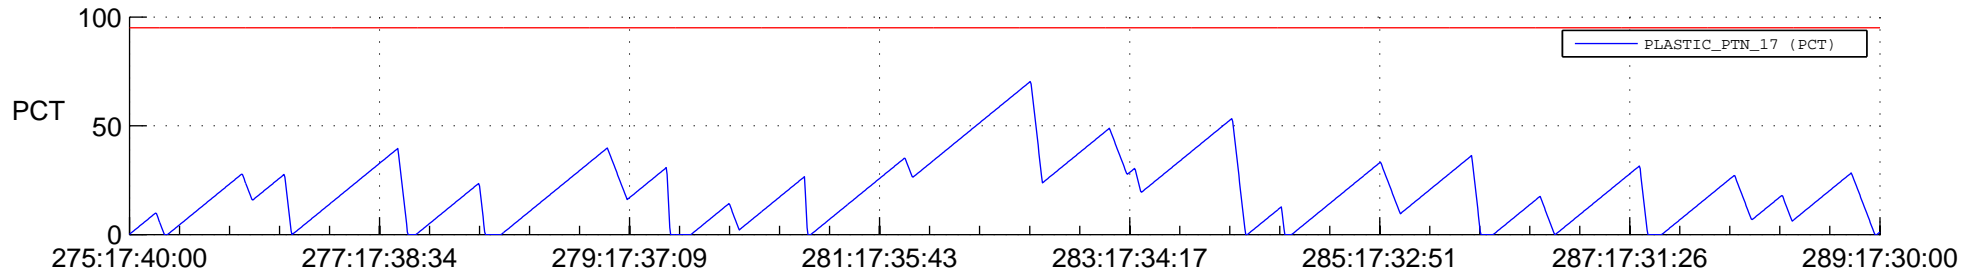

STEREO BEHIND SSR PCT Full Prediction

SWAVES_Percent_Full_Prediction

IMPACT_Percent_Full_Prediction

PLASTIC_Percent_Full_Prediction

Spacecraft_DownLink_Rate

Ground Time (2013:275:17:40:00.000 -2013:289:17:30:00.000)