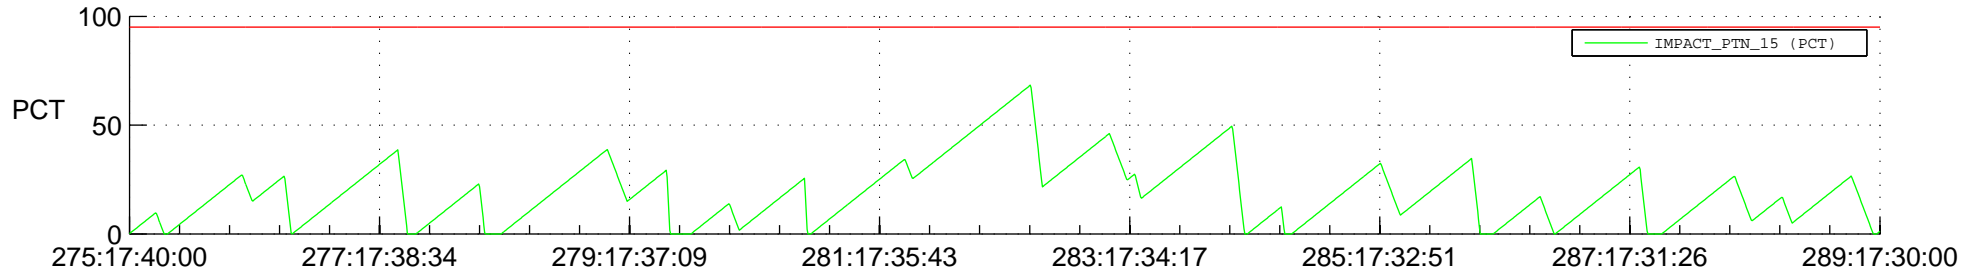

STEREO BEHIND SSR PCT Full Prediction

SWAVES_Percent_Full_Prediction

IMPACT_Percent_Full_Prediction

PLASTIC_Percent_Full_Prediction

Spacecraft_DownLink_Rate

Ground Time (2013:275:17:40:00.000 -2013:289:17:30:00.000)