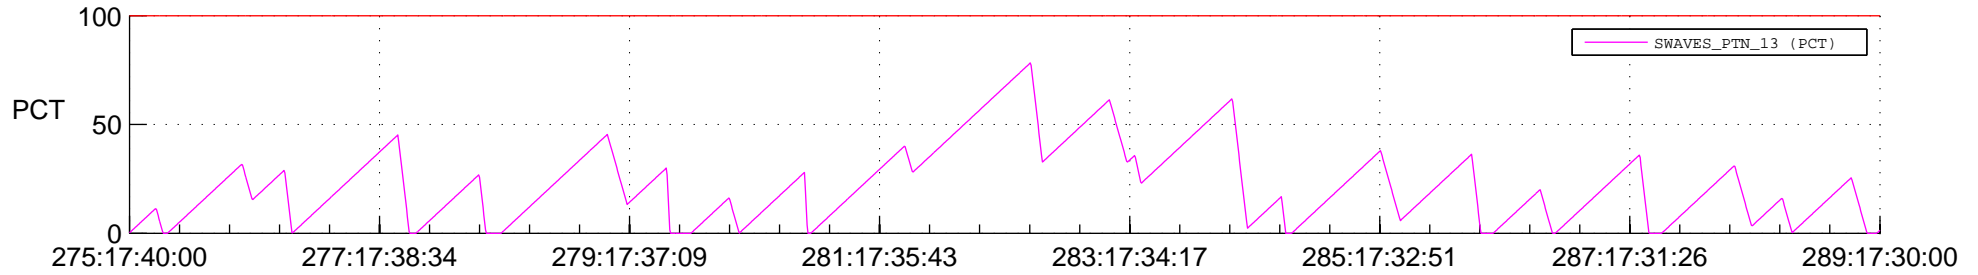

STEREO BEHIND SSR PCT Full Prediction

SWAVES_Percent_Full_Prediction

IMPACT_Percent_Full_Prediction

PLASTIC_Percent_Full_Prediction

Spacecraft_DownLink_Rate

Ground Time (2013:275:17:40:00.000 -2013:289:17:30:00.000)