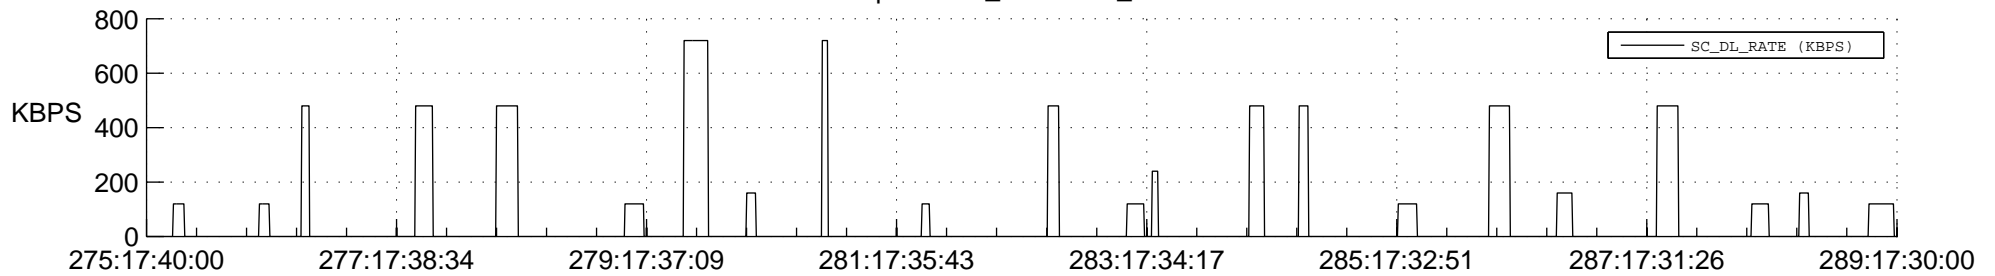

STEREO BEHIND SSR PCT Full Prediction

SWAVES_Percent_Full_Prediction

IMPACT_Percent_Full_Prediction

PLASTIC_Percent_Full_Prediction

Spacecraft_DownLink_Rate

Ground Time (2013:275:17:40:00.000 -2013:289:17:30:00.000)