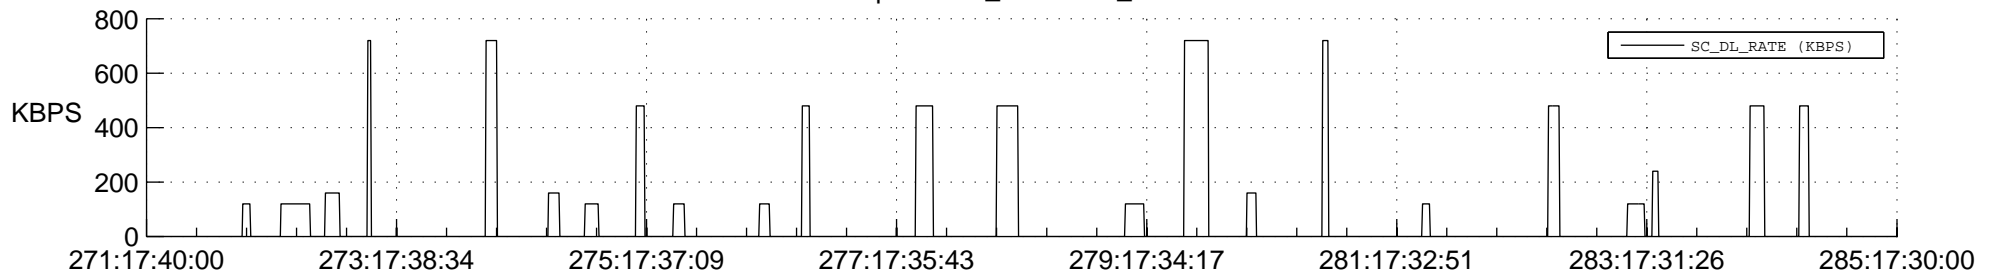

## Spacecraft\_DownLink\_Rate

Ground Time (2013:271:17:40:00.000 -2013:285:17:30:00.000)