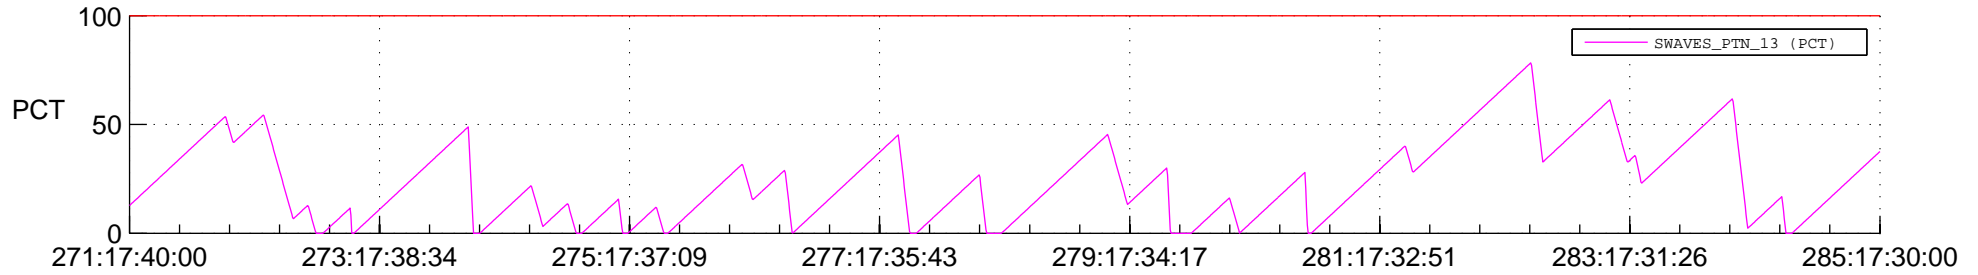

# STEREO BEHIND SSR PCT Full Prediction

## SWAVES\_Percent\_Full\_Prediction

## Spacecraft\_DownLink\_Rate

Ground Time (2013:271:17:40:00.000 -2013:285:17:30:00.000)