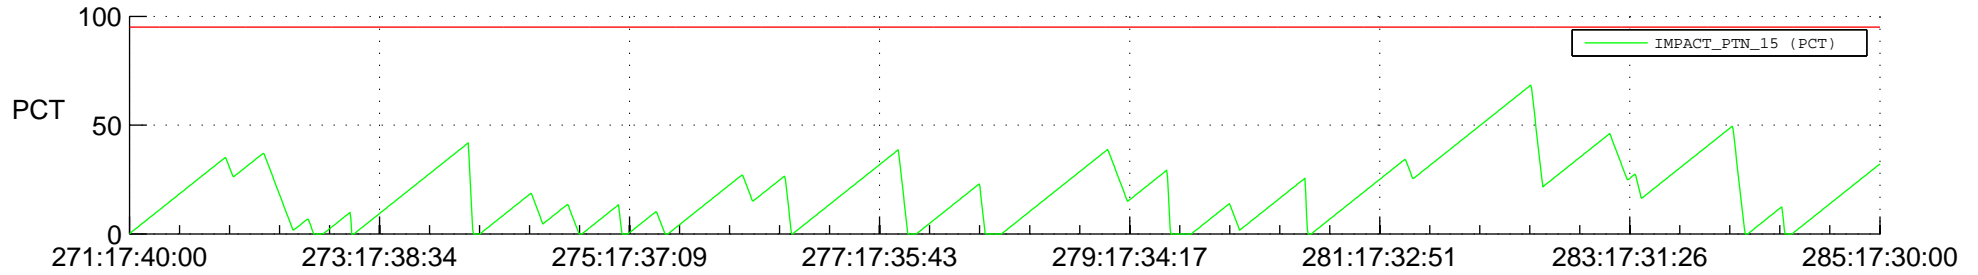

IMPACT_Percent_Full_Prediction