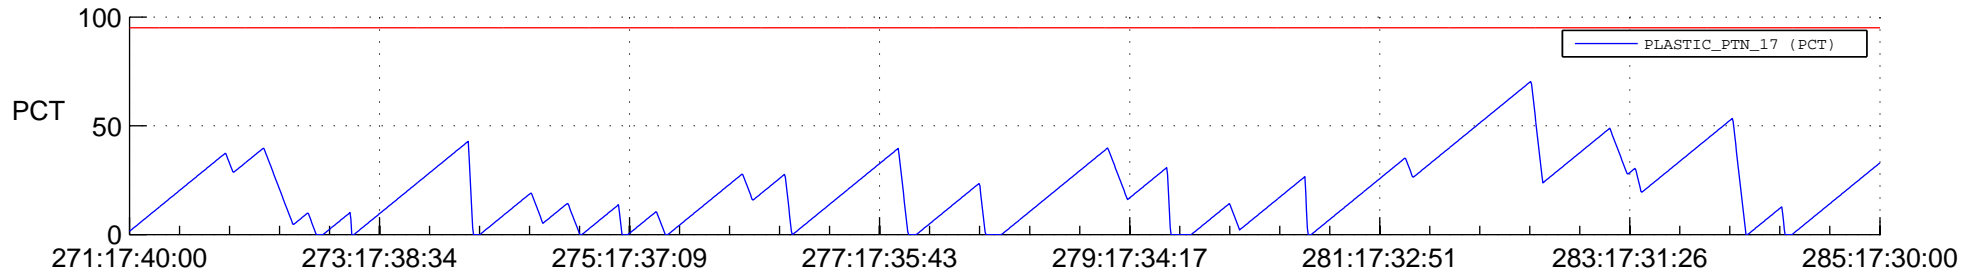

# STEREO BEHIND SSR PCT Full Prediction

## SWAVES\_Percent\_Full\_Prediction

## Spacecraft\_DownLink\_Rate

Ground Time (2013:271:17:40:00.000 -2013:285:17:30:00.000)