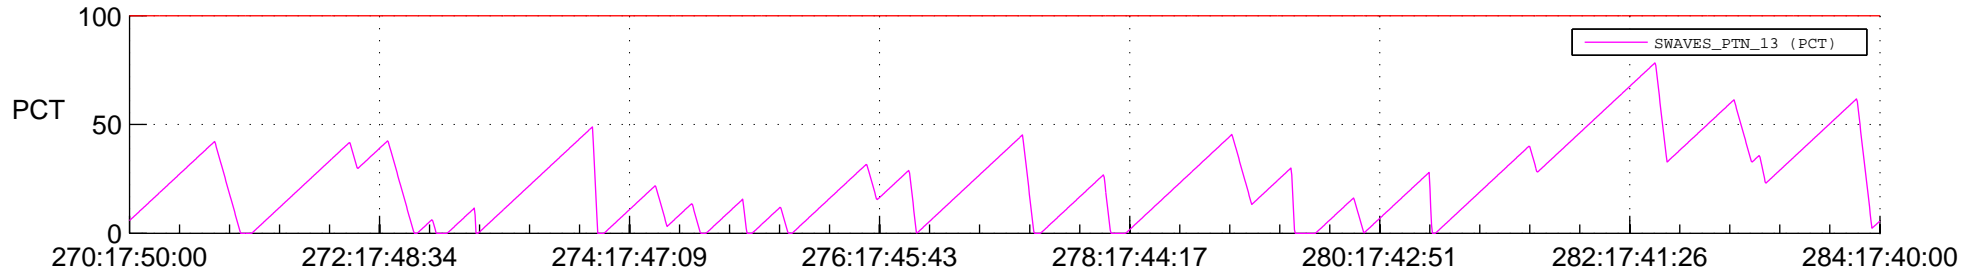

STEREO BEHIND SSR PCT Full Prediction

SWAVES_Percent_Full_Prediction

IMPACT_Percent_Full_Prediction

PLASTIC_Percent_Full_Prediction

Spacecraft_DownLink_Rate

Ground Time (2013:270:17:50:00.000 -2013:284:17:40:00.000)