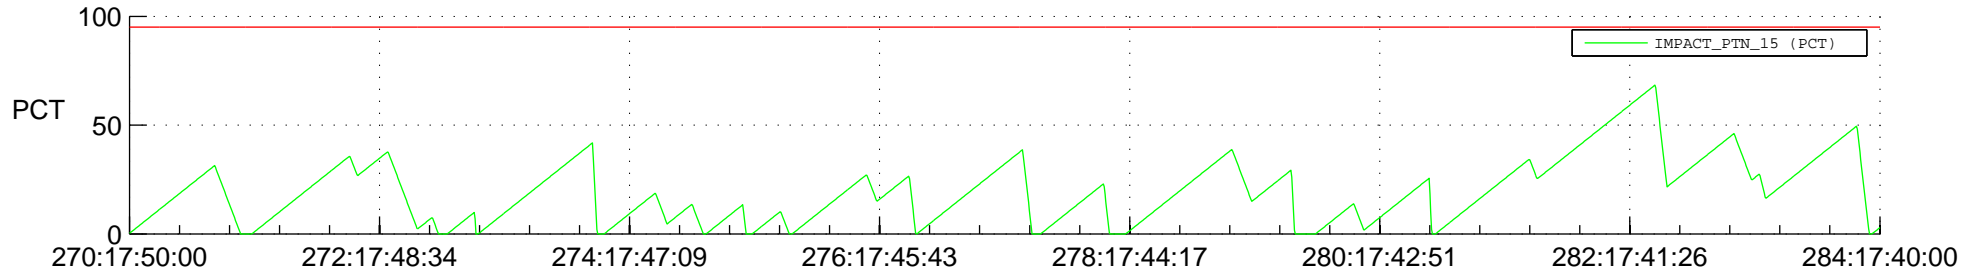

STEREO BEHIND SSR PCT Full Prediction

SWAVES_Percent_Full_Prediction

IMPACT_Percent_Full_Prediction

PLASTIC_Percent_Full_Prediction

Spacecraft_DownLink_Rate

Ground Time (2013:270:17:50:00.000 -2013:284:17:40:00.000)