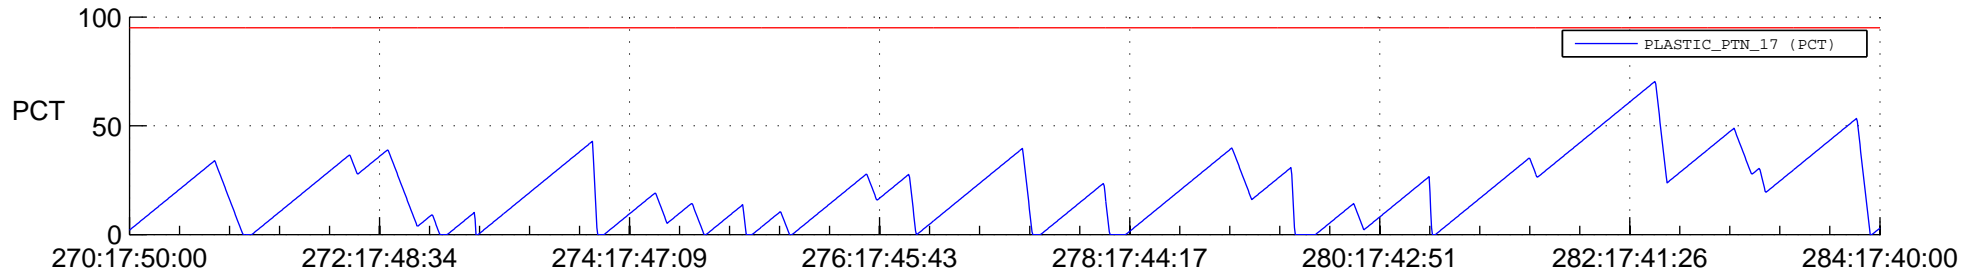

STEREO BEHIND SSR PCT Full Prediction

SWAVES_Percent_Full_Prediction

IMPACT_Percent_Full_Prediction

PLASTIC_Percent_Full_Prediction

Spacecraft_DownLink_Rate

Ground Time (2013:270:17:50:00.000 -2013:284:17:40:00.000)