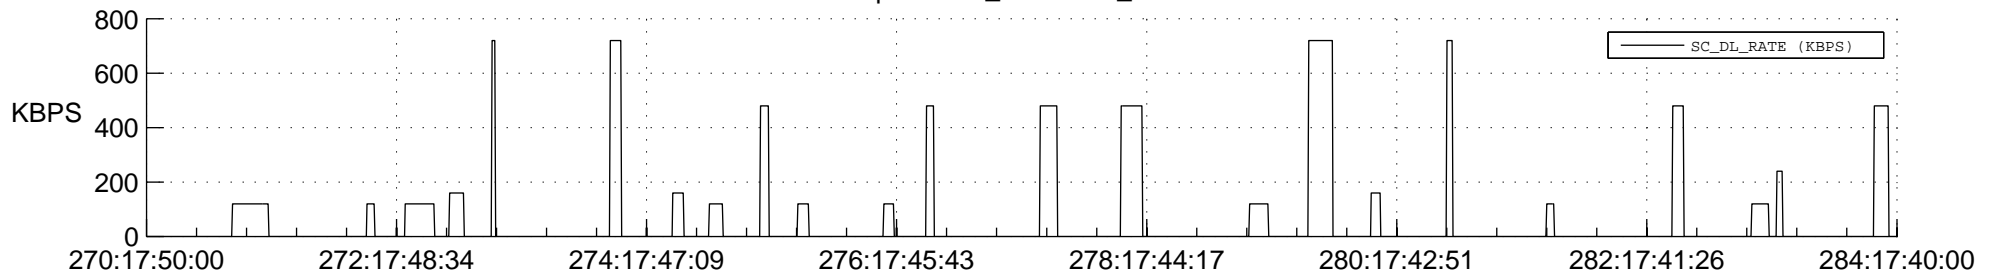

STEREO BEHIND SSR PCT Full Prediction

SWAVES_Percent_Full_Prediction

IMPACT_Percent_Full_Prediction

PLASTIC_Percent_Full_Prediction

Spacecraft_DownLink_Rate

Ground Time (2013:270:17:50:00.000 -2013:284:17:40:00.000)