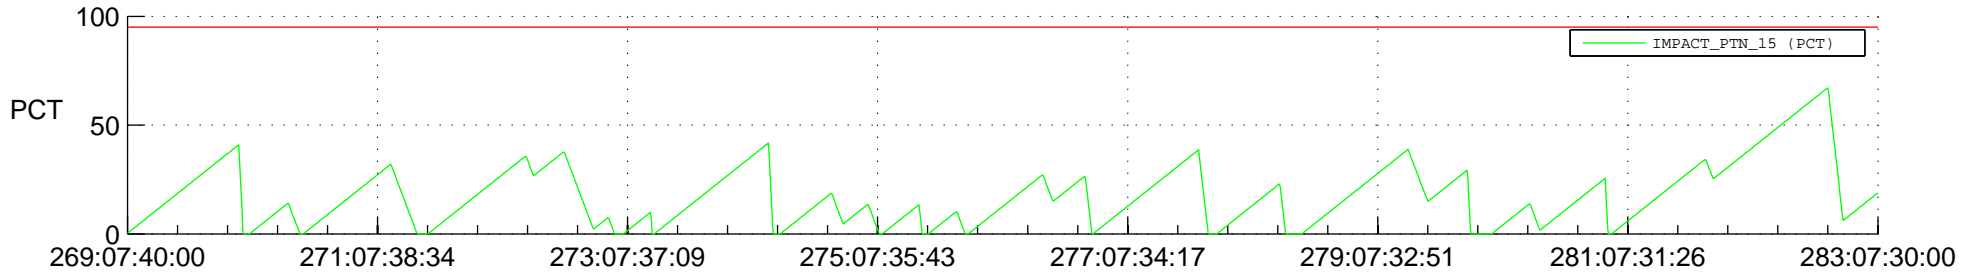

STEREO BEHIND SSR PCT Full Prediction

SWAVES_Percent_Full_Prediction

IMPACT_Percent_Full_Prediction

PLASTIC_Percent_Full_Prediction

Spacecraft_DownLink_Rate

Ground Time (2013:269:07:40:00.000 -2013:283:07:30:00.000)