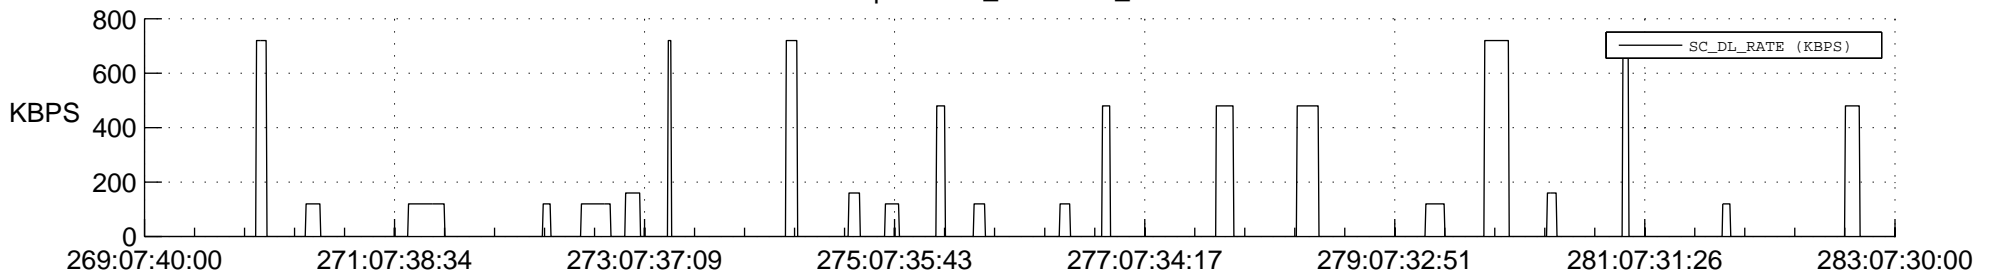

STEREO BEHIND SSR PCT Full Prediction

SWAVES_Percent_Full_Prediction

IMPACT_Percent_Full_Prediction

PLASTIC_Percent_Full_Prediction

Spacecraft_DownLink_Rate

Ground Time (2013:269:07:40:00.000 -2013:283:07:30:00.000)