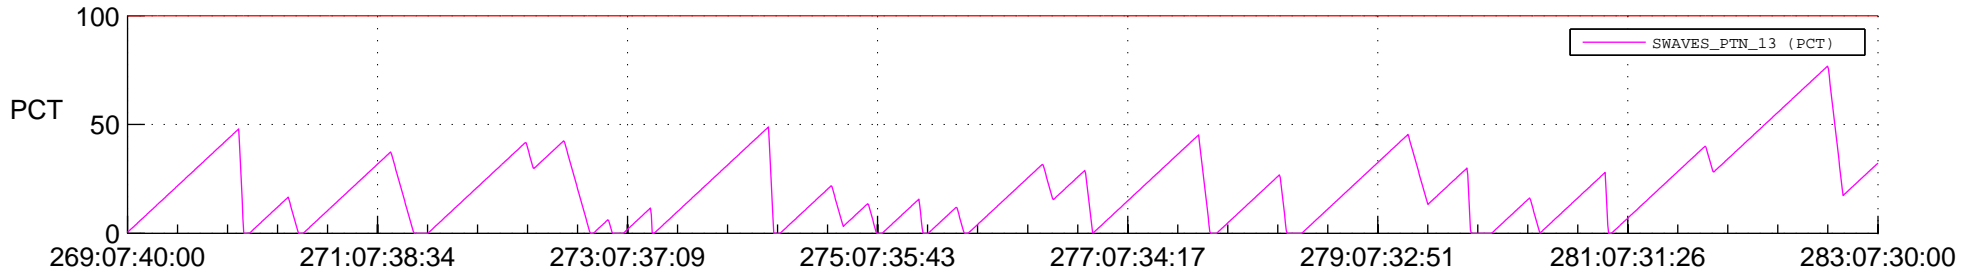

STEREO BEHIND SSR PCT Full Prediction

SWAVES_Percent_Full_Prediction

IMPACT_Percent_Full_Prediction

PLASTIC_Percent_Full_Prediction

Spacecraft_DownLink_Rate

Ground Time (2013:269:07:40:00.000 -2013:283:07:30:00.000)