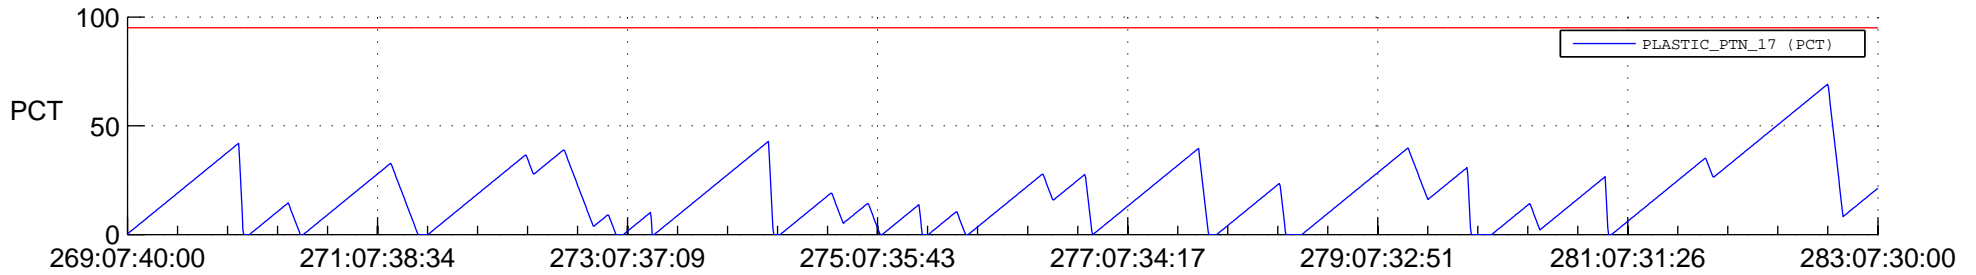

STEREO BEHIND SSR PCT Full Prediction

SWAVES_Percent_Full_Prediction

IMPACT_Percent_Full_Prediction

PLASTIC_Percent_Full_Prediction

Spacecraft_DownLink_Rate

Ground Time (2013:269:07:40:00.000 -2013:283:07:30:00.000)