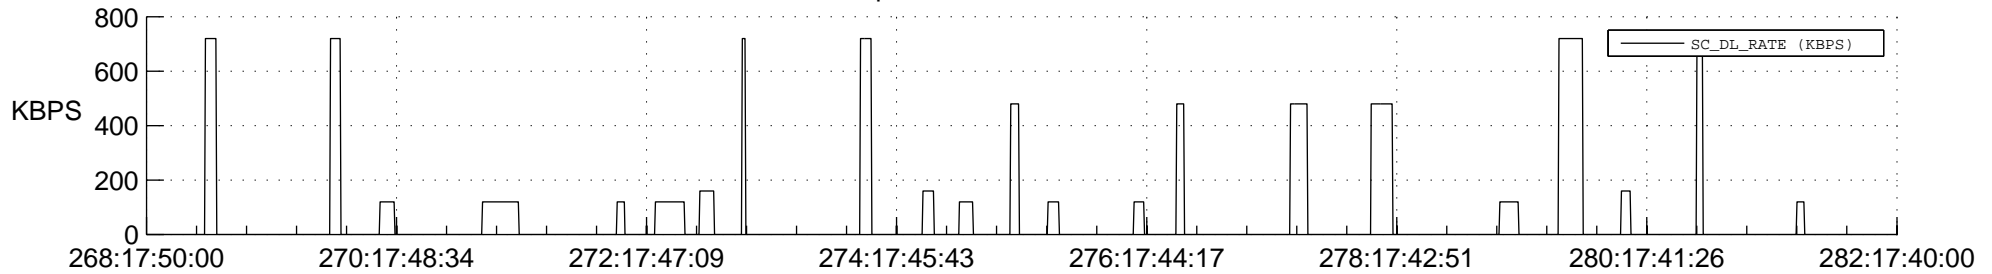

## Spacecraft\_DownLink\_Rate

Ground Time (2013:268:17:50:00.000 -2013:282:17:40:00.000)