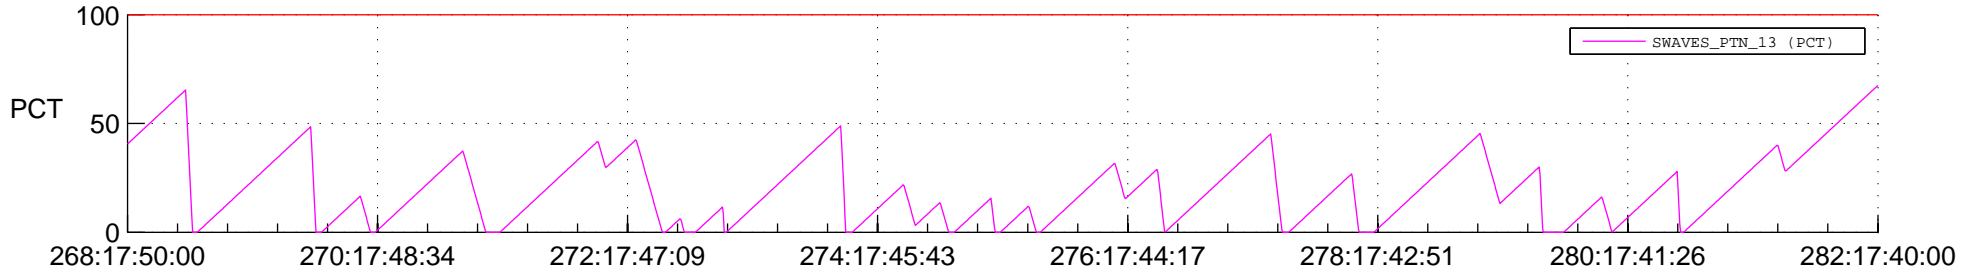

# STEREO BEHIND SSR PCT Full Prediction

## SWAVES\_Percent\_Full\_Prediction

## Spacecraft\_DownLink\_Rate

Ground Time (2013:268:17:50:00.000 -2013:282:17:40:00.000)