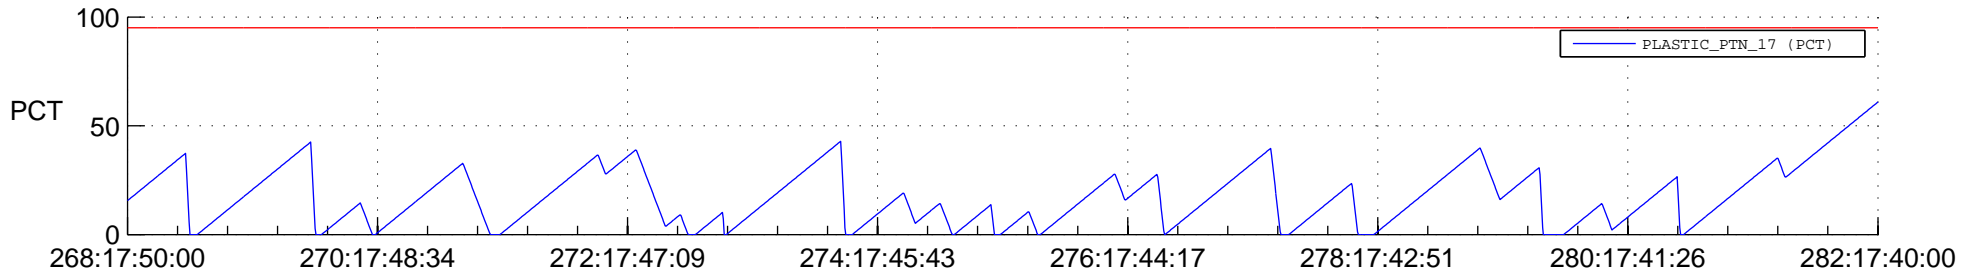

# STEREO BEHIND SSR PCT Full Prediction

## SWAVES\_Percent\_Full\_Prediction

## Spacecraft\_DownLink\_Rate

Ground Time (2013:268:17:50:00.000 -2013:282:17:40:00.000)