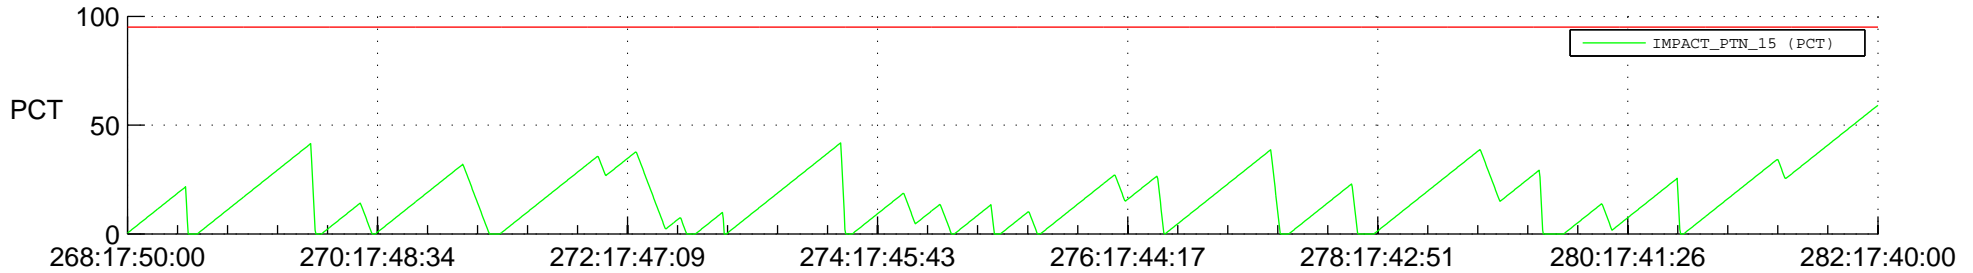

IMPACT_Percent_Full_Prediction