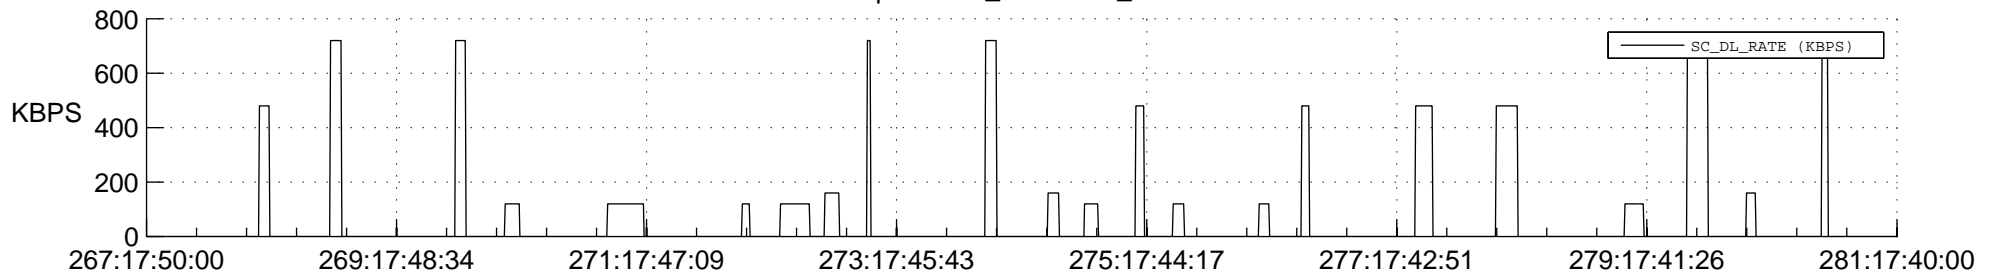

## Spacecraft\_DownLink\_Rate

Ground Time (2013:267:17:50:00.000 -2013:281:17:40:00.000)