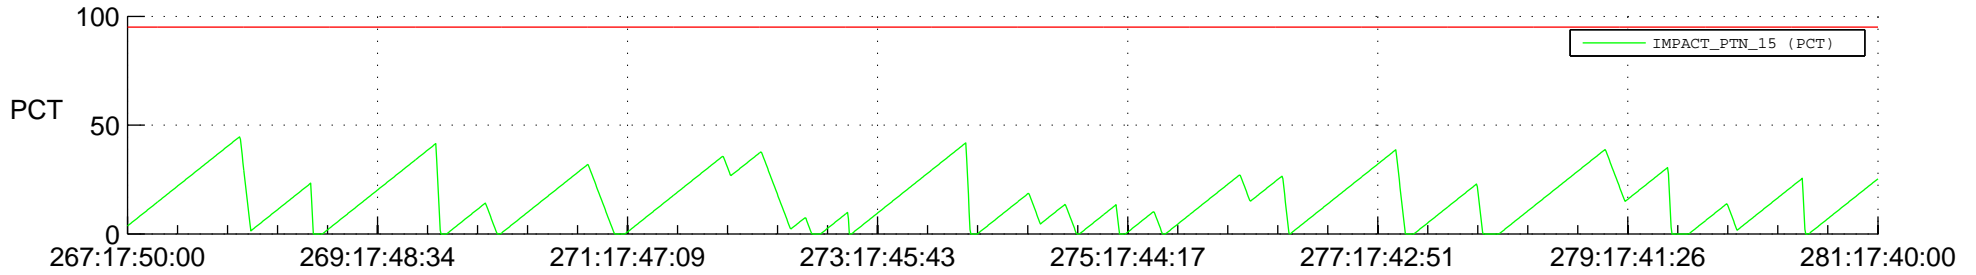

IMPACT_Percent_Full_Prediction