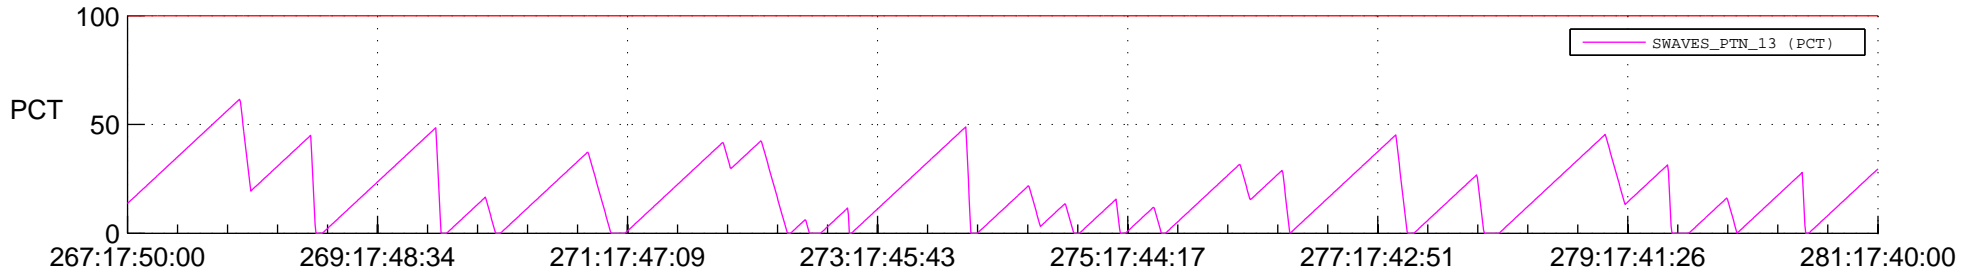

# STEREO BEHIND SSR PCT Full Prediction

## SWAVES\_Percent\_Full\_Prediction

## Spacecraft\_DownLink\_Rate

Ground Time (2013:267:17:50:00.000 -2013:281:17:40:00.000)