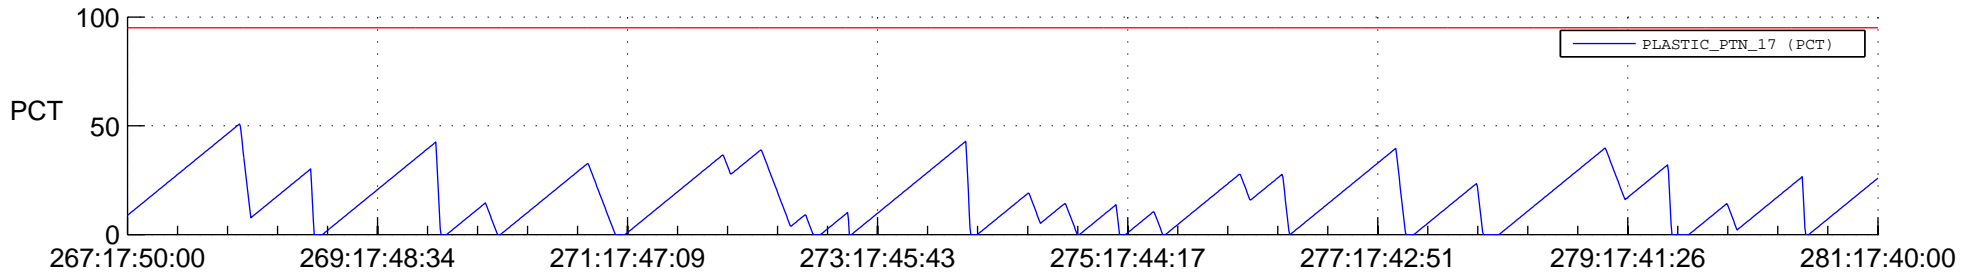

PLASTIC_Percent_Full_Prediction