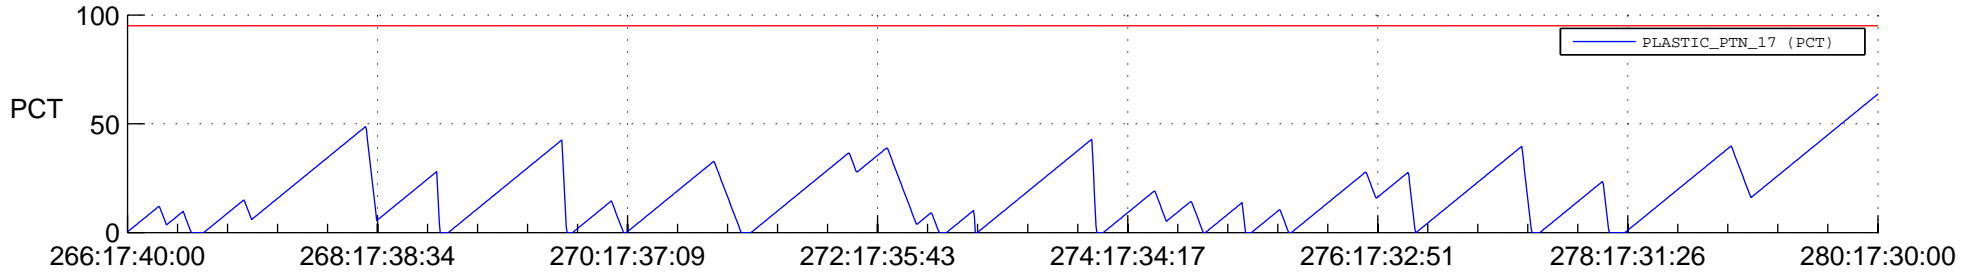

# STEREO BEHIND SSR PCT Full Prediction

## SWAVES\_Percent\_Full\_Prediction

## Spacecraft\_DownLink\_Rate

Ground Time (2013:266:17:40:00.000 -2013:280:17:30:00.000)