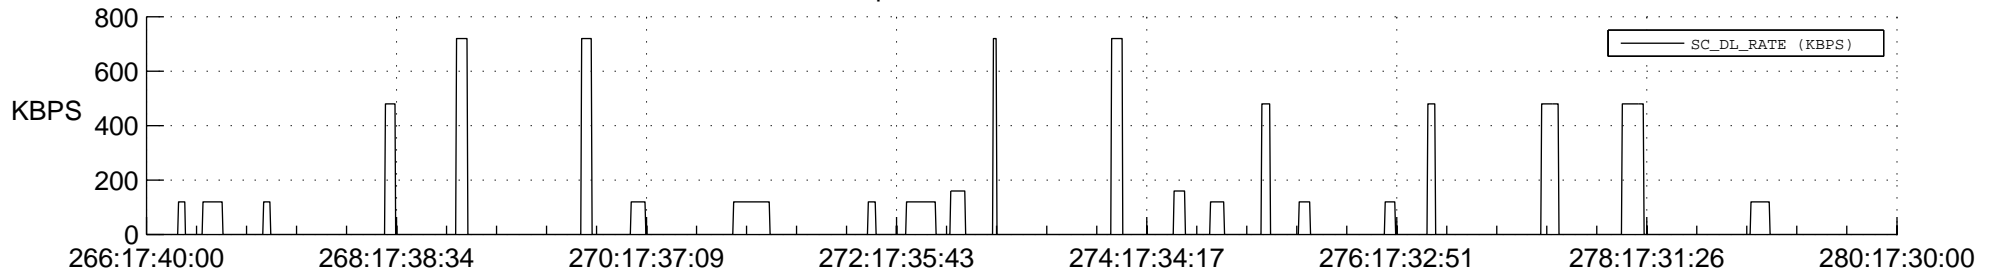

## Spacecraft\_DownLink\_Rate

Ground Time (2013:266:17:40:00.000 -2013:280:17:30:00.000)