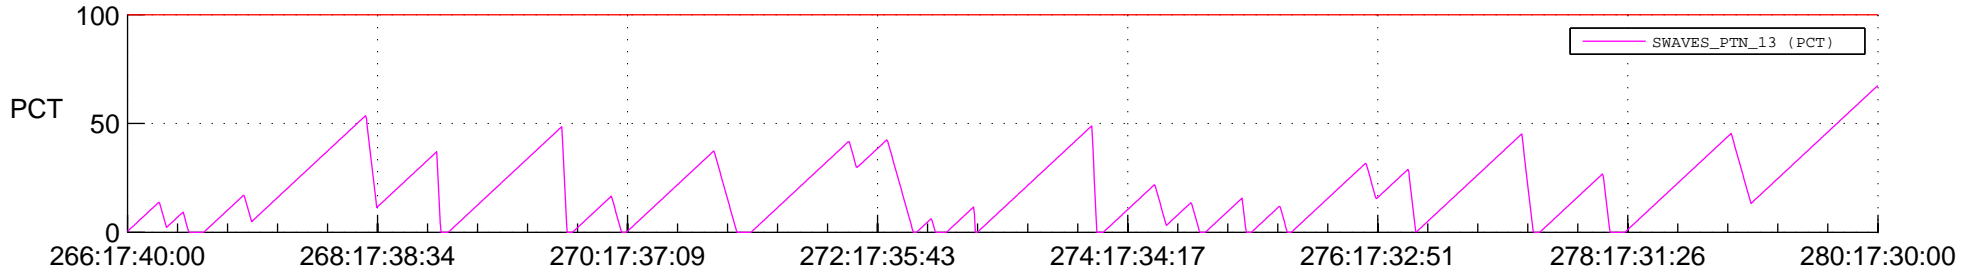

# STEREO BEHIND SSR PCT Full Prediction

## SWAVES\_Percent\_Full\_Prediction

## Spacecraft\_DownLink\_Rate

Ground Time (2013:266:17:40:00.000 -2013:280:17:30:00.000)