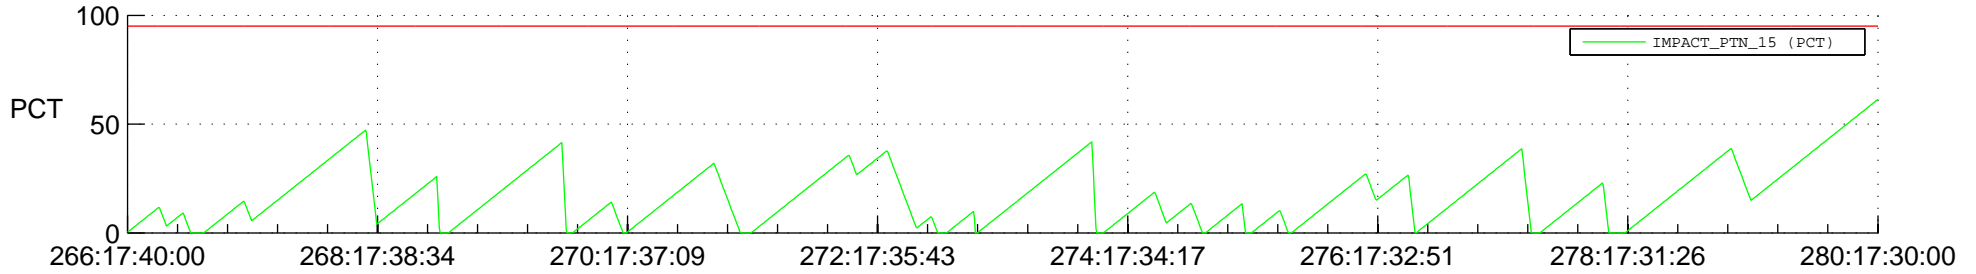

IMPACT_Percent_Full_Prediction