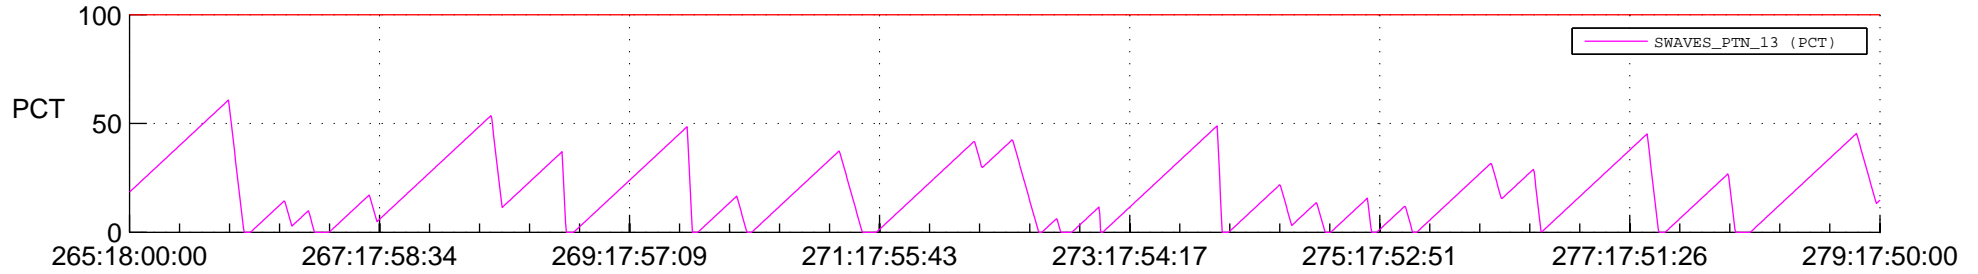

# STEREO BEHIND SSR PCT Full Prediction

## SWAVES\_Percent\_Full\_Prediction

## Spacecraft\_DownLink\_Rate

Ground Time (2013:265:18:00:00.000 -2013:279:17:50:00.000)