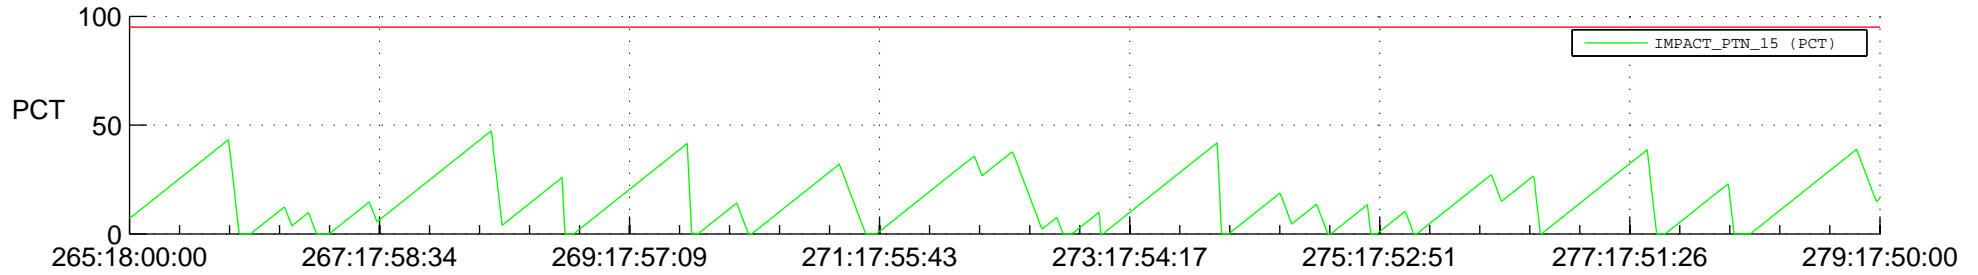

IMPACT_Percent_Full_Prediction