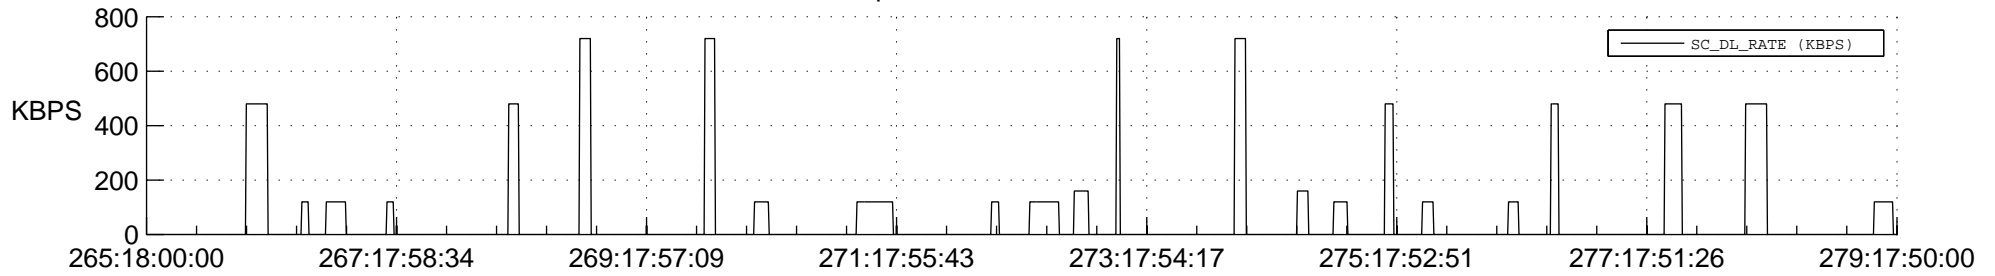

## Spacecraft\_DownLink\_Rate

Ground Time (2013:265:18:00:00.000 -2013:279:17:50:00.000)