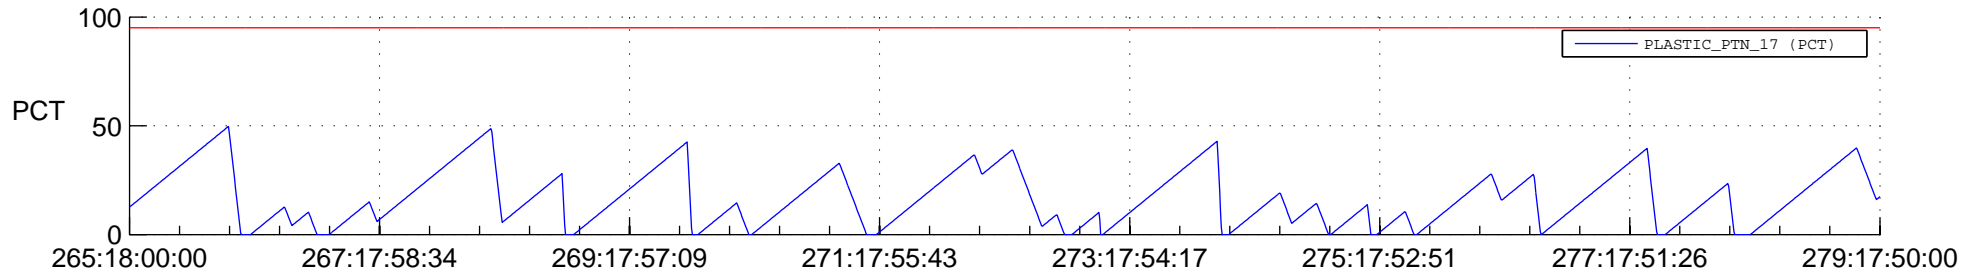

PLASTIC_Percent_Full_Prediction