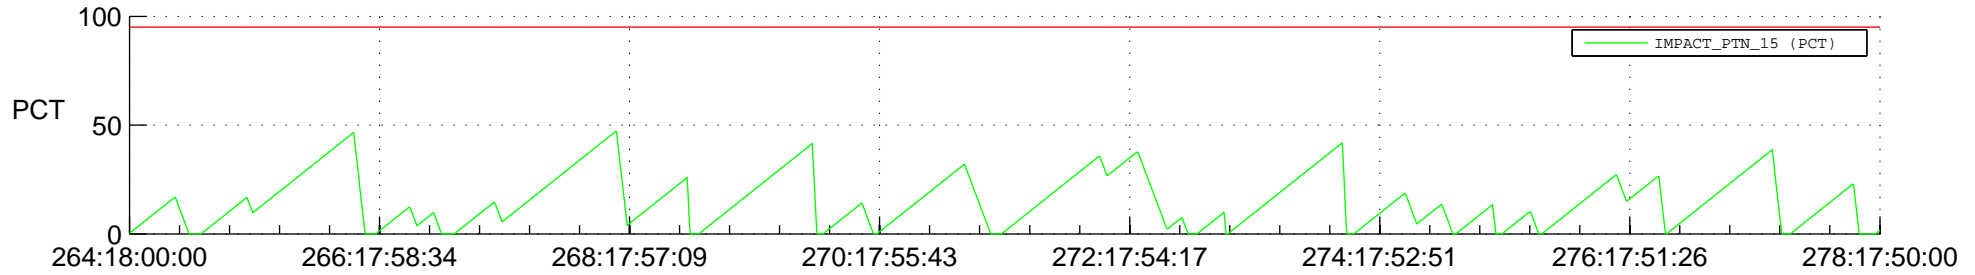

IMPACT_Percent_Full_Prediction