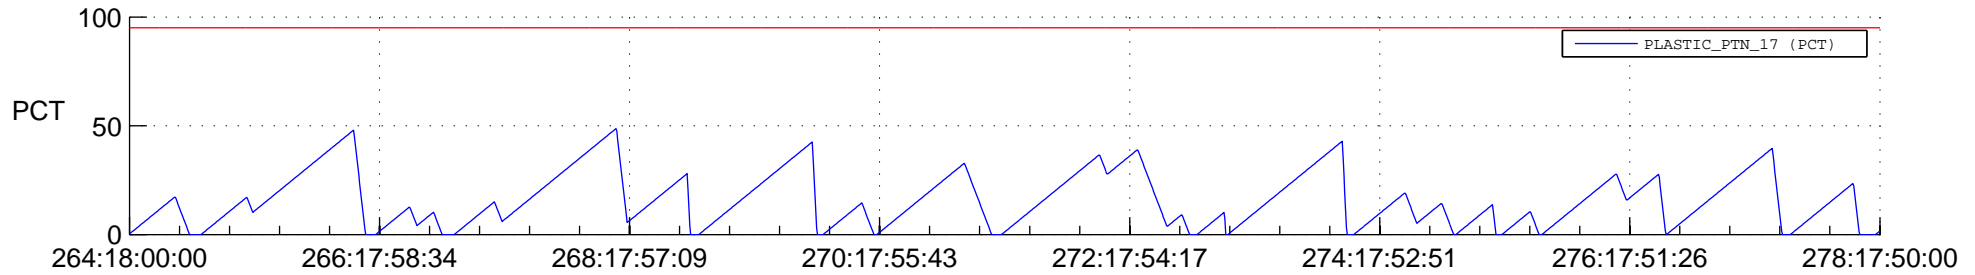

# STEREO BEHIND SSR PCT Full Prediction

## SWAVES\_Percent\_Full\_Prediction

## Spacecraft\_DownLink\_Rate

Ground Time (2013:264:18:00:00.000 -2013:278:17:50:00.000)