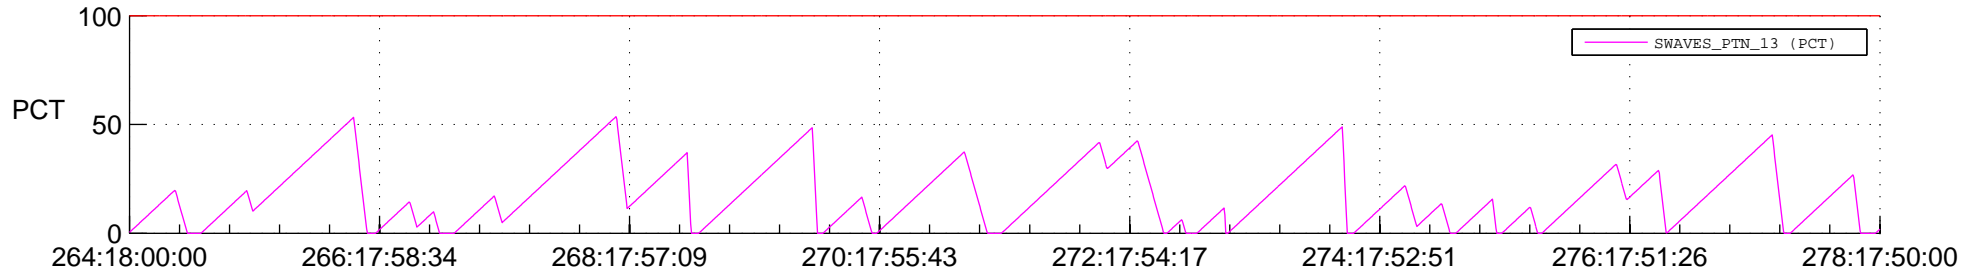

# STEREO BEHIND SSR PCT Full Prediction

## SWAVES\_Percent\_Full\_Prediction

## Spacecraft\_DownLink\_Rate

Ground Time (2013:264:18:00:00.000 -2013:278:17:50:00.000)