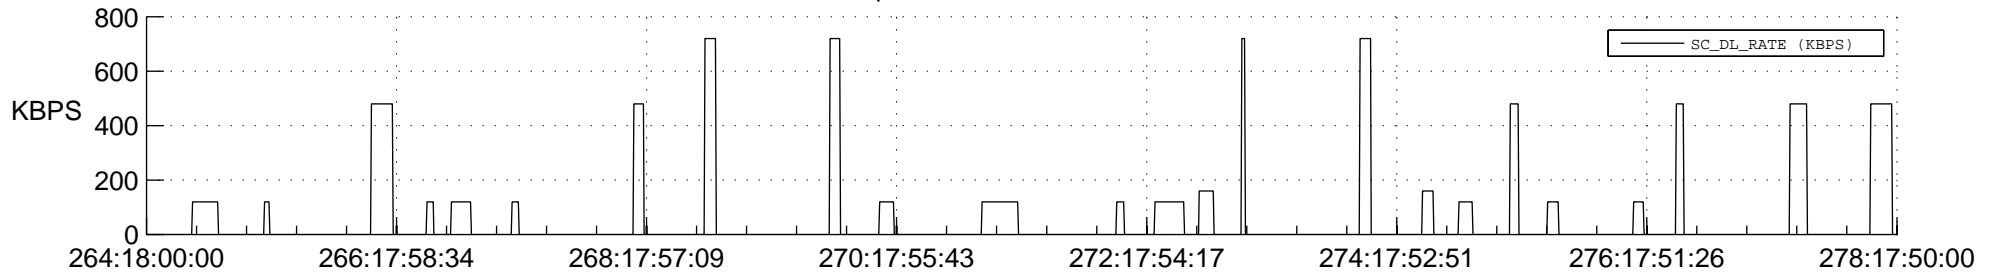

## Spacecraft\_DownLink\_Rate

Ground Time (2013:264:18:00:00.000 -2013:278:17:50:00.000)