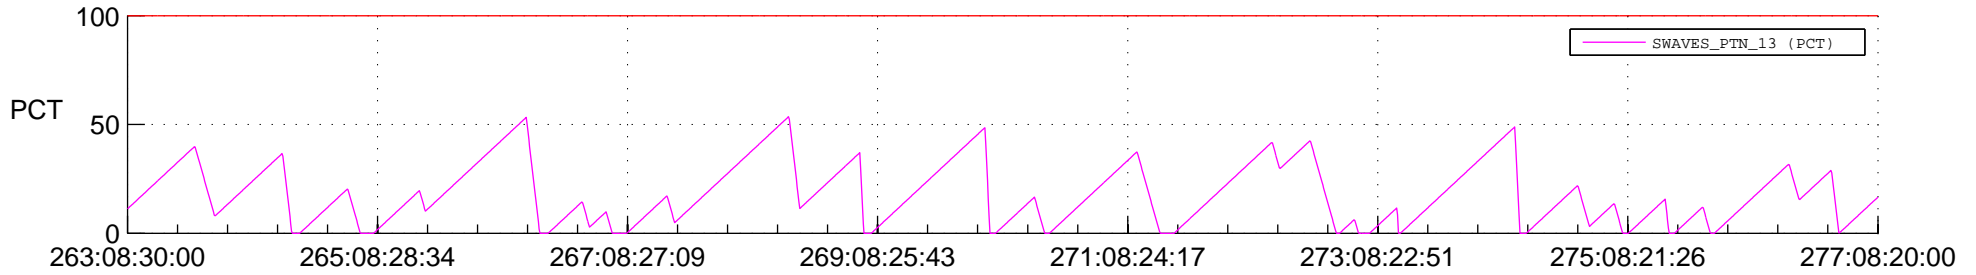

# STEREO BEHIND SSR PCT Full Prediction

## SWAVES\_Percent\_Full\_Prediction

## Spacecraft\_DownLink\_Rate

Ground Time (2013:263:08:30:00.000 -2013:277:08:20:00.000)