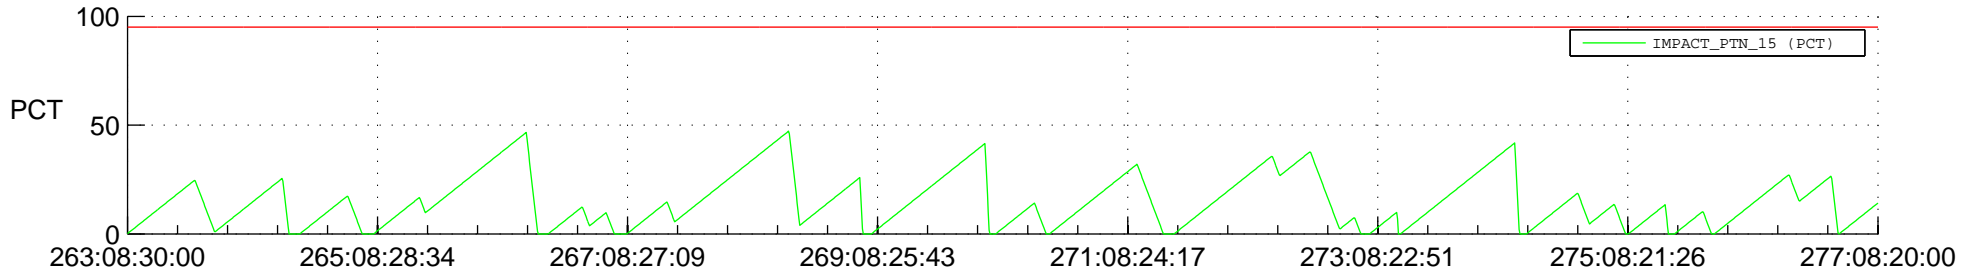

IMPACT_Percent_Full_Prediction