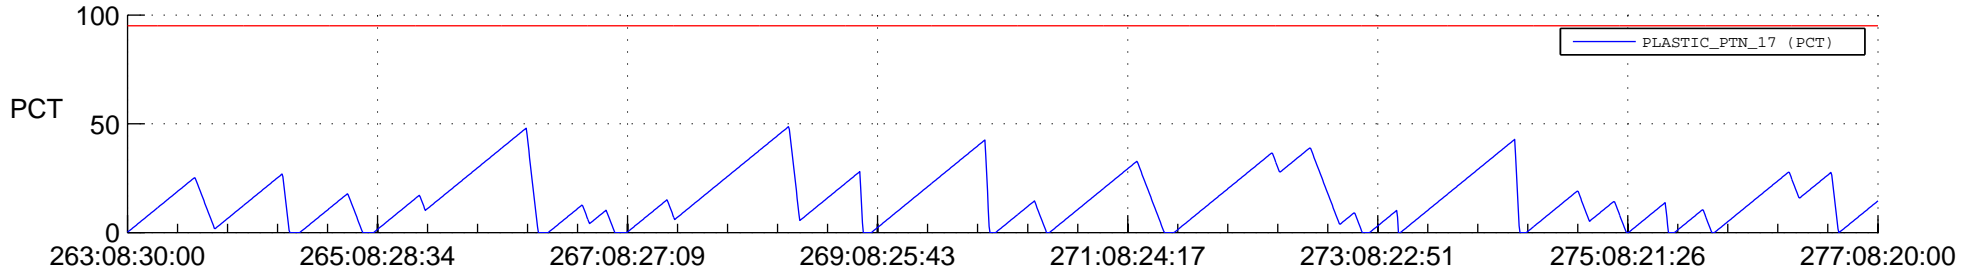

# STEREO BEHIND SSR PCT Full Prediction

## SWAVES\_Percent\_Full\_Prediction

## Spacecraft\_DownLink\_Rate

Ground Time (2013:263:08:30:00.000 -2013:277:08:20:00.000)