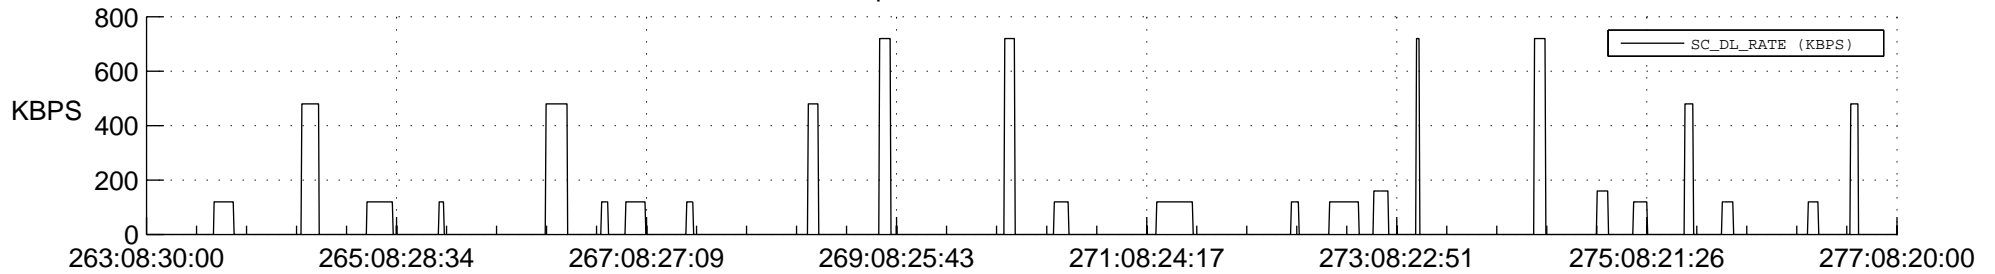

## Spacecraft\_DownLink\_Rate

Ground Time (2013:263:08:30:00.000 -2013:277:08:20:00.000)