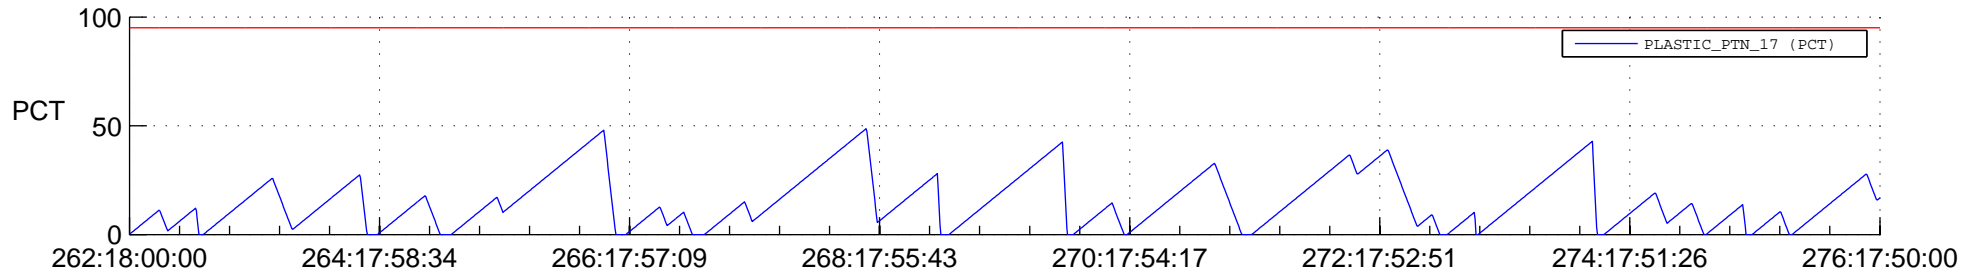

STEREO BEHIND SSR PCT Full Prediction

SWAVES_Percent_Full_Prediction

IMPACT_Percent_Full_Prediction

PLASTIC_Percent_Full_Prediction

Spacecraft_DownLink_Rate