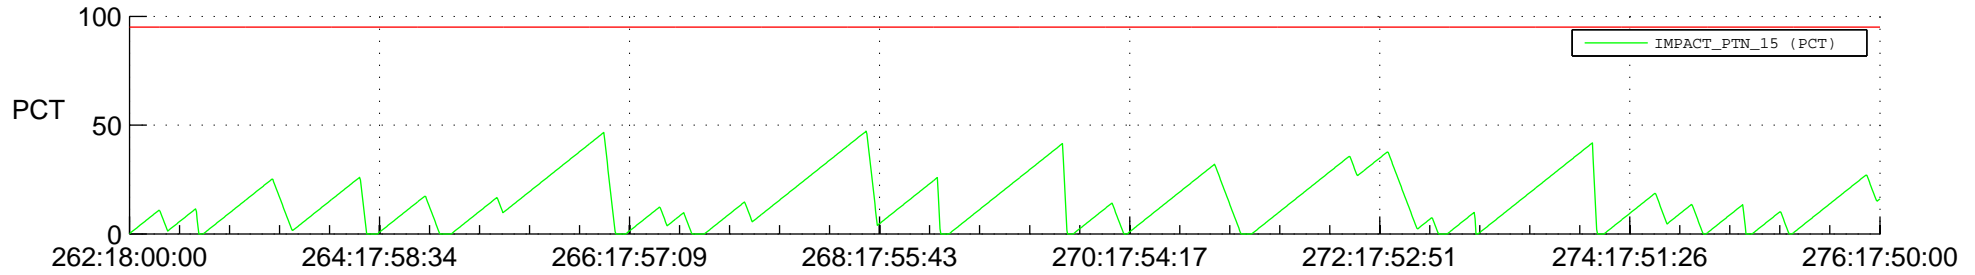

STEREO BEHIND SSR PCT Full Prediction

SWAVES_Percent_Full_Prediction

IMPACT_Percent_Full_Prediction

PLASTIC_Percent_Full_Prediction

Spacecraft_DownLink_Rate