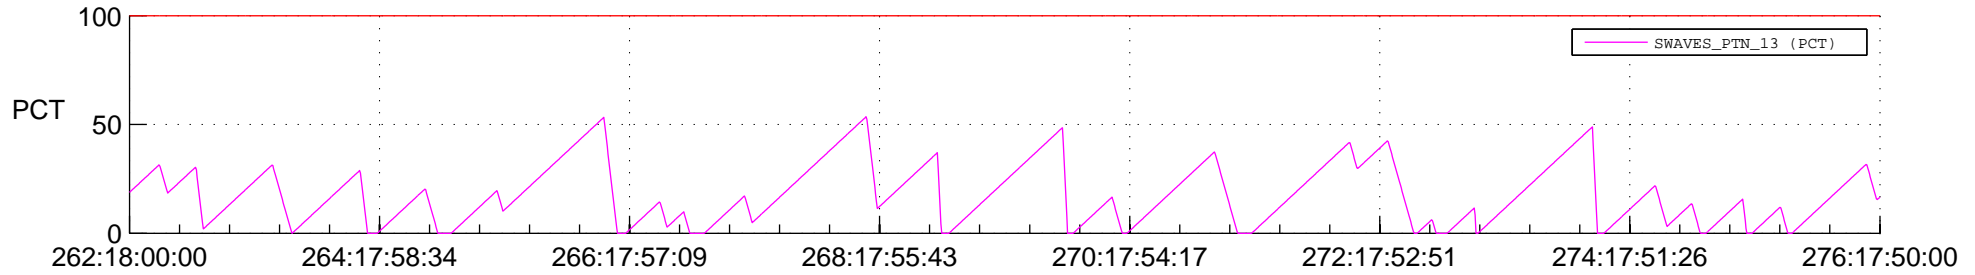

STEREO BEHIND SSR PCT Full Prediction

SWAVES_Percent_Full_Prediction

IMPACT_Percent_Full_Prediction

PLASTIC_Percent_Full_Prediction

Spacecraft_DownLink_Rate