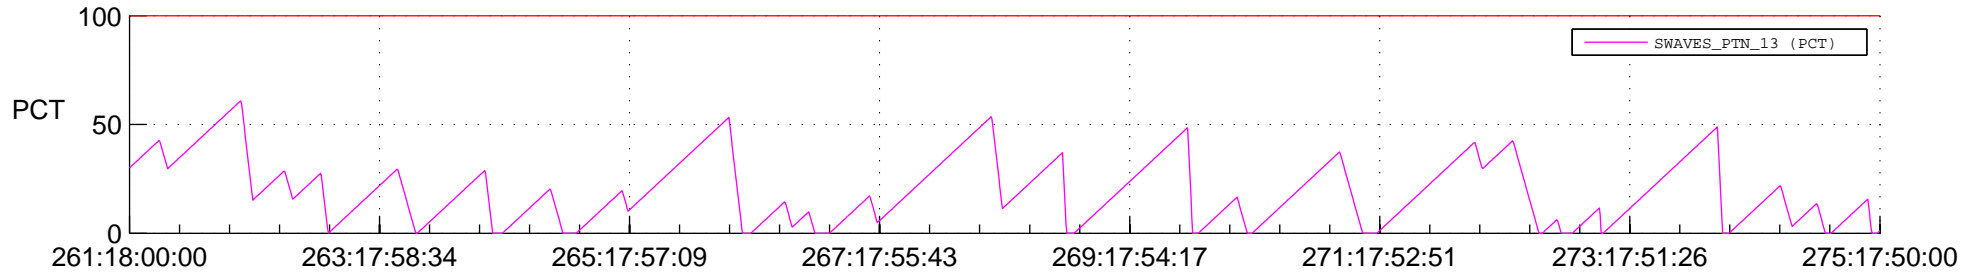

# STEREO BEHIND SSR PCT Full Prediction

## SWAVES\_Percent\_Full\_Prediction

## Spacecraft\_DownLink\_Rate

Ground Time (2013:261:18:00:00.000 -2013:275:17:50:00.000)