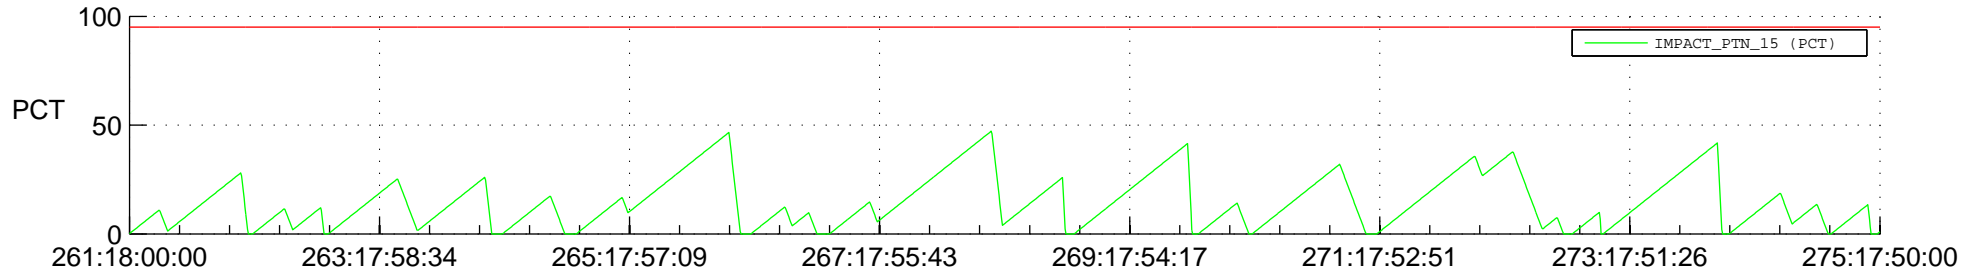

IMPACT_Percent_Full_Prediction