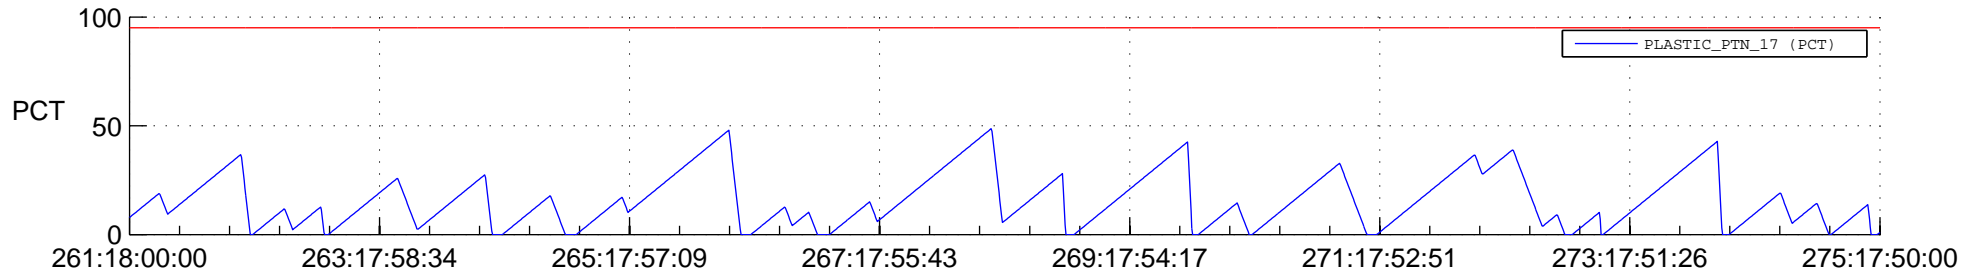

# STEREO BEHIND SSR PCT Full Prediction

## SWAVES\_Percent\_Full\_Prediction

## Spacecraft\_DownLink\_Rate

Ground Time (2013:261:18:00:00.000 -2013:275:17:50:00.000)