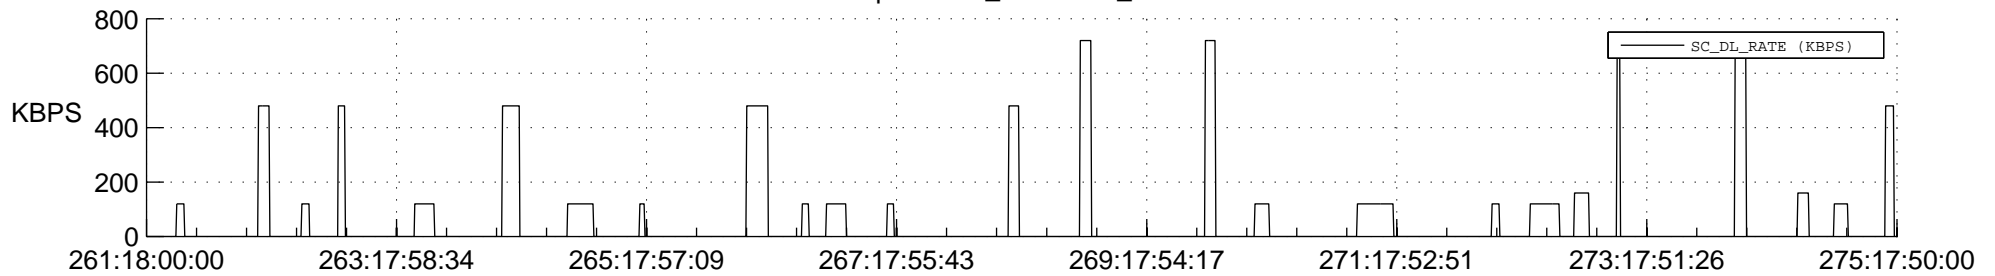

## Spacecraft\_DownLink\_Rate

Ground Time (2013:261:18:00:00.000 -2013:275:17:50:00.000)