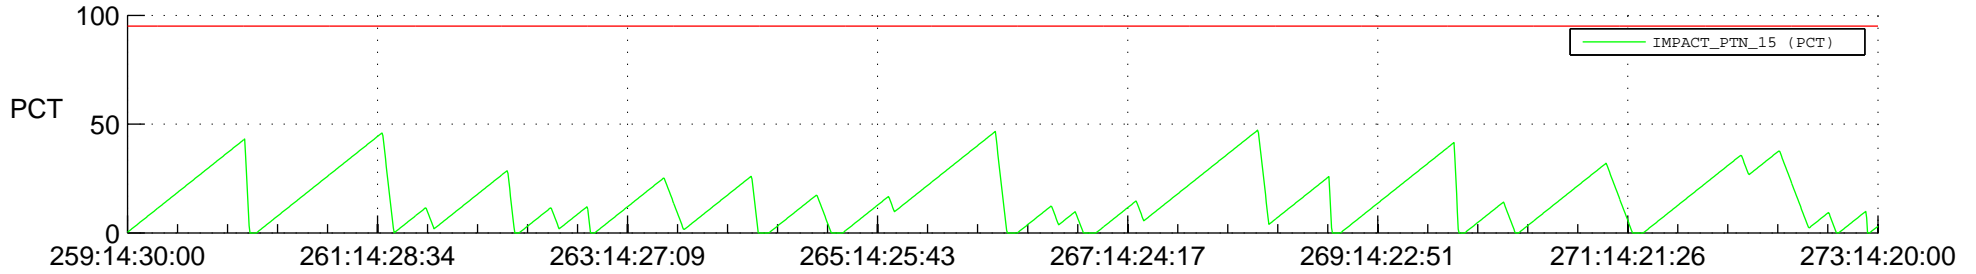

STEREO BEHIND SSR PCT Full Prediction

SWAVES_Percent_Full_Prediction

IMPACT_Percent_Full_Prediction

PLASTIC_Percent_Full_Prediction

Spacecraft_DownLink_Rate

Ground Time (2013:259:14:30:00.000 -2013:273:14:20:00.000)