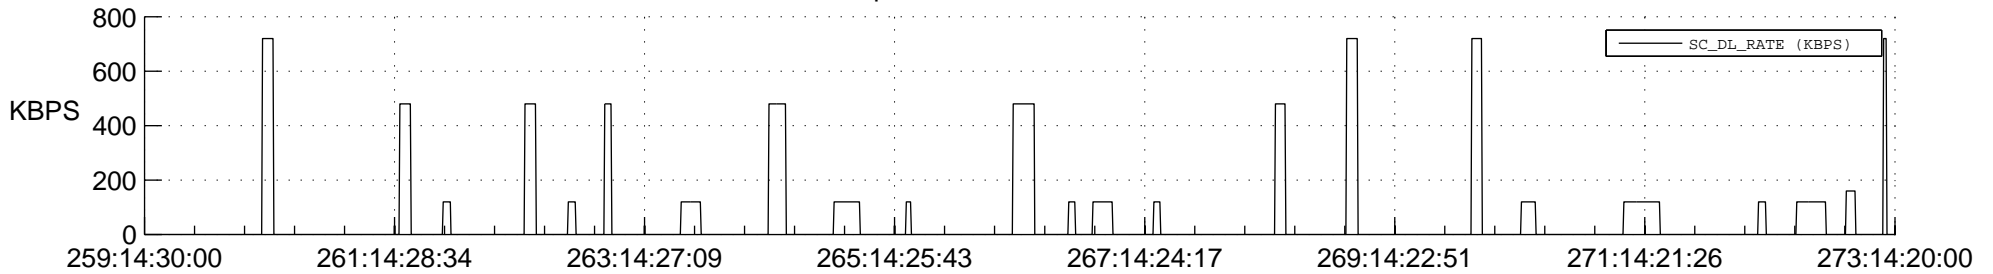

STEREO BEHIND SSR PCT Full Prediction

SWAVES_Percent_Full_Prediction

IMPACT_Percent_Full_Prediction

PLASTIC_Percent_Full_Prediction

Spacecraft_DownLink_Rate

Ground Time (2013:259:14:30:00.000 -2013:273:14:20:00.000)