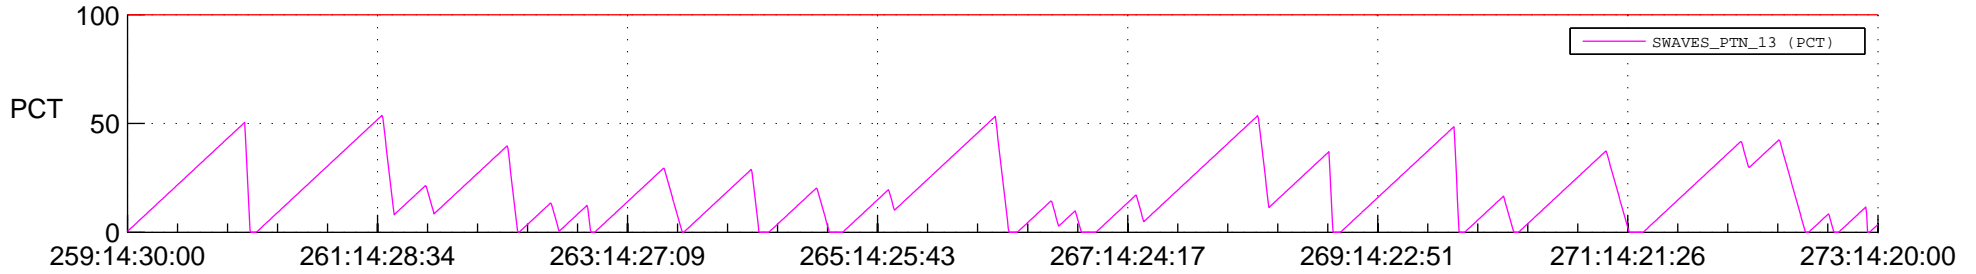

STEREO BEHIND SSR PCT Full Prediction

SWAVES_Percent_Full_Prediction

IMPACT_Percent_Full_Prediction

PLASTIC_Percent_Full_Prediction

Spacecraft_DownLink_Rate

Ground Time (2013:259:14:30:00.000 -2013:273:14:20:00.000)