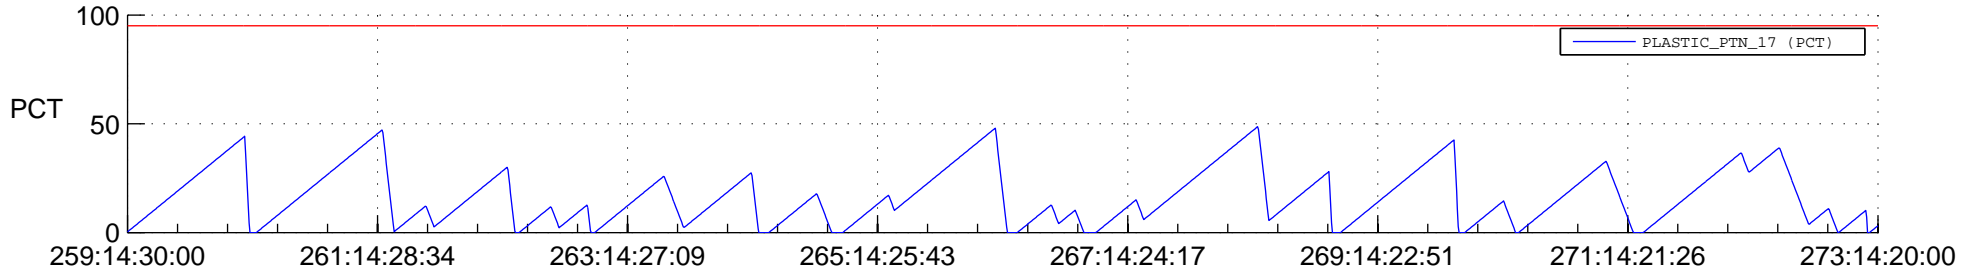

STEREO BEHIND SSR PCT Full Prediction

SWAVES_Percent_Full_Prediction

IMPACT_Percent_Full_Prediction

PLASTIC_Percent_Full_Prediction

Spacecraft_DownLink_Rate

Ground Time (2013:259:14:30:00.000 -2013:273:14:20:00.000)