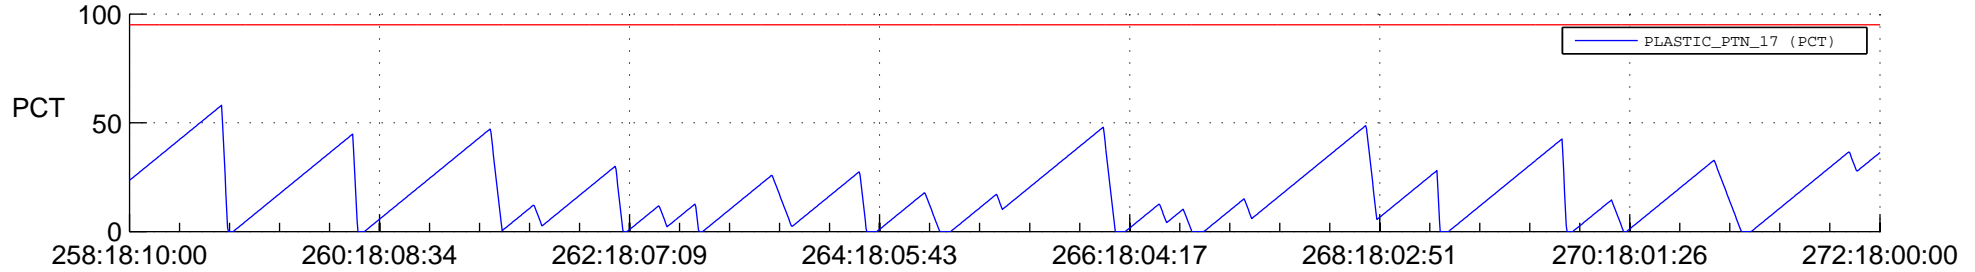

STEREO BEHIND SSR PCT Full Prediction

SWAVES_Percent_Full_Prediction

IMPACT_Percent_Full_Prediction

PLASTIC_Percent_Full_Prediction

Spacecraft_DownLink_Rate

Ground Time (2013:258:18:10:00.000 -2013:272:18:00:00.000)