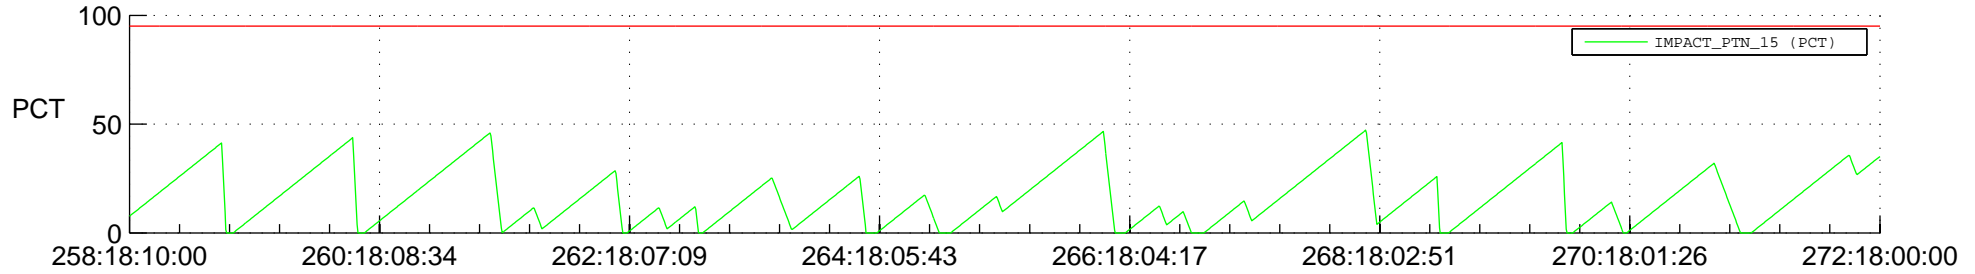

STEREO BEHIND SSR PCT Full Prediction

SWAVES_Percent_Full_Prediction

IMPACT_Percent_Full_Prediction

PLASTIC_Percent_Full_Prediction

Spacecraft_DownLink_Rate

Ground Time (2013:258:18:10:00.000 -2013:272:18:00:00.000)