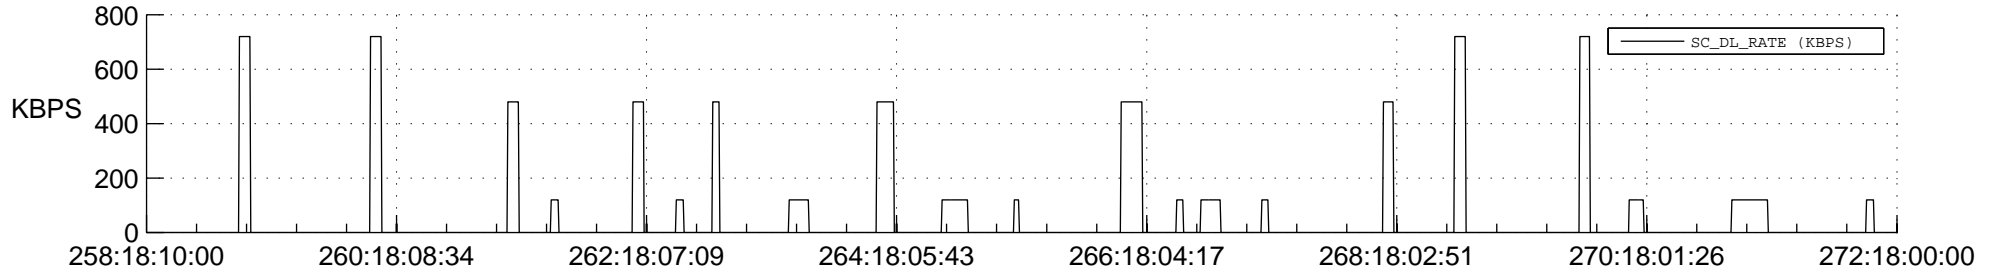

STEREO BEHIND SSR PCT Full Prediction

SWAVES_Percent_Full_Prediction

IMPACT_Percent_Full_Prediction

PLASTIC_Percent_Full_Prediction

Spacecraft_DownLink_Rate

Ground Time (2013:258:18:10:00.000 -2013:272:18:00:00.000)