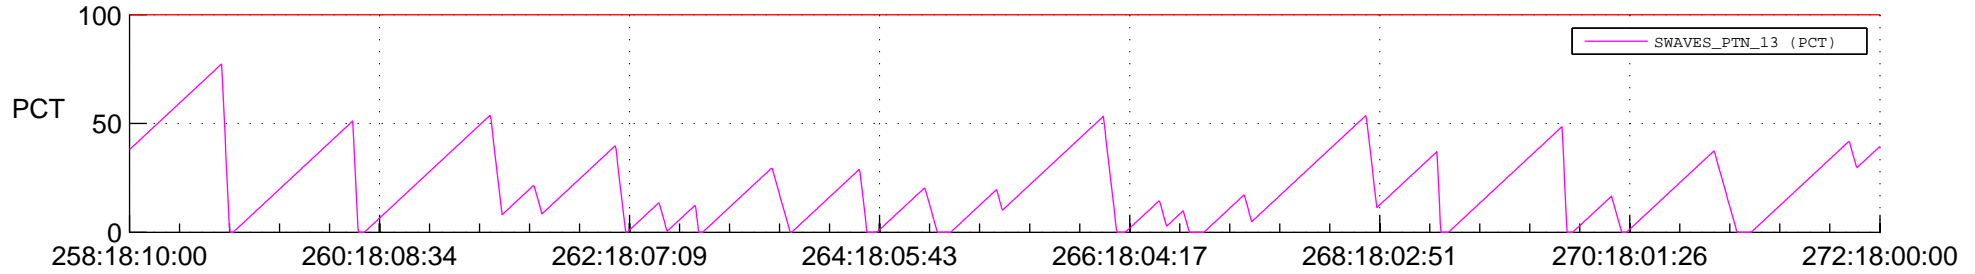

STEREO BEHIND SSR PCT Full Prediction

SWAVES_Percent_Full_Prediction

IMPACT_Percent_Full_Prediction

PLASTIC_Percent_Full_Prediction

Spacecraft_DownLink_Rate

Ground Time (2013:258:18:10:00.000 -2013:272:18:00:00.000)