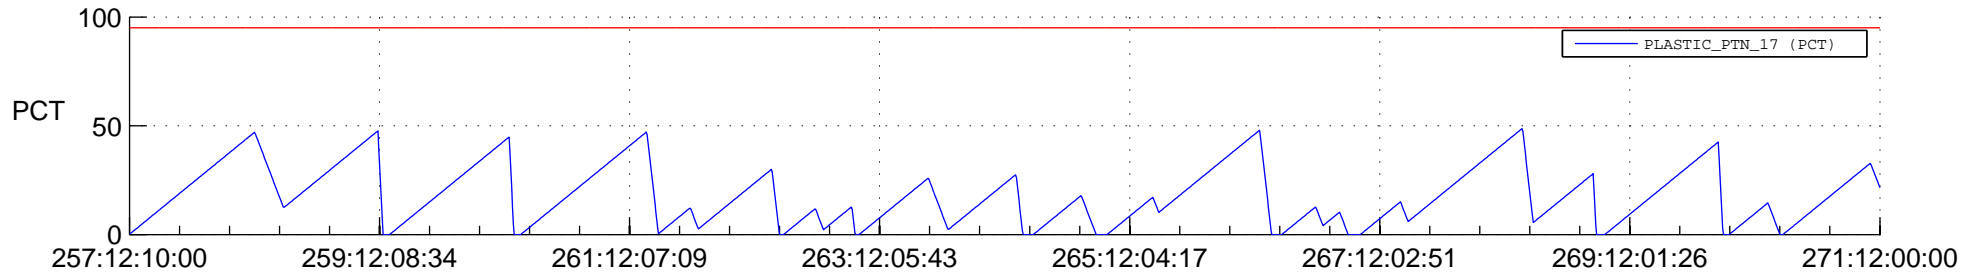

PLASTIC_Percent_Full_Prediction