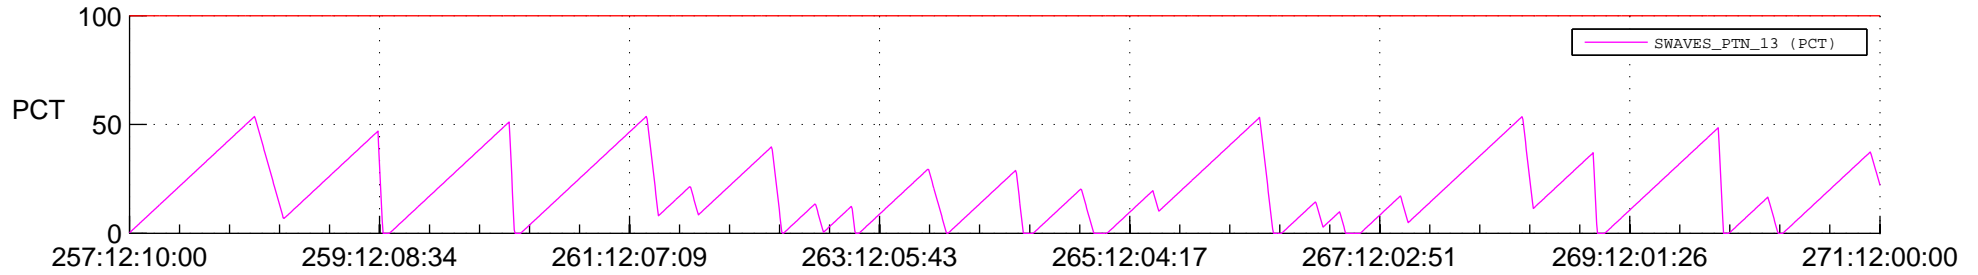

# STEREO BEHIND SSR PCT Full Prediction

## SWAVES\_Percent\_Full\_Prediction