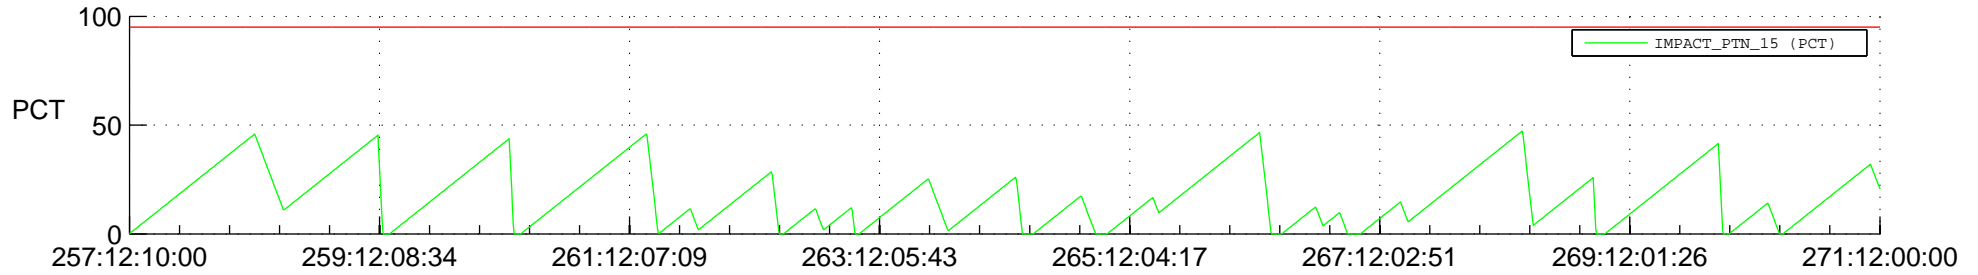

IMPACT_Percent_Full_Prediction