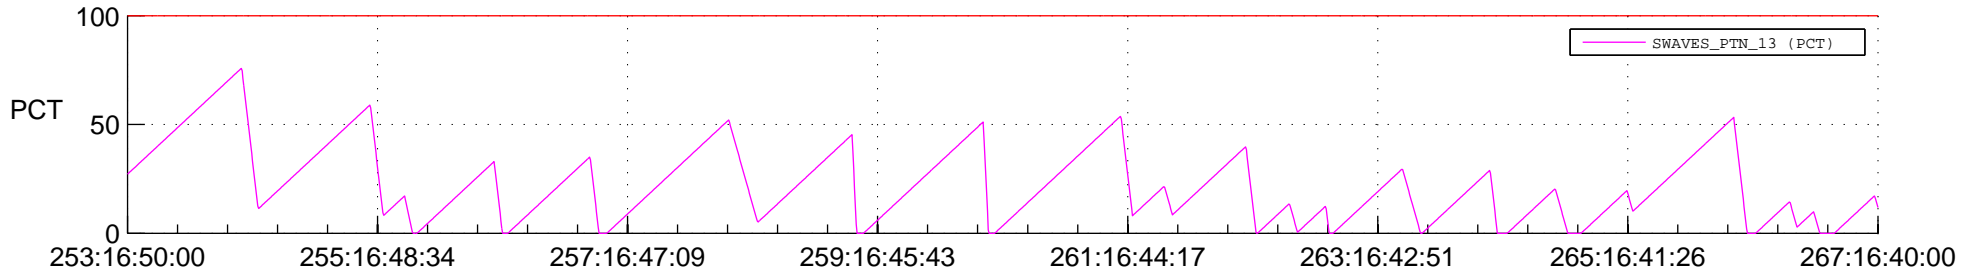

# STEREO BEHIND SSR PCT Full Prediction

## SWAVES\_Percent\_Full\_Prediction

## Spacecraft\_DownLink\_Rate

Ground Time (2013:253:16:50:00.000 -2013:267:16:40:00.000)