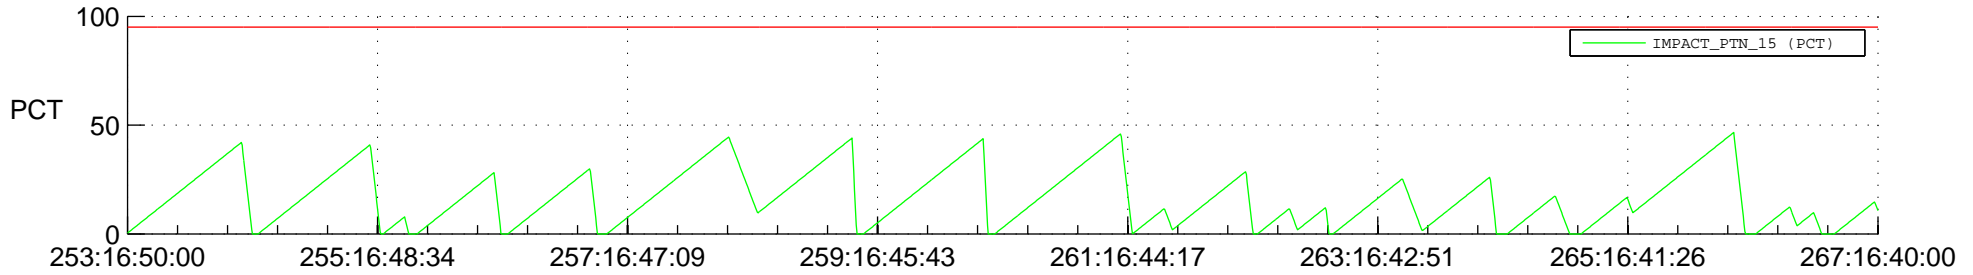

IMPACT_Percent_Full_Prediction