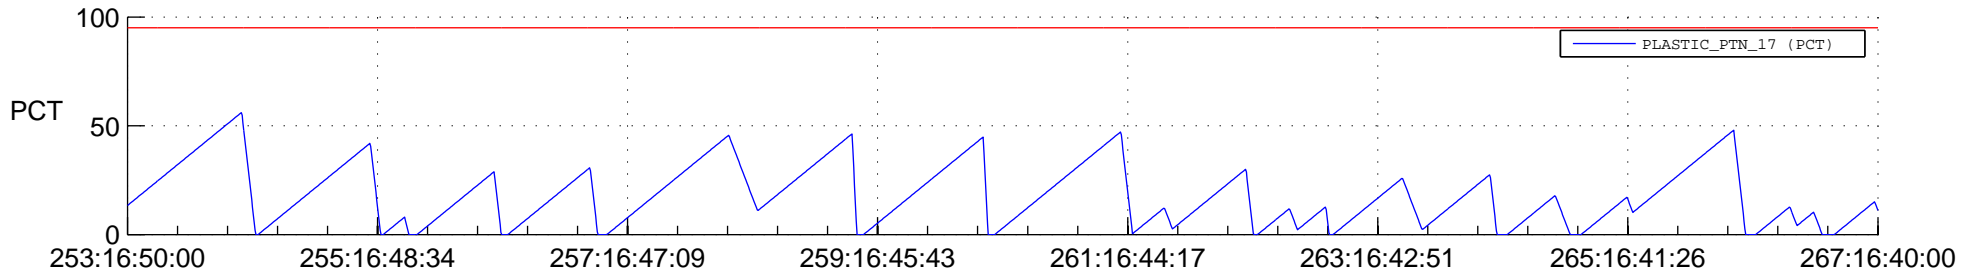

# STEREO BEHIND SSR PCT Full Prediction

## SWAVES\_Percent\_Full\_Prediction

## Spacecraft\_DownLink\_Rate

Ground Time (2013:253:16:50:00.000 -2013:267:16:40:00.000)