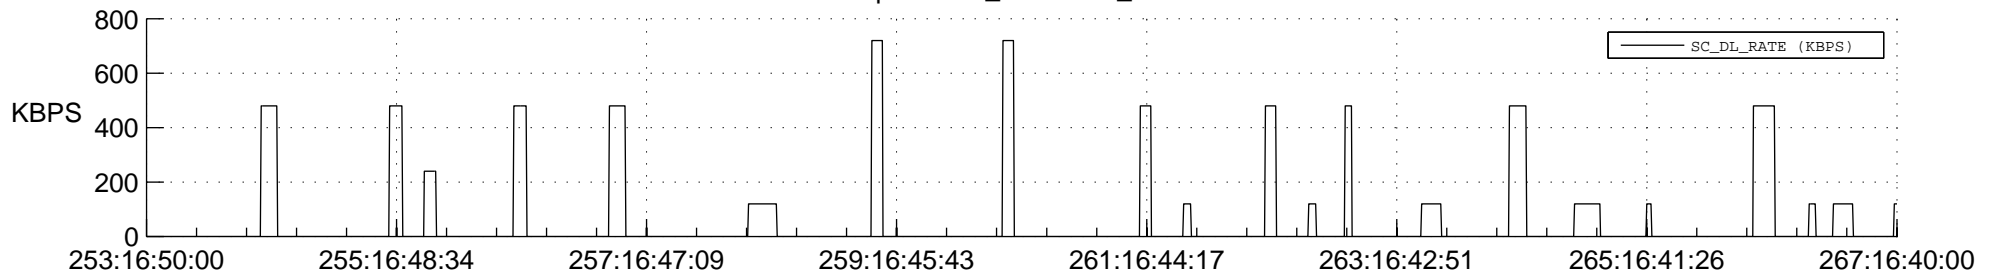

## Spacecraft\_DownLink\_Rate

Ground Time (2013:253:16:50:00.000 -2013:267:16:40:00.000)