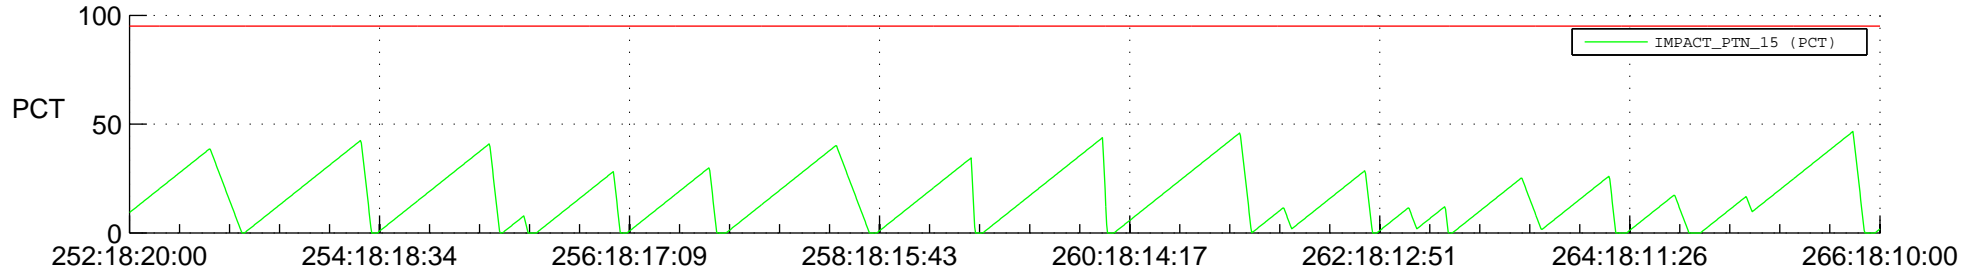

IMPACT_Percent_Full_Prediction