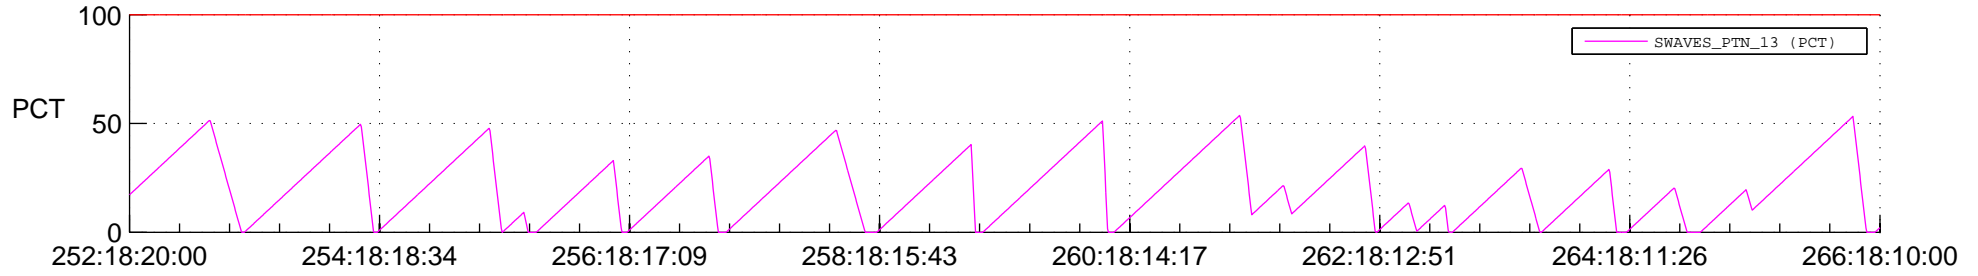

# STEREO BEHIND SSR PCT Full Prediction

## SWAVES\_Percent\_Full\_Prediction

## Spacecraft\_DownLink\_Rate

Ground Time (2013:252:18:20:00.000 -2013:266:18:10:00.000)