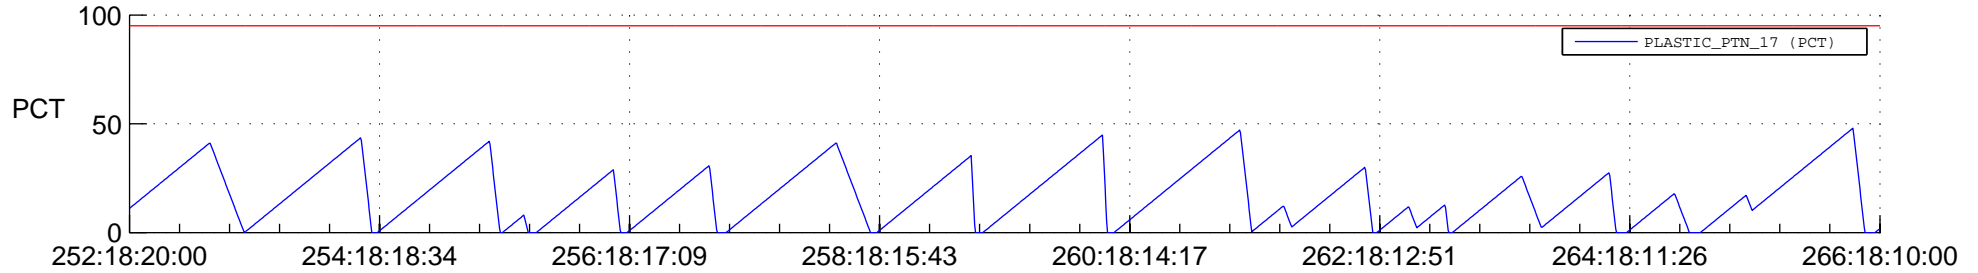

# STEREO BEHIND SSR PCT Full Prediction

## SWAVES\_Percent\_Full\_Prediction

## Spacecraft\_DownLink\_Rate

Ground Time (2013:252:18:20:00.000 -2013:266:18:10:00.000)