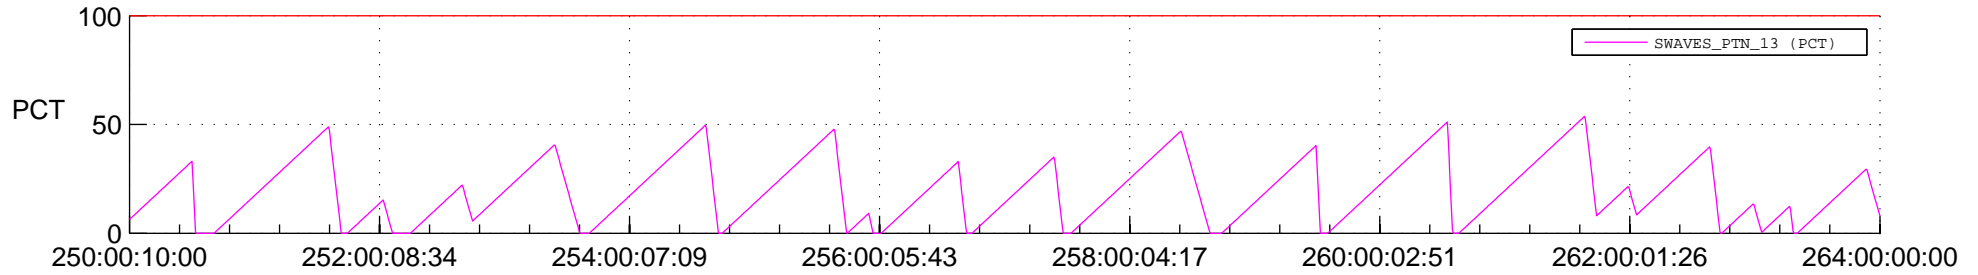

# STEREO BEHIND SSR PCT Full Prediction

## SWAVES\_Percent\_Full\_Prediction

## Spacecraft\_DownLink\_Rate

Ground Time (2013:250:00:10:00.000 -2013:264:00:00:00.000)