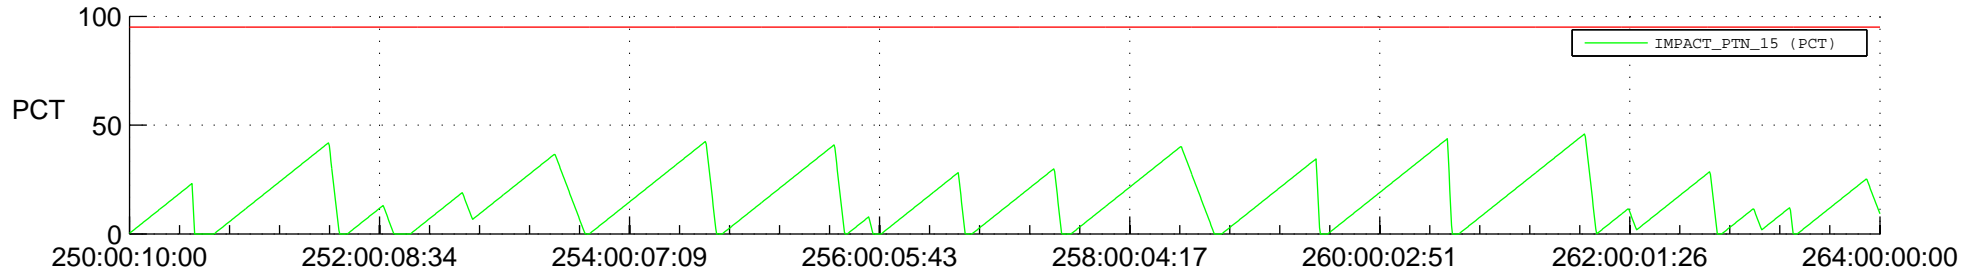

IMPACT_Percent_Full_Prediction