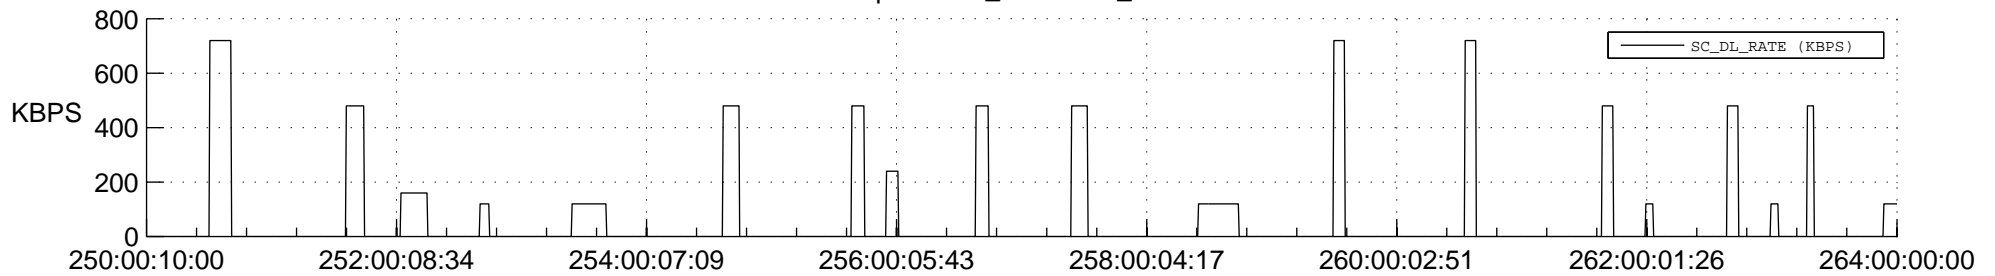

## SWAVES\_Percent\_Full\_Prediction

## Spacecraft\_DownLink\_Rate

Ground Time (2013:250:00:10:00.000 -2013:264:00:00:00.000)