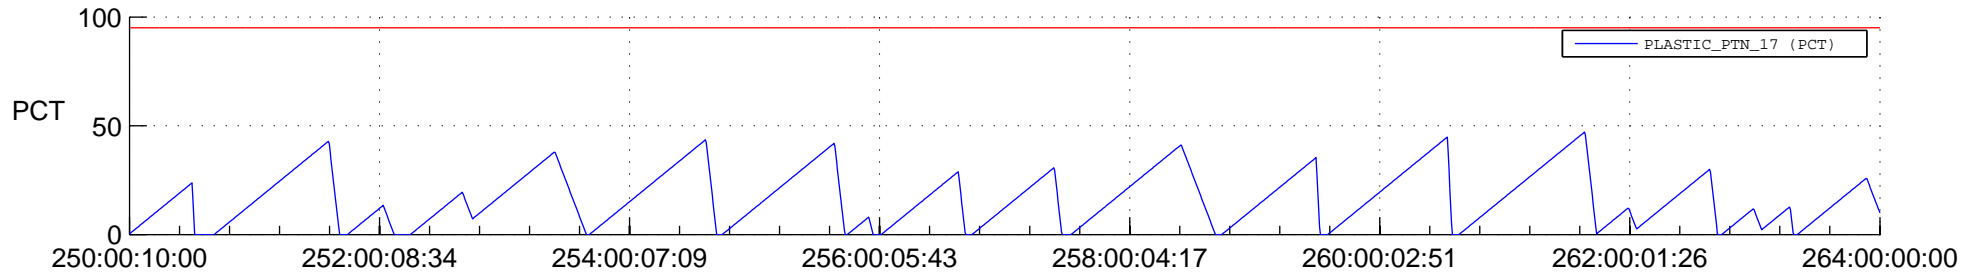

# STEREO BEHIND SSR PCT Full Prediction

## SWAVES\_Percent\_Full\_Prediction

## Spacecraft\_DownLink\_Rate

Ground Time (2013:250:00:10:00.000 -2013:264:00:00:00.000)