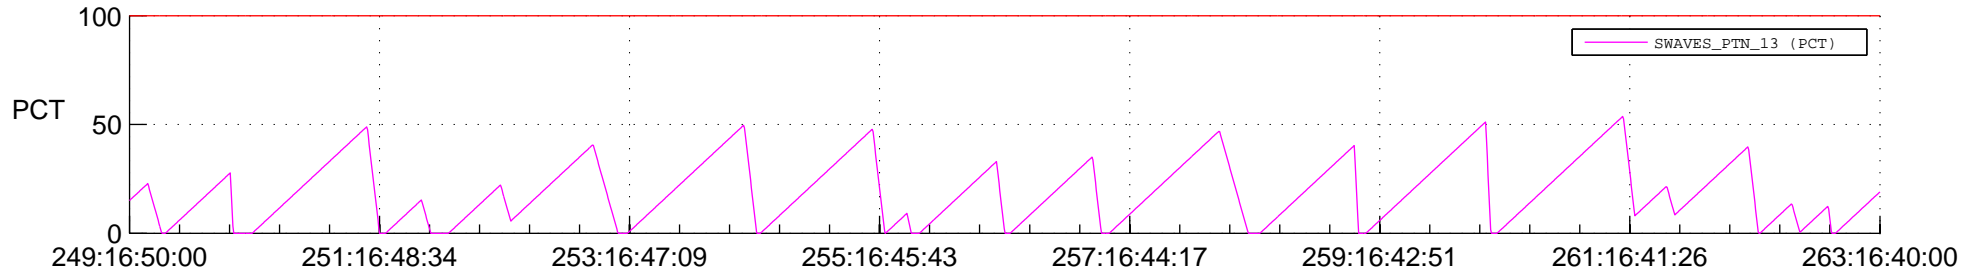

STEREO BEHIND SSR PCT Full Prediction

SWAVES_Percent_Full_Prediction

IMPACT_Percent_Full_Prediction

PLASTIC_Percent_Full_Prediction

Spacecraft_DownLink_Rate

Ground Time (2013:249:16:50:00.000 -2013:263:16:40:00.000)