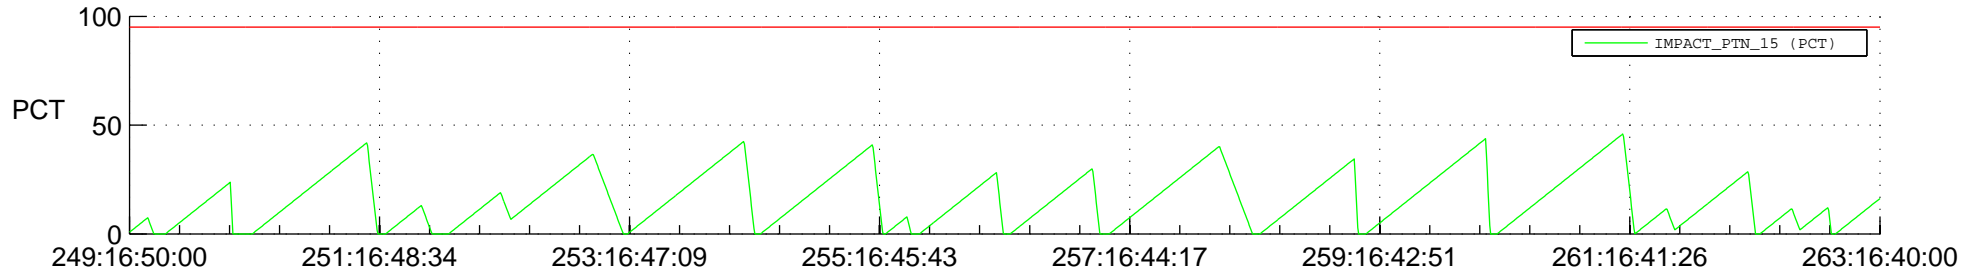

STEREO BEHIND SSR PCT Full Prediction

SWAVES_Percent_Full_Prediction

IMPACT_Percent_Full_Prediction

PLASTIC_Percent_Full_Prediction

Spacecraft_DownLink_Rate

Ground Time (2013:249:16:50:00.000 -2013:263:16:40:00.000)