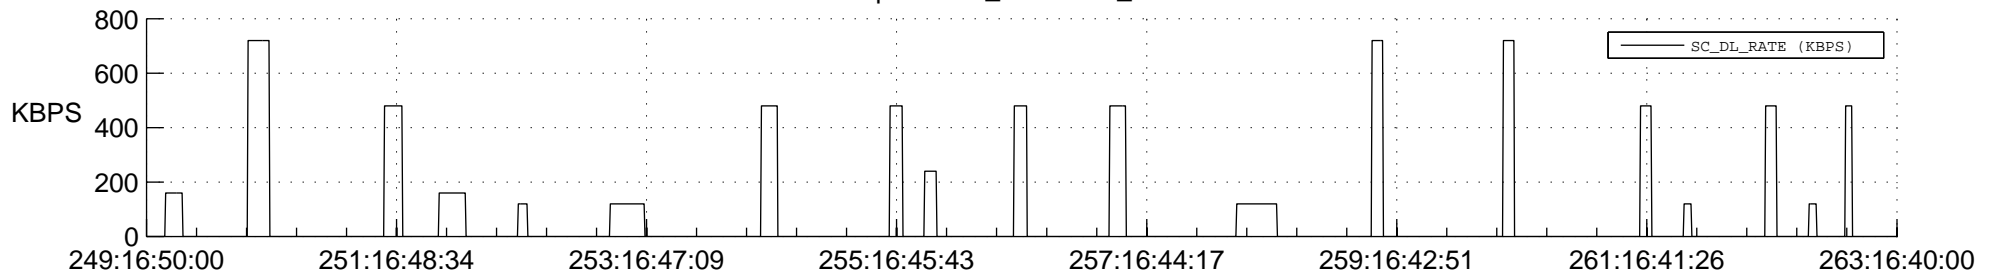

STEREO BEHIND SSR PCT Full Prediction

SWAVES_Percent_Full_Prediction

IMPACT_Percent_Full_Prediction

PLASTIC_Percent_Full_Prediction

Spacecraft_DownLink_Rate

Ground Time (2013:249:16:50:00.000 -2013:263:16:40:00.000)