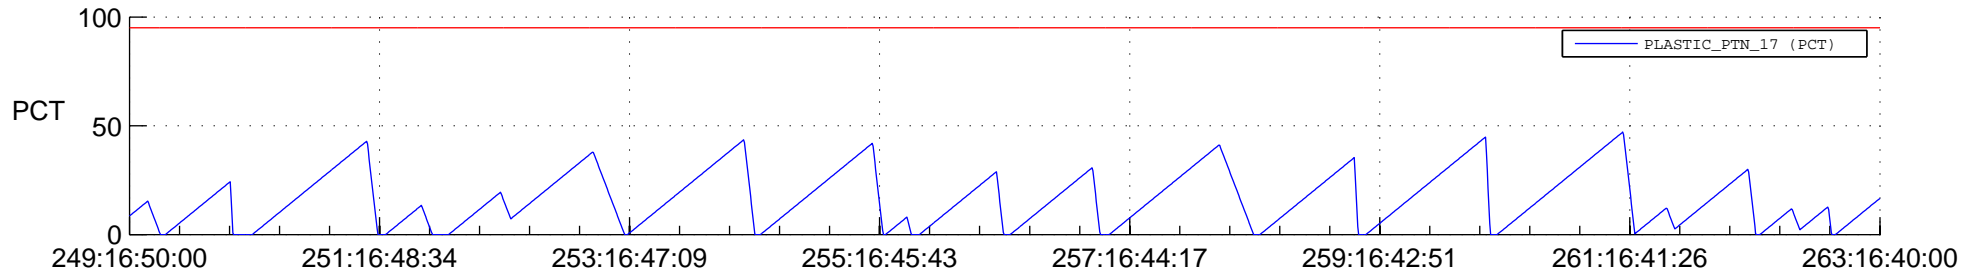

STEREO BEHIND SSR PCT Full Prediction

SWAVES_Percent_Full_Prediction

IMPACT_Percent_Full_Prediction

PLASTIC_Percent_Full_Prediction

Spacecraft_DownLink_Rate

Ground Time (2013:249:16:50:00.000 -2013:263:16:40:00.000)