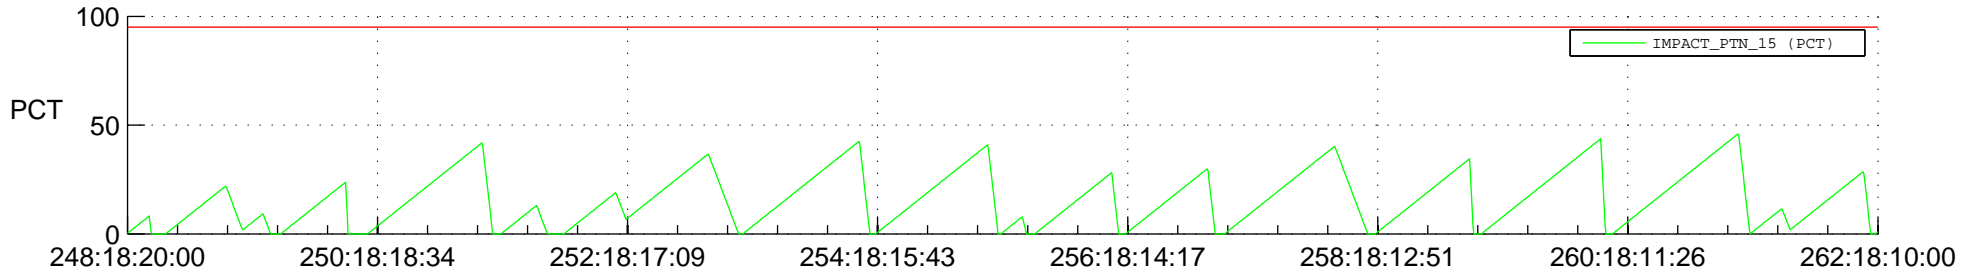

IMPACT_Percent_Full_Prediction