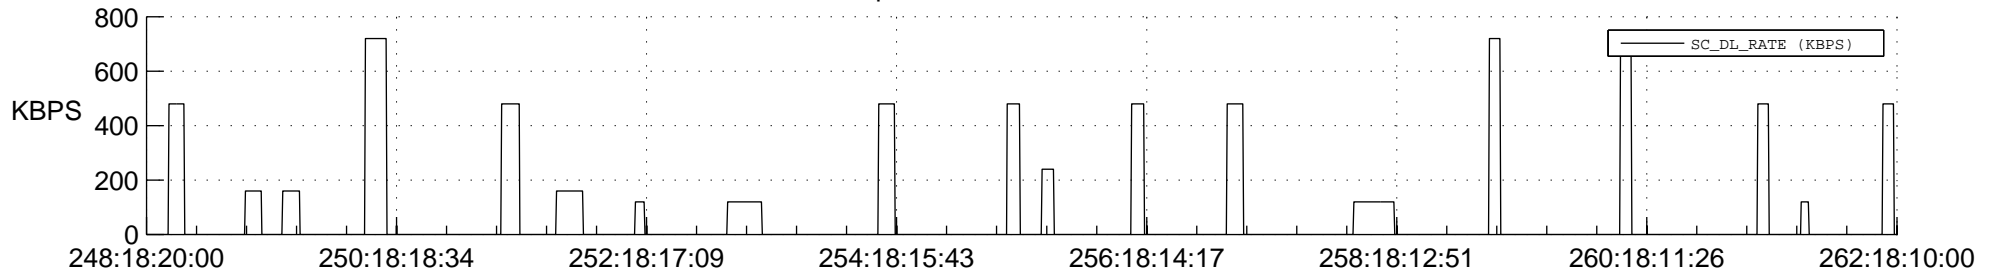

## Spacecraft\_DownLink\_Rate

Ground Time (2013:248:18:20:00.000 -2013:262:18:10:00.000)