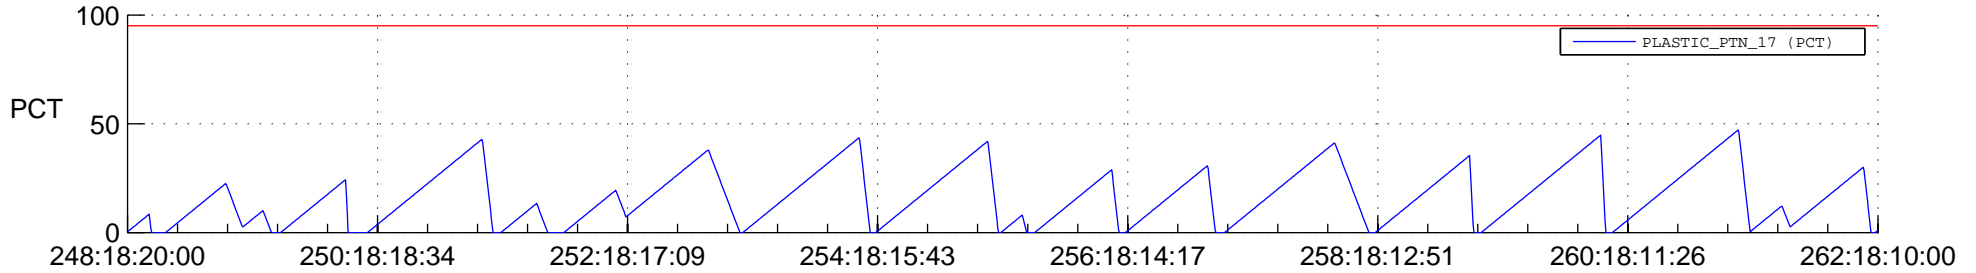

# STEREO BEHIND SSR PCT Full Prediction

## SWAVES\_Percent\_Full\_Prediction

## Spacecraft\_DownLink\_Rate

Ground Time (2013:248:18:20:00.000 -2013:262:18:10:00.000)