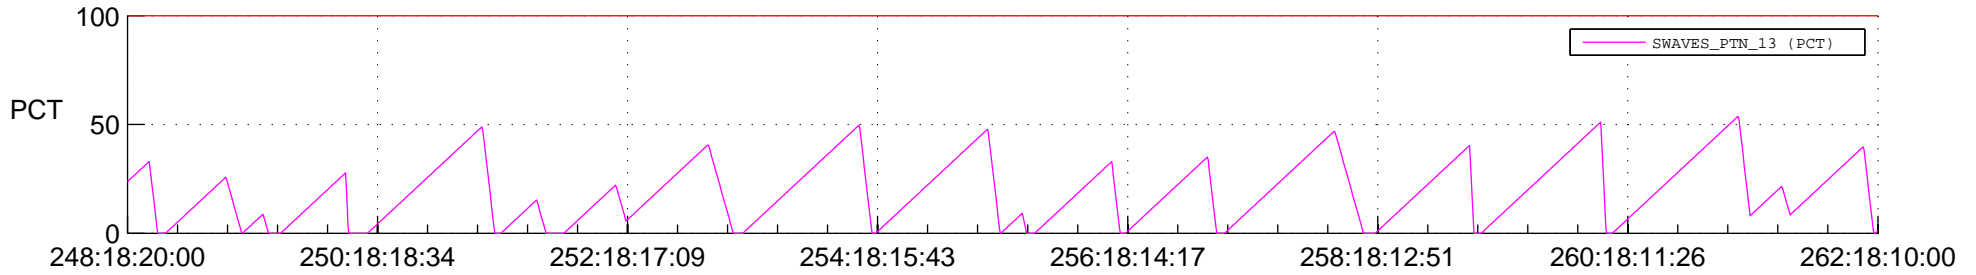

# STEREO BEHIND SSR PCT Full Prediction

## SWAVES\_Percent\_Full\_Prediction

## Spacecraft\_DownLink\_Rate

Ground Time (2013:248:18:20:00.000 -2013:262:18:10:00.000)