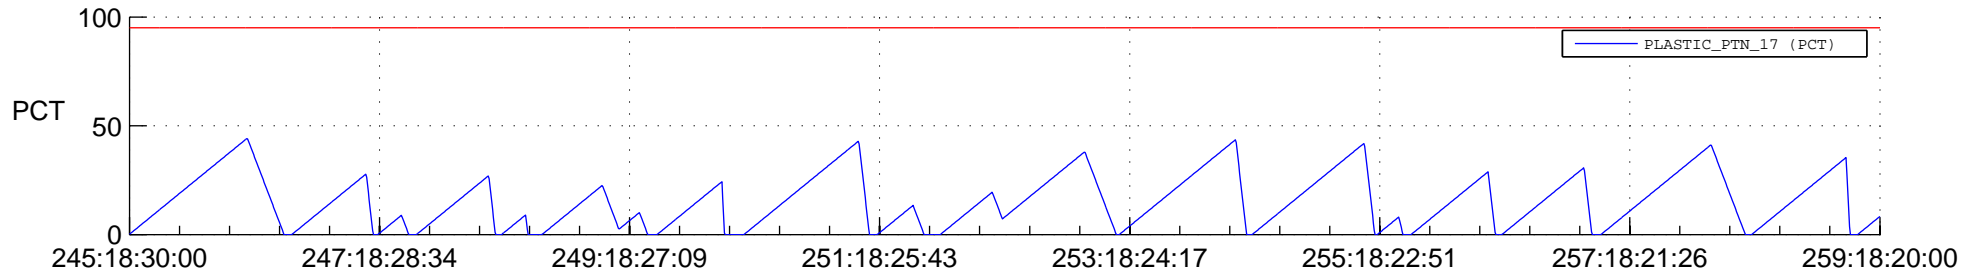

STEREO BEHIND SSR PCT Full Prediction

SWAVES_Percent_Full_Prediction

IMPACT_Percent_Full_Prediction

PLASTIC_Percent_Full_Prediction

Spacecraft_DownLink_Rate

Ground Time (2013:245:18:30:00.000 -2013:259:18:20:00.000)