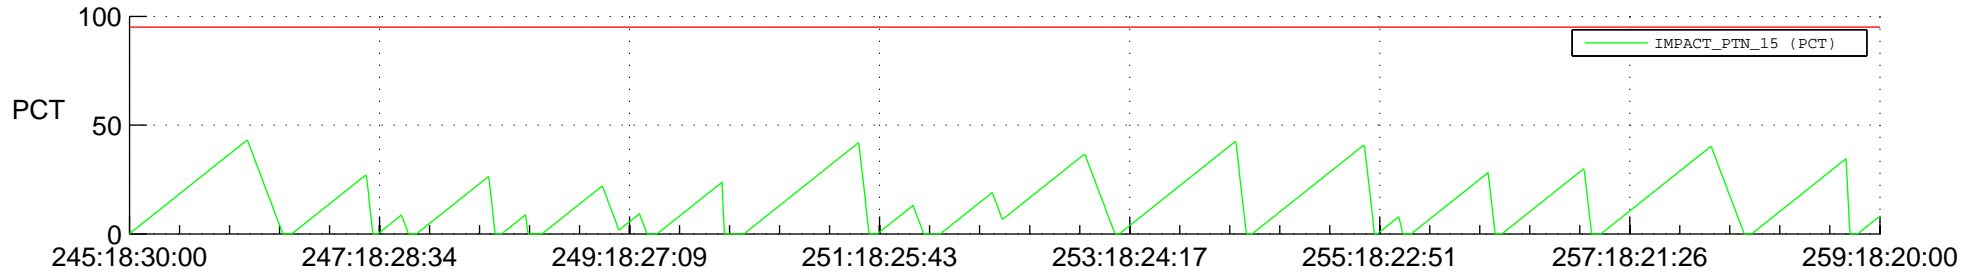

STEREO BEHIND SSR PCT Full Prediction

SWAVES_Percent_Full_Prediction

IMPACT_Percent_Full_Prediction

PLASTIC_Percent_Full_Prediction

Spacecraft_DownLink_Rate

Ground Time (2013:245:18:30:00.000 -2013:259:18:20:00.000)