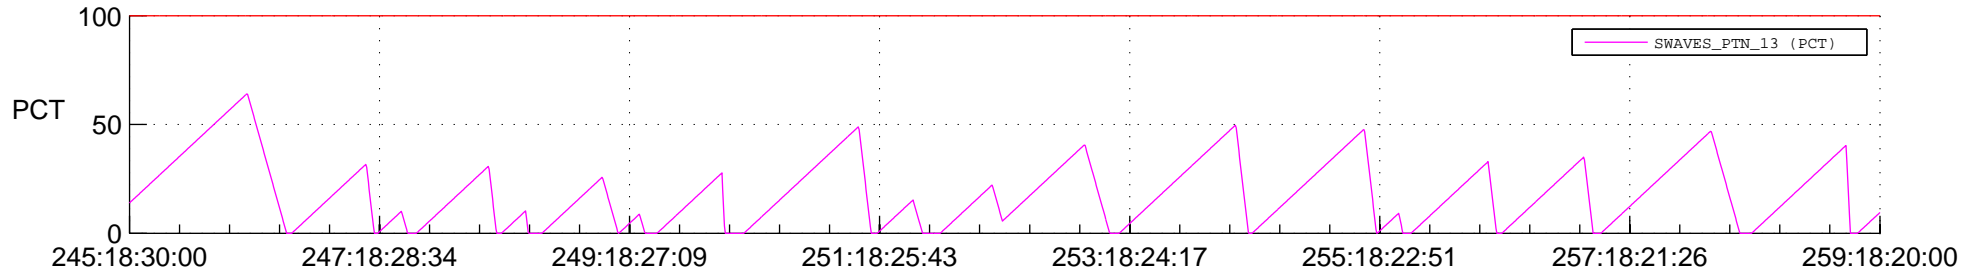

STEREO BEHIND SSR PCT Full Prediction

SWAVES_Percent_Full_Prediction

IMPACT_Percent_Full_Prediction

PLASTIC_Percent_Full_Prediction

Spacecraft_DownLink_Rate

Ground Time (2013:245:18:30:00.000 -2013:259:18:20:00.000)