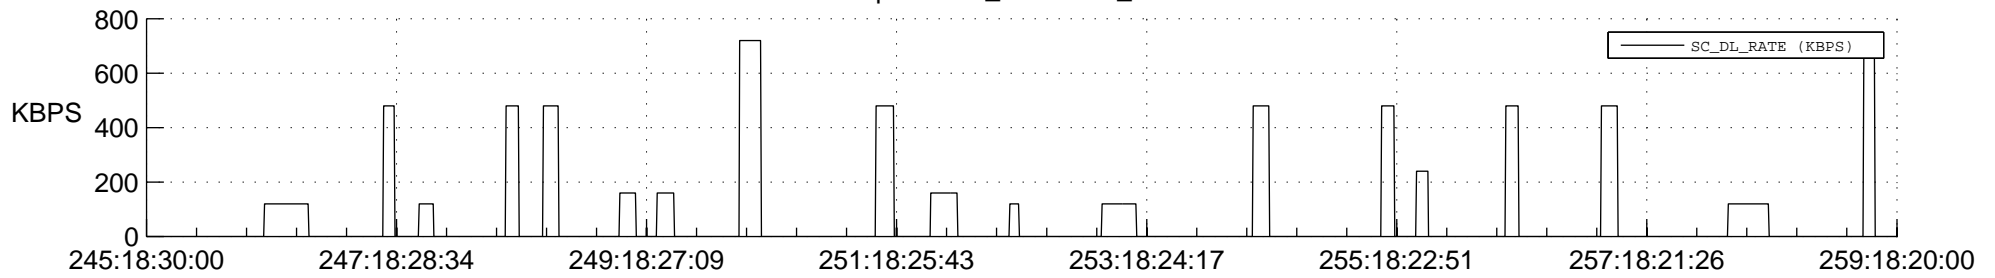

STEREO BEHIND SSR PCT Full Prediction

SWAVES_Percent_Full_Prediction

IMPACT_Percent_Full_Prediction

PLASTIC_Percent_Full_Prediction

Spacecraft_DownLink_Rate

Ground Time (2013:245:18:30:00.000 -2013:259:18:20:00.000)