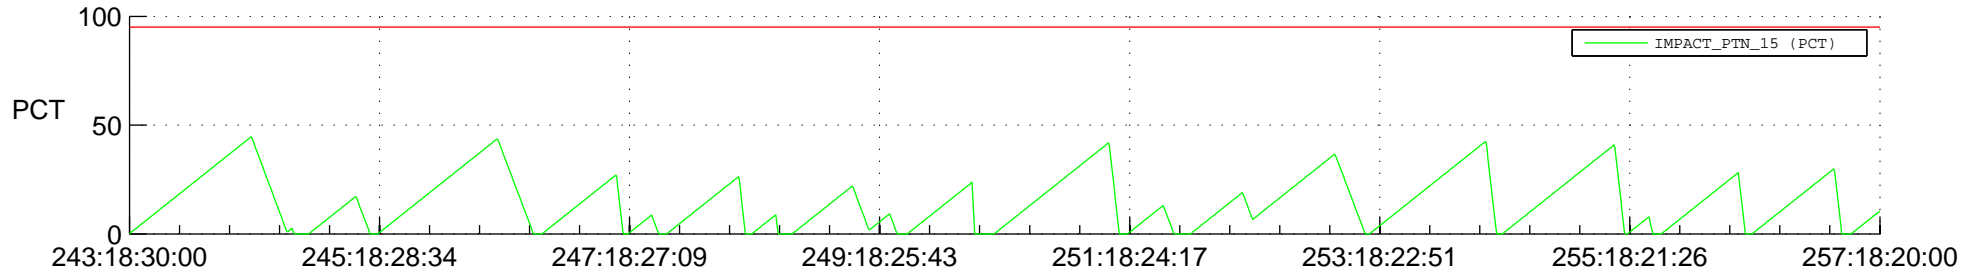

IMPACT_Percent_Full_Prediction