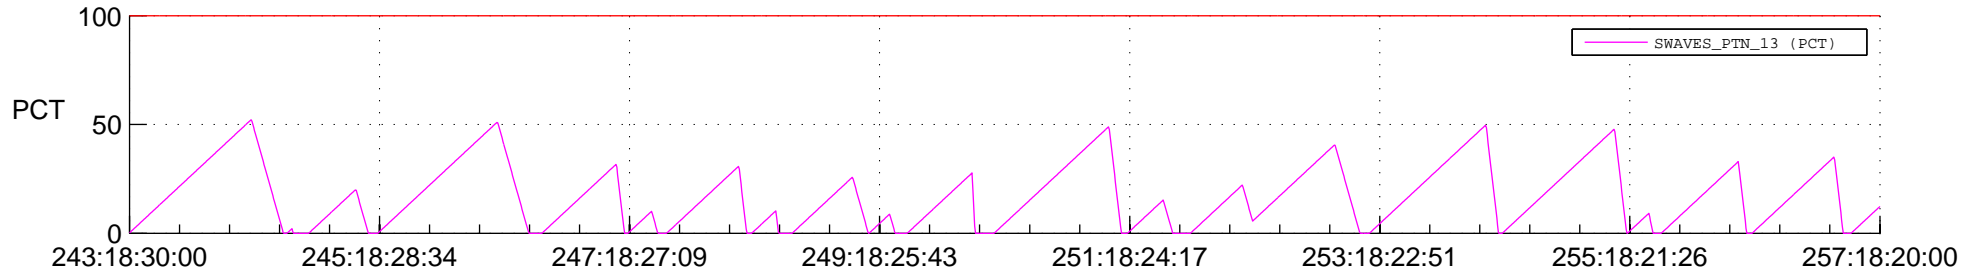

# STEREO BEHIND SSR PCT Full Prediction

## SWAVES\_Percent\_Full\_Prediction

## Spacecraft\_DownLink\_Rate

Ground Time (2013:243:18:30:00.000 -2013:257:18:20:00.000)