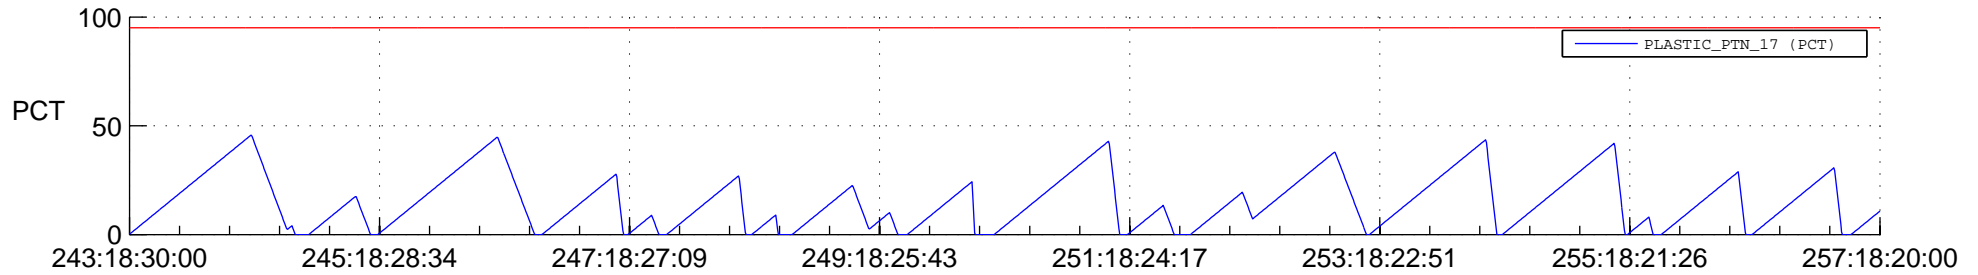

# STEREO BEHIND SSR PCT Full Prediction

## SWAVES\_Percent\_Full\_Prediction

## Spacecraft\_DownLink\_Rate

Ground Time (2013:243:18:30:00.000 -2013:257:18:20:00.000)