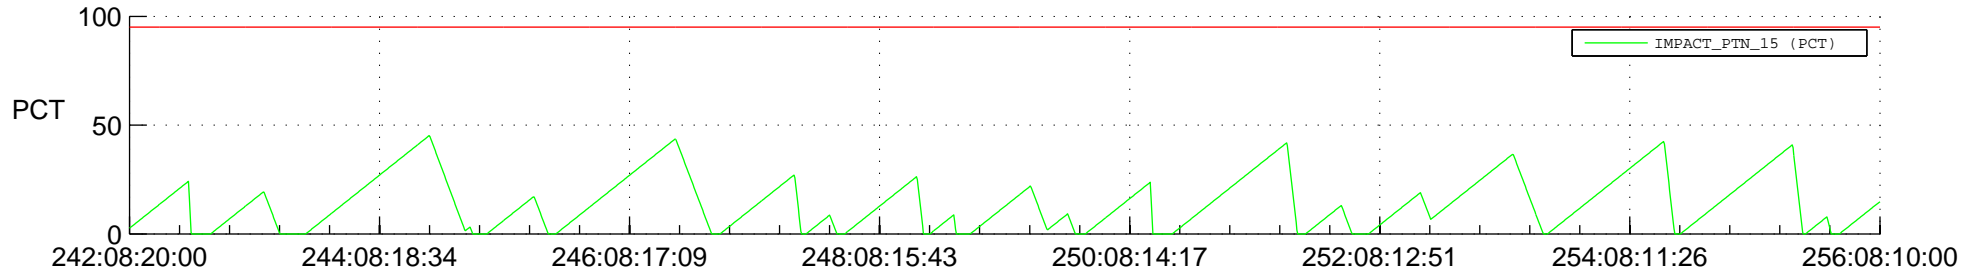

STEREO BEHIND SSR PCT Full Prediction

SWAVES_Percent_Full_Prediction

IMPACT_Percent_Full_Prediction

PLASTIC_Percent_Full_Prediction

Spacecraft_DownLink_Rate

Ground Time (2013:242:08:20:00.000 -2013:256:08:10:00.000)