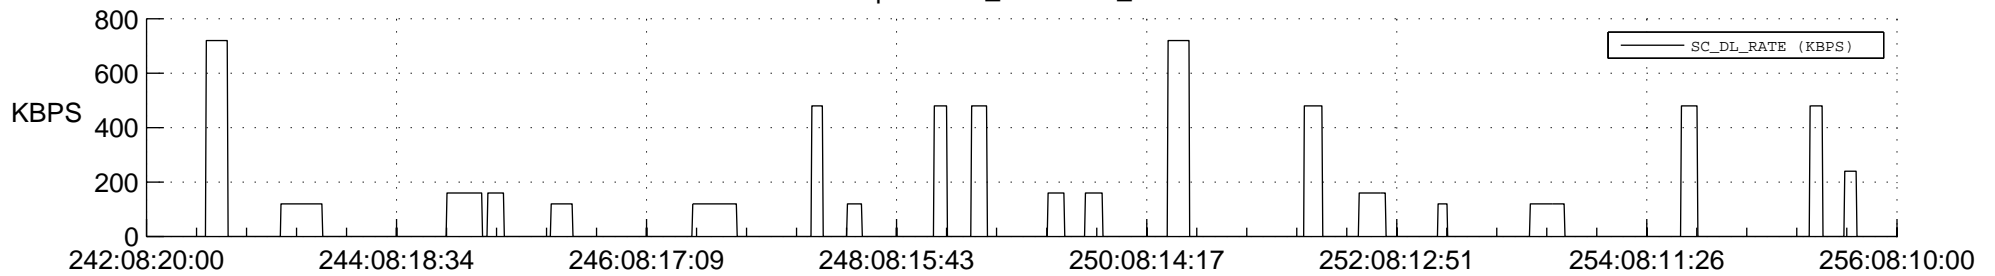

STEREO BEHIND SSR PCT Full Prediction

SWAVES_Percent_Full_Prediction

IMPACT_Percent_Full_Prediction

PLASTIC_Percent_Full_Prediction

Spacecraft_DownLink_Rate

Ground Time (2013:242:08:20:00.000 -2013:256:08:10:00.000)