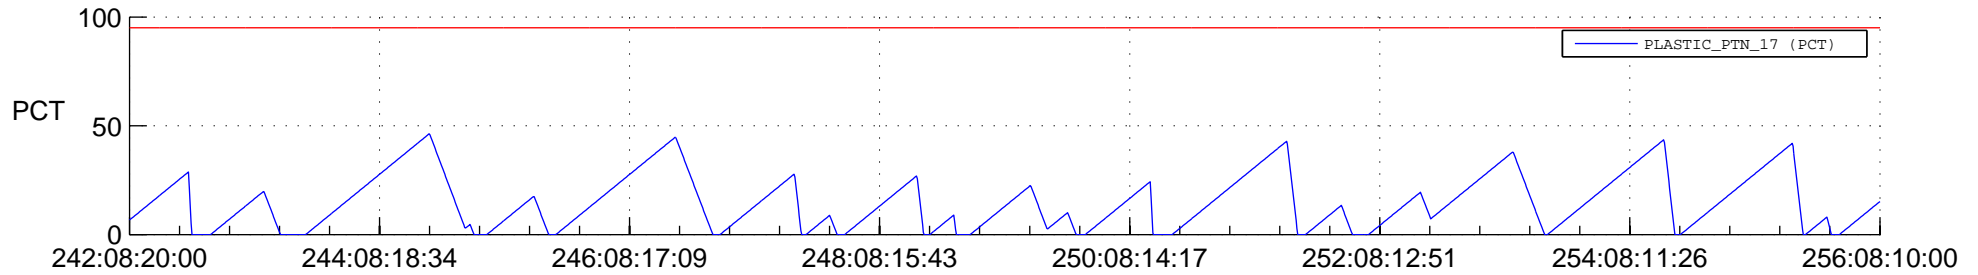

STEREO BEHIND SSR PCT Full Prediction

SWAVES_Percent_Full_Prediction

IMPACT_Percent_Full_Prediction

PLASTIC_Percent_Full_Prediction

Spacecraft_DownLink_Rate

Ground Time (2013:242:08:20:00.000 -2013:256:08:10:00.000)