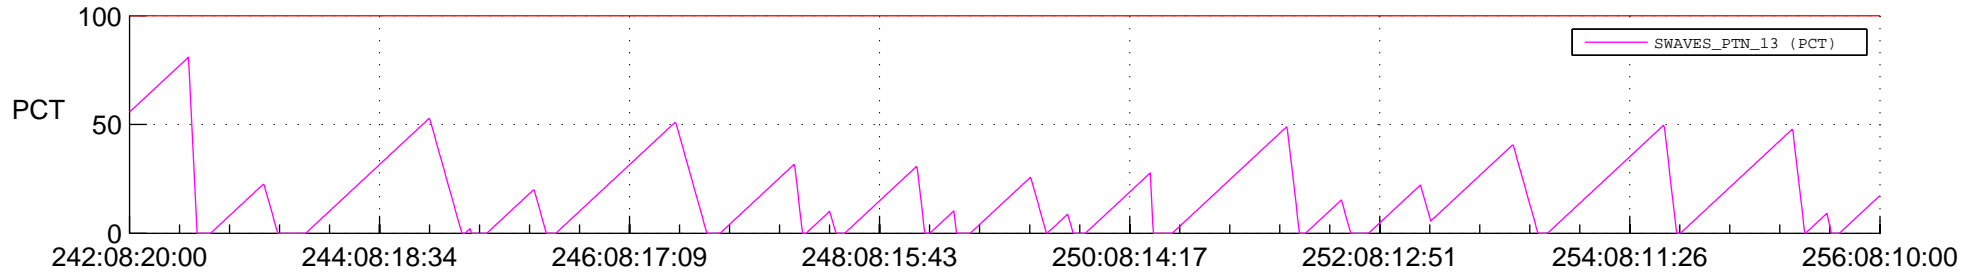

STEREO BEHIND SSR PCT Full Prediction

SWAVES_Percent_Full_Prediction

IMPACT_Percent_Full_Prediction

PLASTIC_Percent_Full_Prediction

Spacecraft_DownLink_Rate

Ground Time (2013:242:08:20:00.000 -2013:256:08:10:00.000)