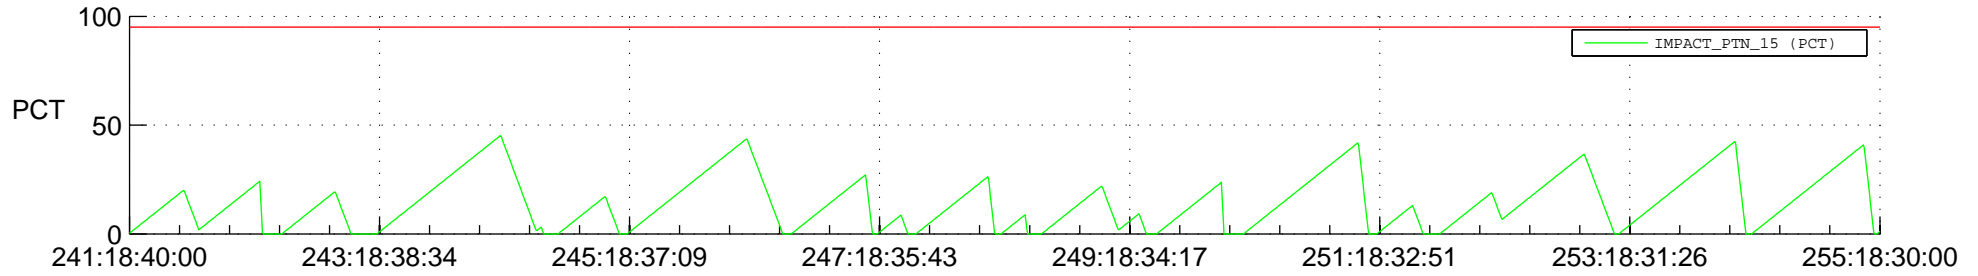

STEREO BEHIND SSR PCT Full Prediction

SWAVES_Percent_Full_Prediction

IMPACT_Percent_Full_Prediction

PLASTIC_Percent_Full_Prediction

Spacecraft_DownLink_Rate

Ground Time (2013:241:18:40:00.000 -2013:255:18:30:00.000)