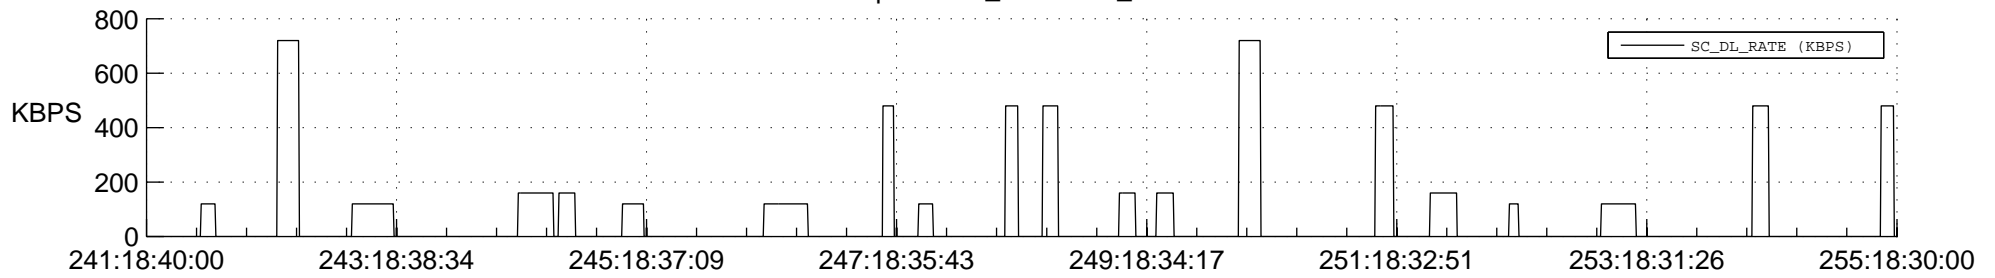

STEREO BEHIND SSR PCT Full Prediction

SWAVES_Percent_Full_Prediction

IMPACT_Percent_Full_Prediction

PLASTIC_Percent_Full_Prediction

Spacecraft_DownLink_Rate

Ground Time (2013:241:18:40:00.000 -2013:255:18:30:00.000)