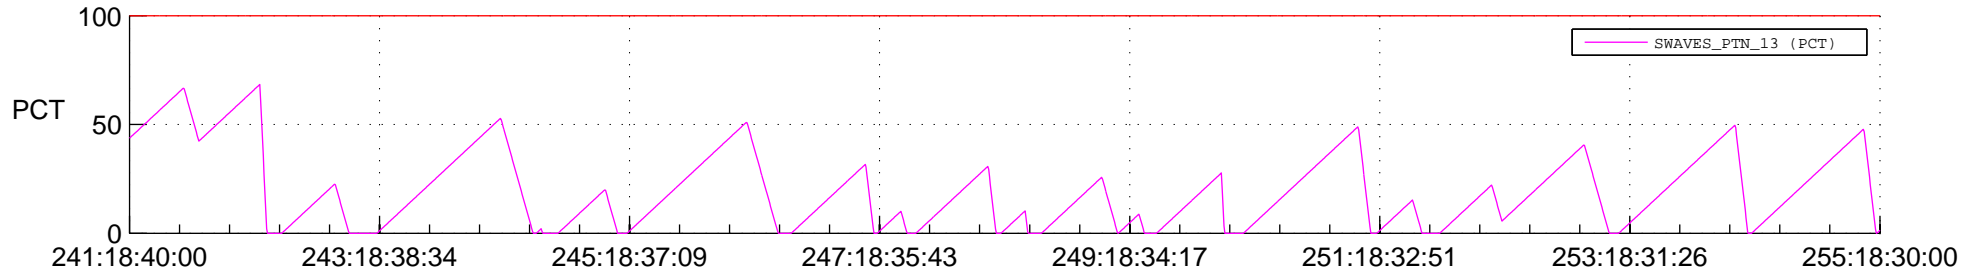

STEREO BEHIND SSR PCT Full Prediction

SWAVES_Percent_Full_Prediction

IMPACT_Percent_Full_Prediction

PLASTIC_Percent_Full_Prediction

Spacecraft_DownLink_Rate

Ground Time (2013:241:18:40:00.000 -2013:255:18:30:00.000)