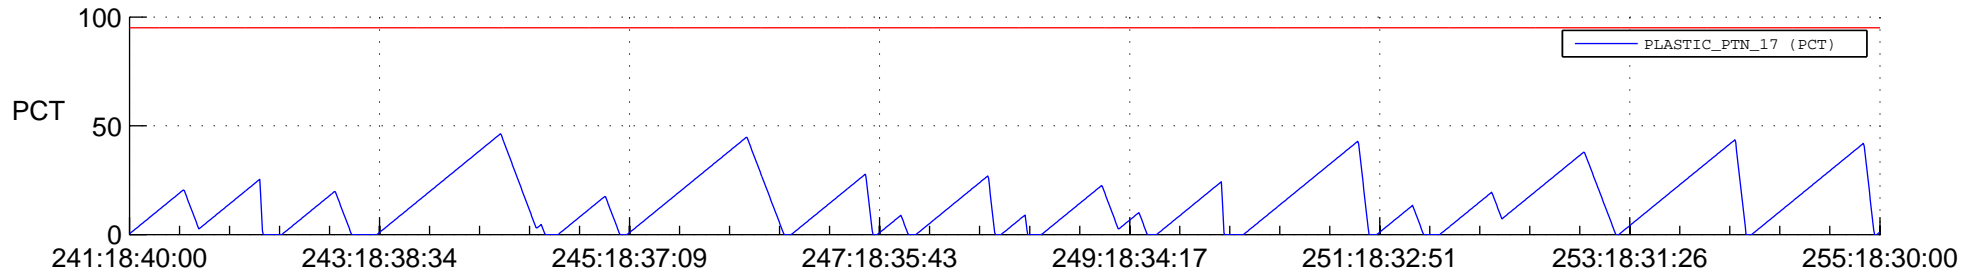

STEREO BEHIND SSR PCT Full Prediction

SWAVES_Percent_Full_Prediction

IMPACT_Percent_Full_Prediction

PLASTIC_Percent_Full_Prediction

Spacecraft_DownLink_Rate

Ground Time (2013:241:18:40:00.000 -2013:255:18:30:00.000)