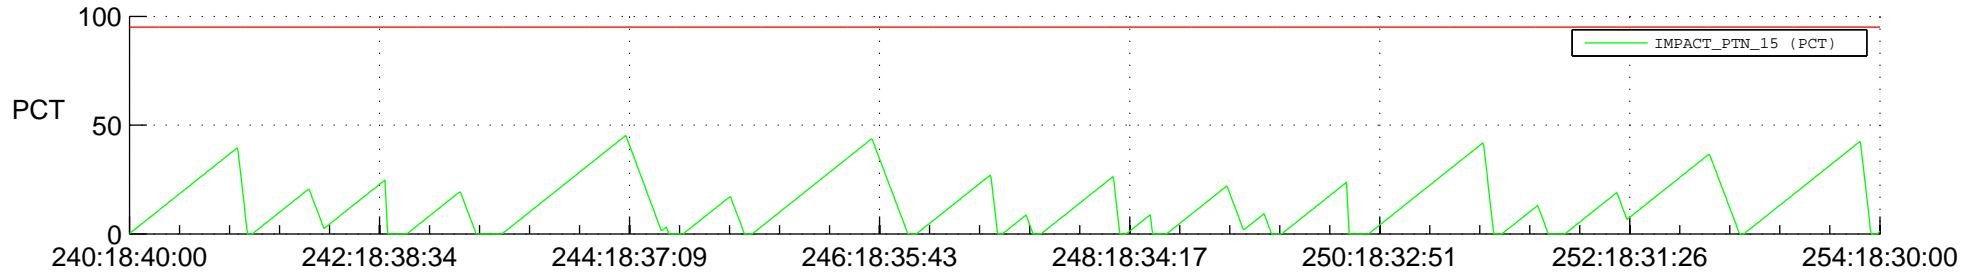

STEREO BEHIND SSR PCT Full Prediction

SWAVES_Percent_Full_Prediction

IMPACT_Percent_Full_Prediction

PLASTIC_Percent_Full_Prediction

Spacecraft_DownLink_Rate

Ground Time (2013:240:18:40:00.000 -2013:254:18:30:00.000)