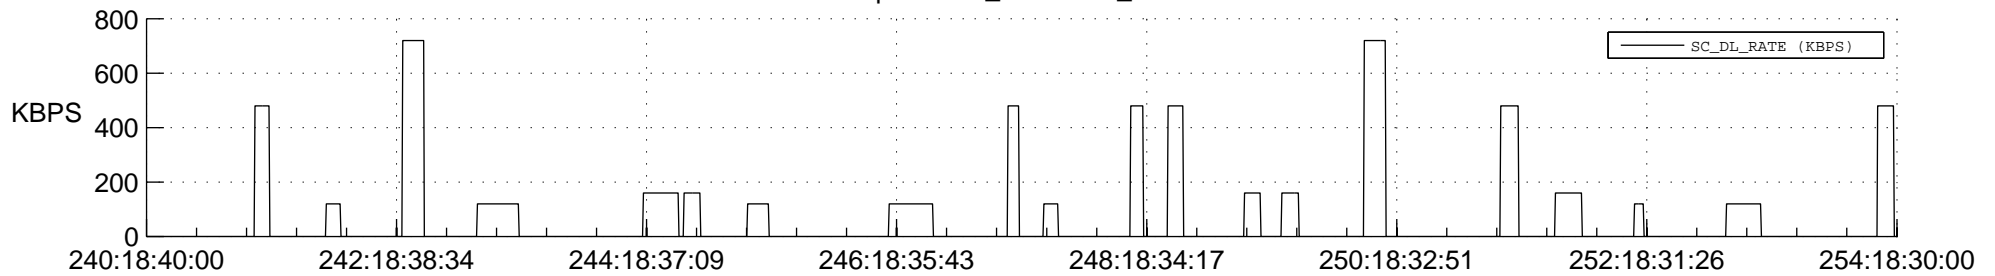

STEREO BEHIND SSR PCT Full Prediction

SWAVES_Percent_Full_Prediction

IMPACT_Percent_Full_Prediction

PLASTIC_Percent_Full_Prediction

Spacecraft_DownLink_Rate

Ground Time (2013:240:18:40:00.000 -2013:254:18:30:00.000)