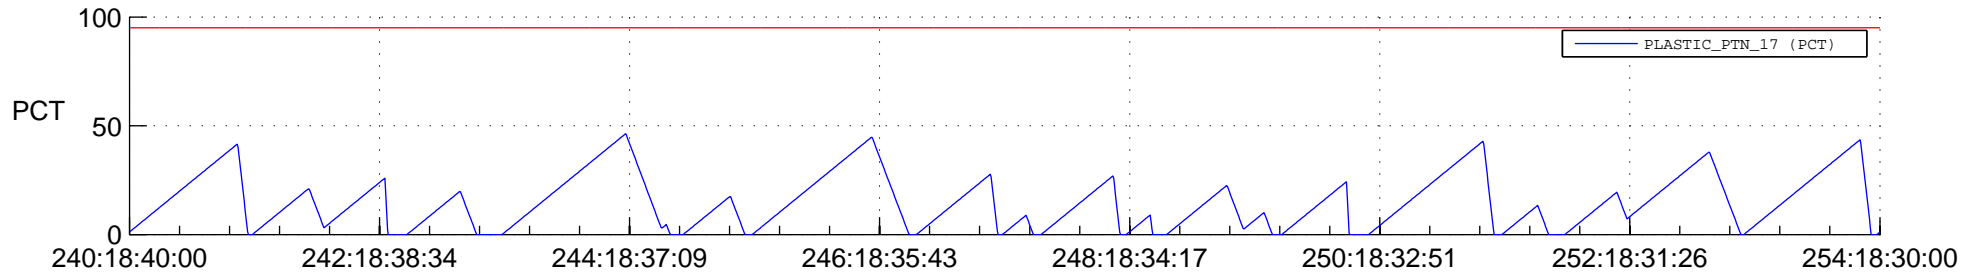

STEREO BEHIND SSR PCT Full Prediction

SWAVES_Percent_Full_Prediction

IMPACT_Percent_Full_Prediction

PLASTIC_Percent_Full_Prediction

Spacecraft_DownLink_Rate

Ground Time (2013:240:18:40:00.000 -2013:254:18:30:00.000)