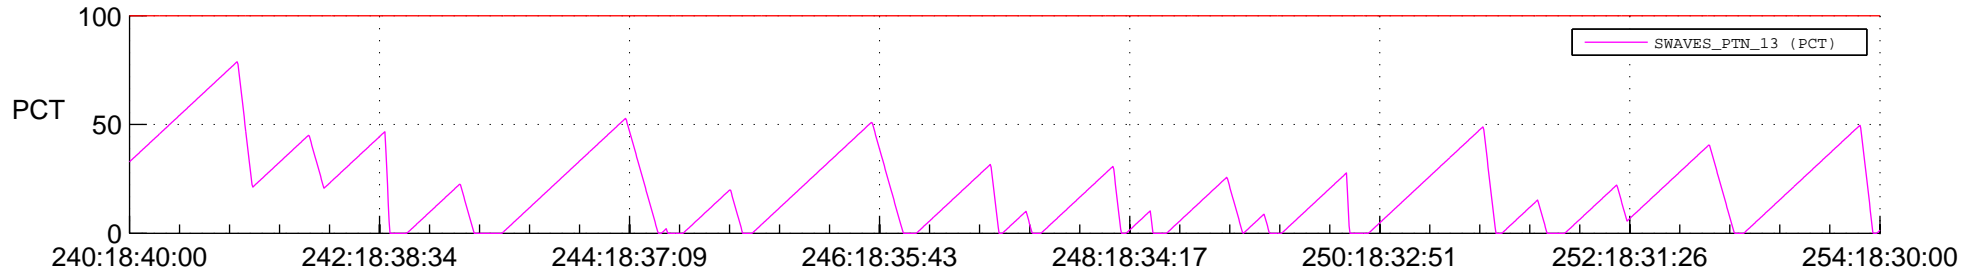

STEREO BEHIND SSR PCT Full Prediction

SWAVES_Percent_Full_Prediction

IMPACT_Percent_Full_Prediction

PLASTIC_Percent_Full_Prediction

Spacecraft_DownLink_Rate

Ground Time (2013:240:18:40:00.000 -2013:254:18:30:00.000)