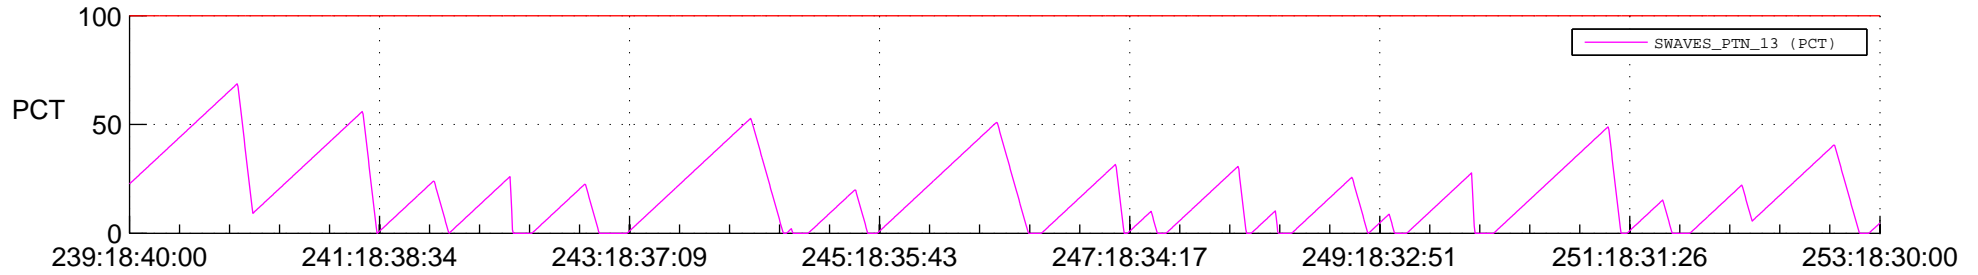

STEREO BEHIND SSR PCT Full Prediction

SWAVES_Percent_Full_Prediction

IMPACT_Percent_Full_Prediction

PLASTIC_Percent_Full_Prediction

Spacecraft_DownLink_Rate

Ground Time (2013:239:18:40:00.000 -2013:253:18:30:00.000)