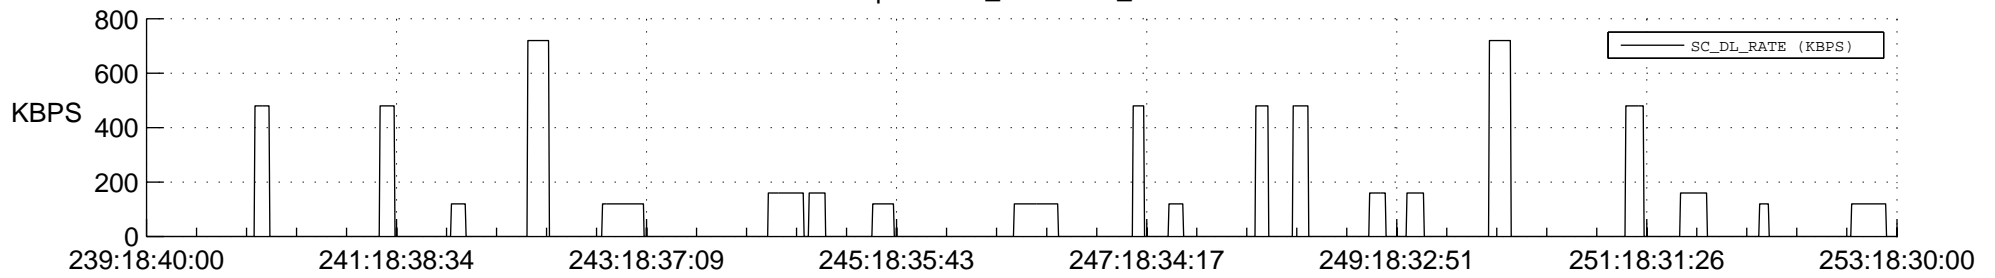

STEREO BEHIND SSR PCT Full Prediction

SWAVES_Percent_Full_Prediction

IMPACT_Percent_Full_Prediction

PLASTIC_Percent_Full_Prediction

Spacecraft_DownLink_Rate

Ground Time (2013:239:18:40:00.000 -2013:253:18:30:00.000)