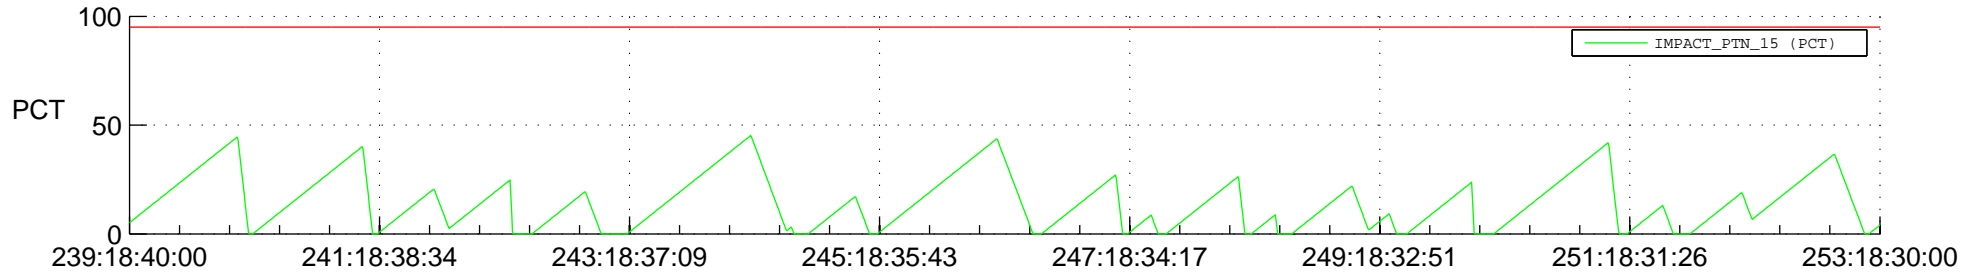

STEREO BEHIND SSR PCT Full Prediction

SWAVES_Percent_Full_Prediction

IMPACT_Percent_Full_Prediction

PLASTIC_Percent_Full_Prediction

Spacecraft_DownLink_Rate

Ground Time (2013:239:18:40:00.000 -2013:253:18:30:00.000)