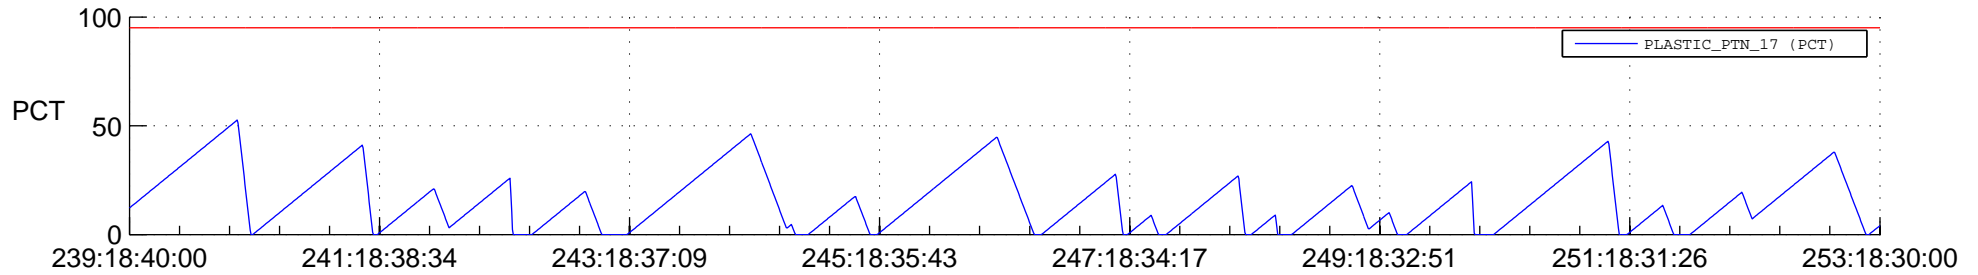

STEREO BEHIND SSR PCT Full Prediction

SWAVES_Percent_Full_Prediction

IMPACT_Percent_Full_Prediction

PLASTIC_Percent_Full_Prediction

Spacecraft_DownLink_Rate

Ground Time (2013:239:18:40:00.000 -2013:253:18:30:00.000)