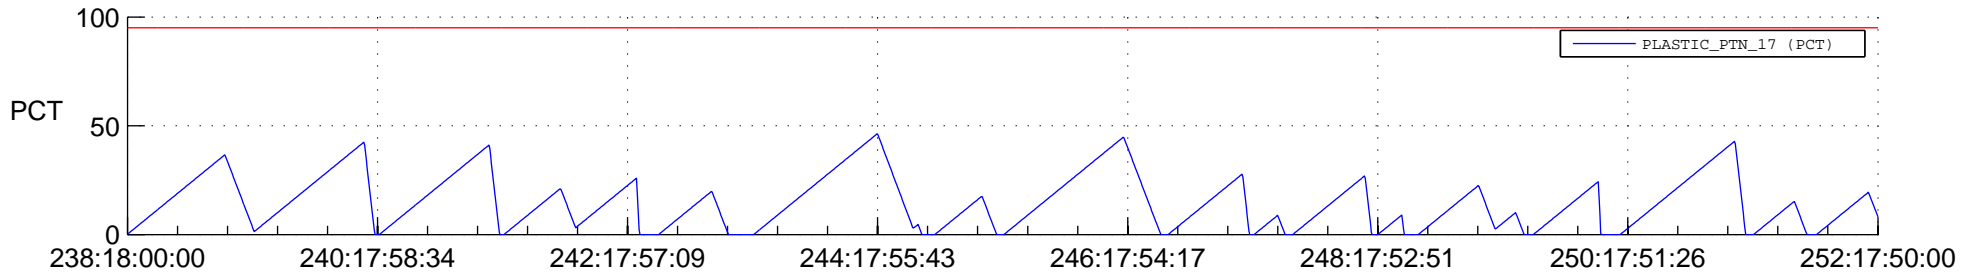

STEREO BEHIND SSR PCT Full Prediction

SWAVES_Percent_Full_Prediction

IMPACT_Percent_Full_Prediction

PLASTIC_Percent_Full_Prediction

Spacecraft_DownLink_Rate

Ground Time (2013:238:18:00:00.000 -2013:252:17:50:00.000)