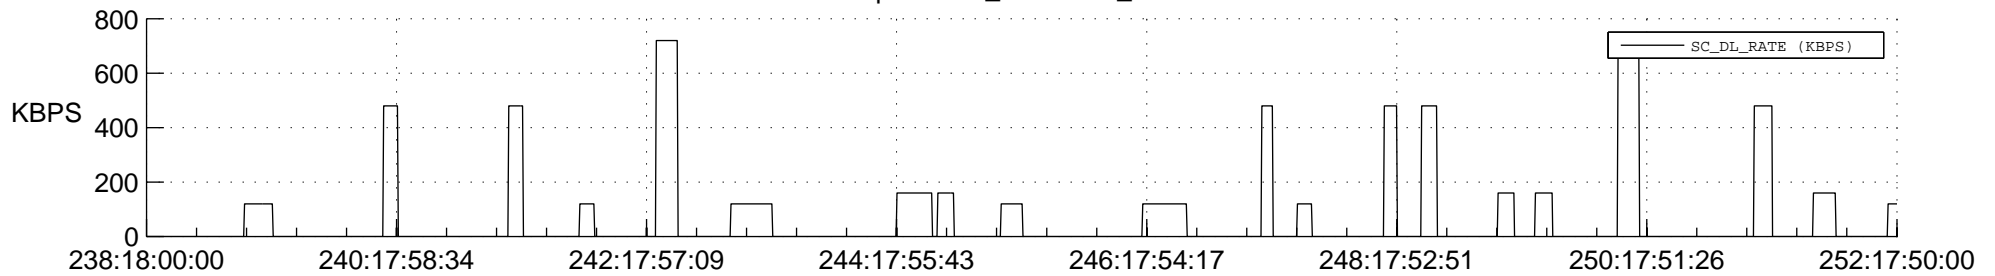

STEREO BEHIND SSR PCT Full Prediction

SWAVES_Percent_Full_Prediction

IMPACT_Percent_Full_Prediction

PLASTIC_Percent_Full_Prediction

Spacecraft_DownLink_Rate

Ground Time (2013:238:18:00:00.000 -2013:252:17:50:00.000)