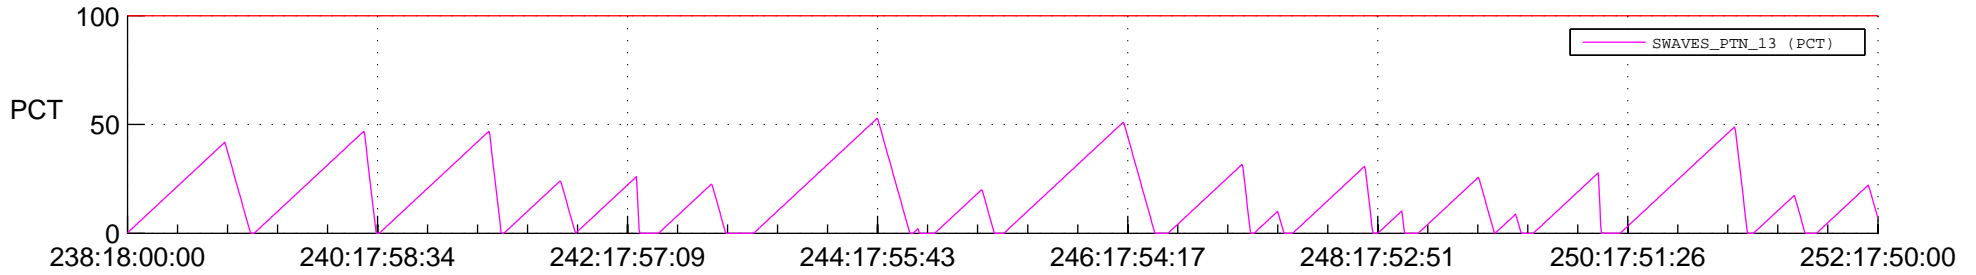

STEREO BEHIND SSR PCT Full Prediction

SWAVES_Percent_Full_Prediction

IMPACT_Percent_Full_Prediction

PLASTIC_Percent_Full_Prediction

Spacecraft_DownLink_Rate

Ground Time (2013:238:18:00:00.000 -2013:252:17:50:00.000)