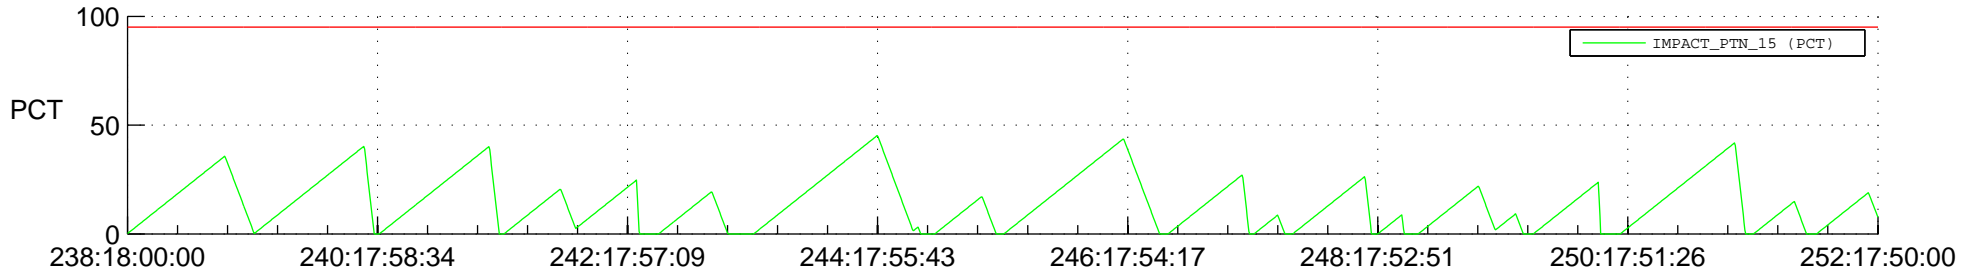

STEREO BEHIND SSR PCT Full Prediction

SWAVES_Percent_Full_Prediction

IMPACT_Percent_Full_Prediction

PLASTIC_Percent_Full_Prediction

Spacecraft_DownLink_Rate

Ground Time (2013:238:18:00:00.000 -2013:252:17:50:00.000)