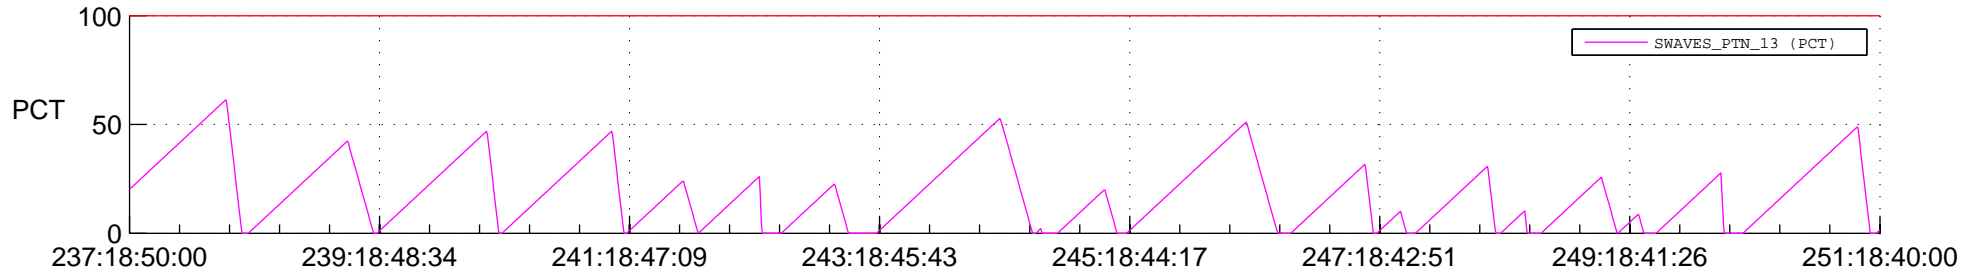

STEREO BEHIND SSR PCT Full Prediction

SWAVES_Percent_Full_Prediction

IMPACT_Percent_Full_Prediction

PLASTIC_Percent_Full_Prediction

Spacecraft_DownLink_Rate

Ground Time (2013:237:18:50:00.000 -2013:251:18:40:00.000)