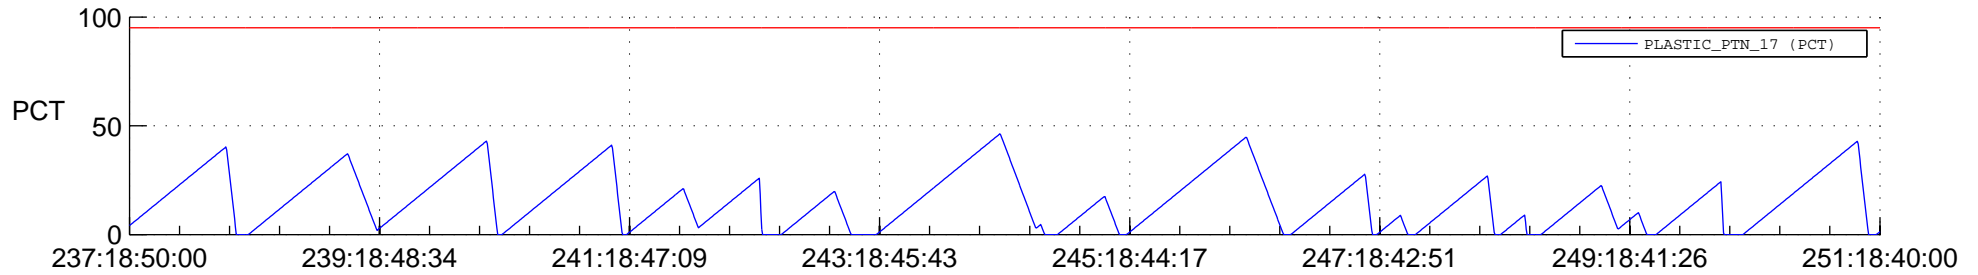

STEREO BEHIND SSR PCT Full Prediction

SWAVES_Percent_Full_Prediction

IMPACT_Percent_Full_Prediction

PLASTIC_Percent_Full_Prediction

Spacecraft_DownLink_Rate

Ground Time (2013:237:18:50:00.000 -2013:251:18:40:00.000)