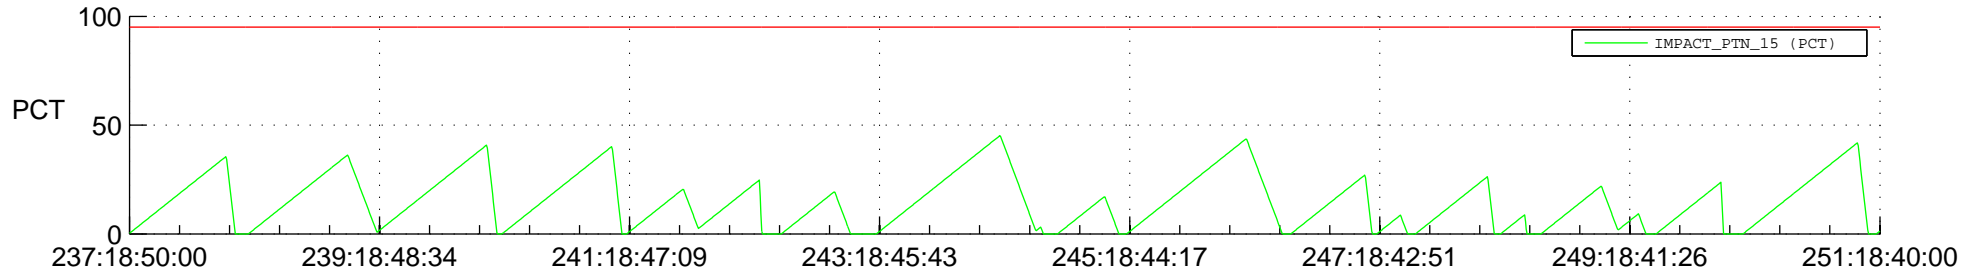

STEREO BEHIND SSR PCT Full Prediction

SWAVES_Percent_Full_Prediction

IMPACT_Percent_Full_Prediction

PLASTIC_Percent_Full_Prediction

Spacecraft_DownLink_Rate

Ground Time (2013:237:18:50:00.000 -2013:251:18:40:00.000)