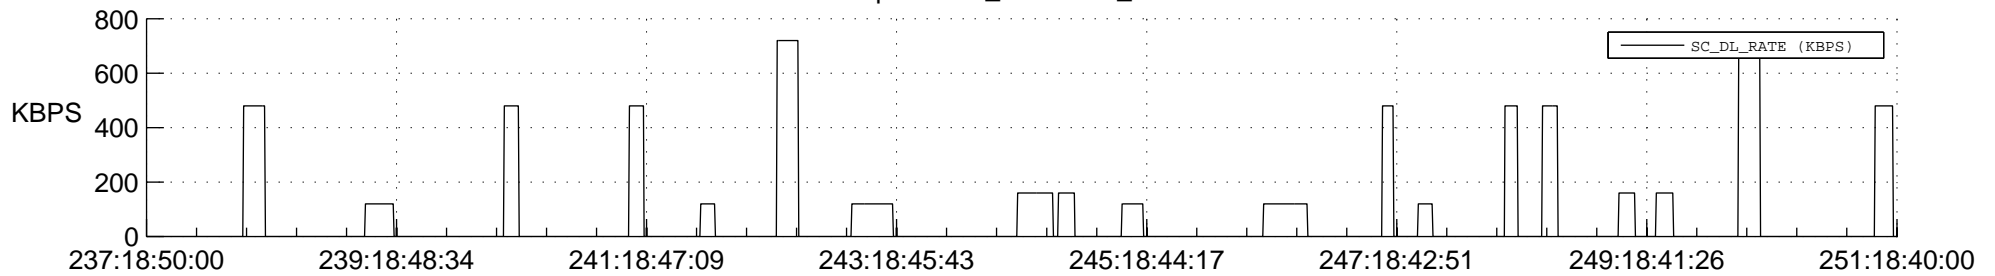

STEREO BEHIND SSR PCT Full Prediction

SWAVES_Percent_Full_Prediction

IMPACT_Percent_Full_Prediction

PLASTIC_Percent_Full_Prediction

Spacecraft_DownLink_Rate

Ground Time (2013:237:18:50:00.000 -2013:251:18:40:00.000)